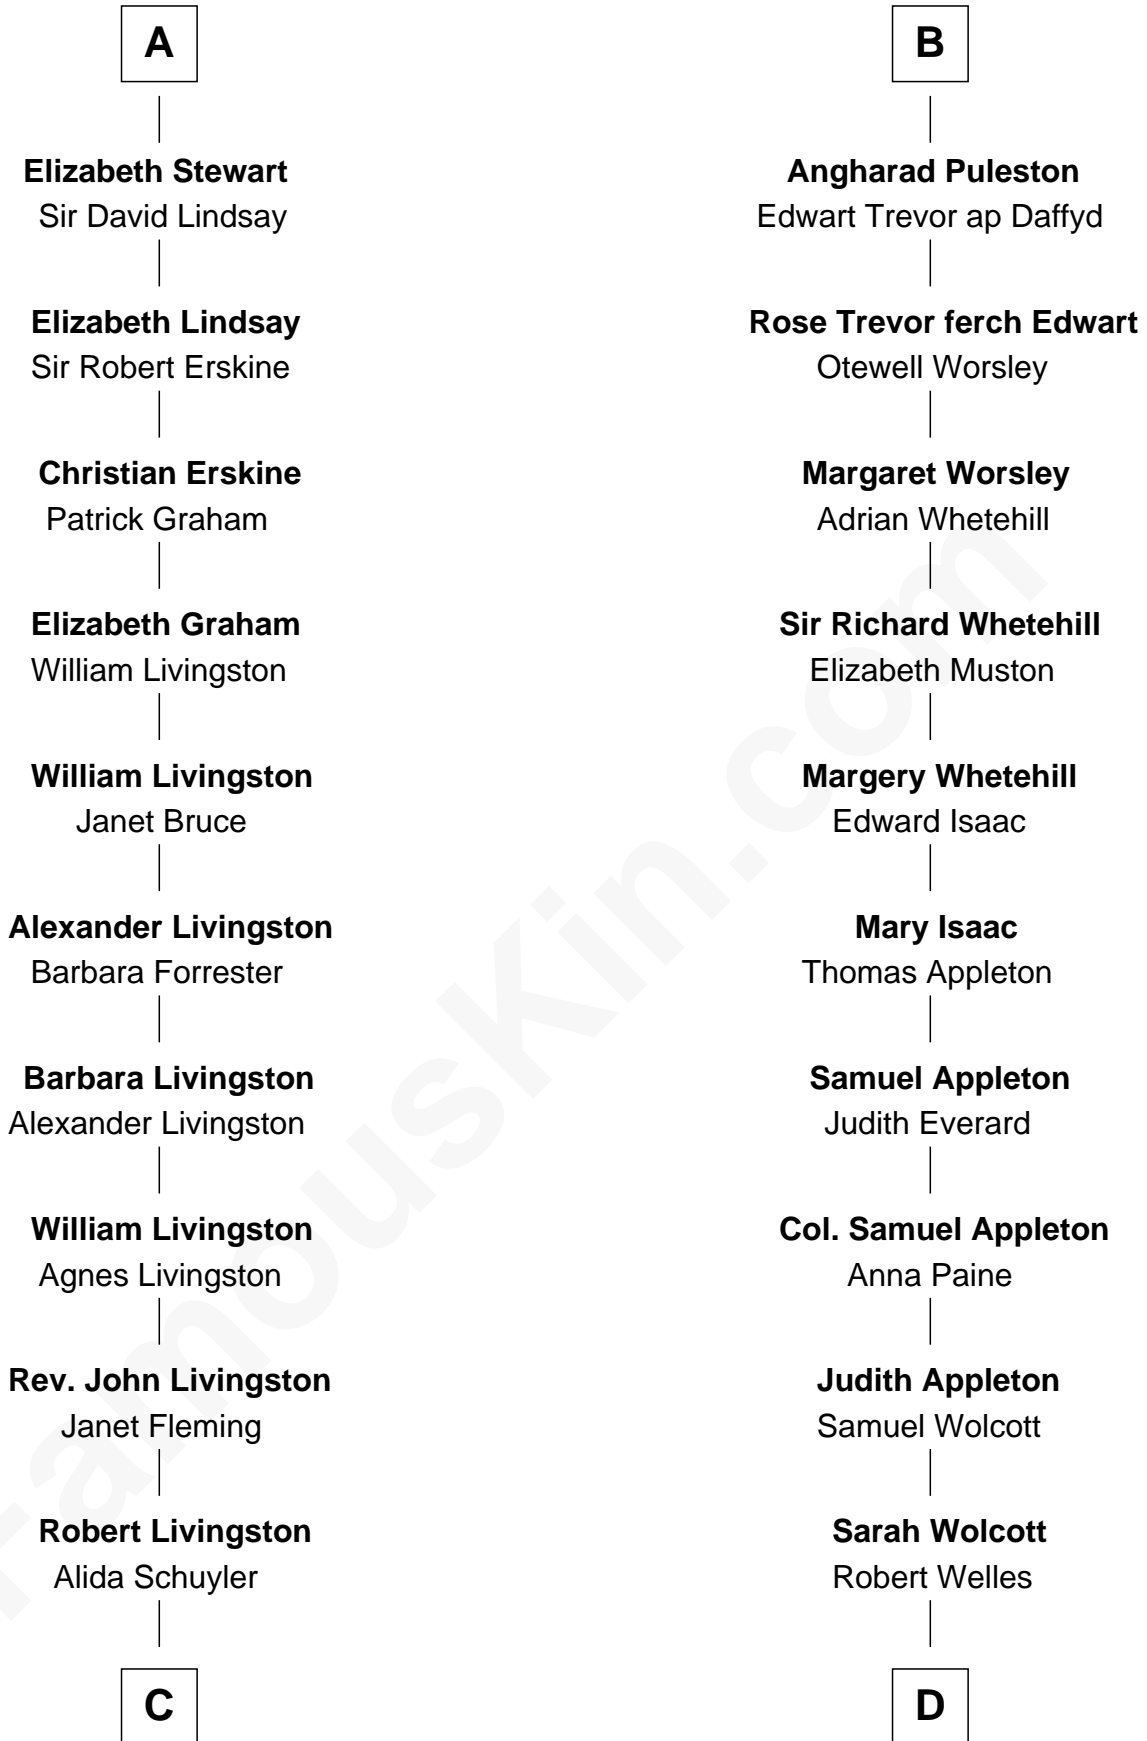

FamousKin.com

Relationship Chart of

Philip Livingston

Signer of the Declaration of Independence

18th cousin 2 times removed of

Eliphalet Remington

Founder of Remington Arms Company

C

Philip Livingston
Catrina Van Brugh

Philip Livingston
Signer of Declaration of Independence

D

Sarah Welles
Jonathan Robbins

Sarah Robbins
Elisha Kilbourn

Elizabeth Kilbourn
Eliphalet Remington

Eliphalet Remington
Founder of Remington Arms Company