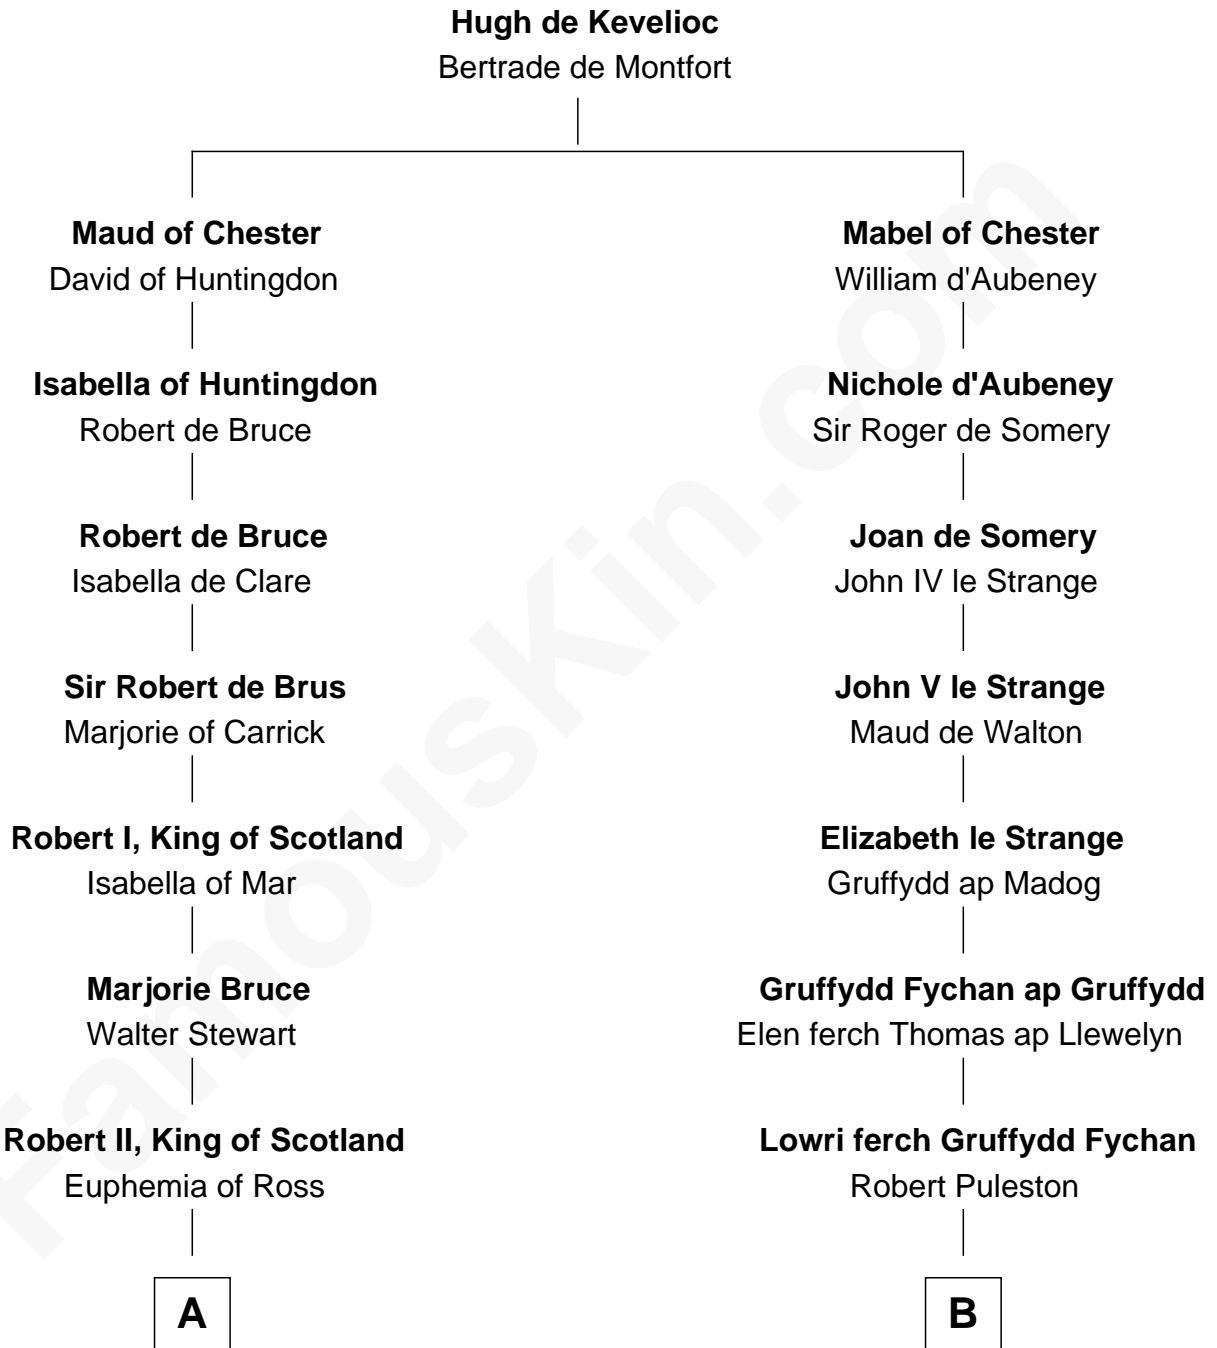

FamousKin.com

Relationship Chart of

Philip Livingston

Signer of the Declaration of Independence

18th cousin 2 times removed of

Eliphalet Remington

Founder of Remington Arms Company

C

Philip Livingston
Catrina Van Brugh

Philip Livingston
Signer of Declaration of Independence

D

Sarah Welles
Jonathan Robbins

Sarah Robbins
Elisha Kilbourn

Elizabeth Kilbourn
Eliphalet Remington

Eliphalet Remington
Founder of Remington Arms Company