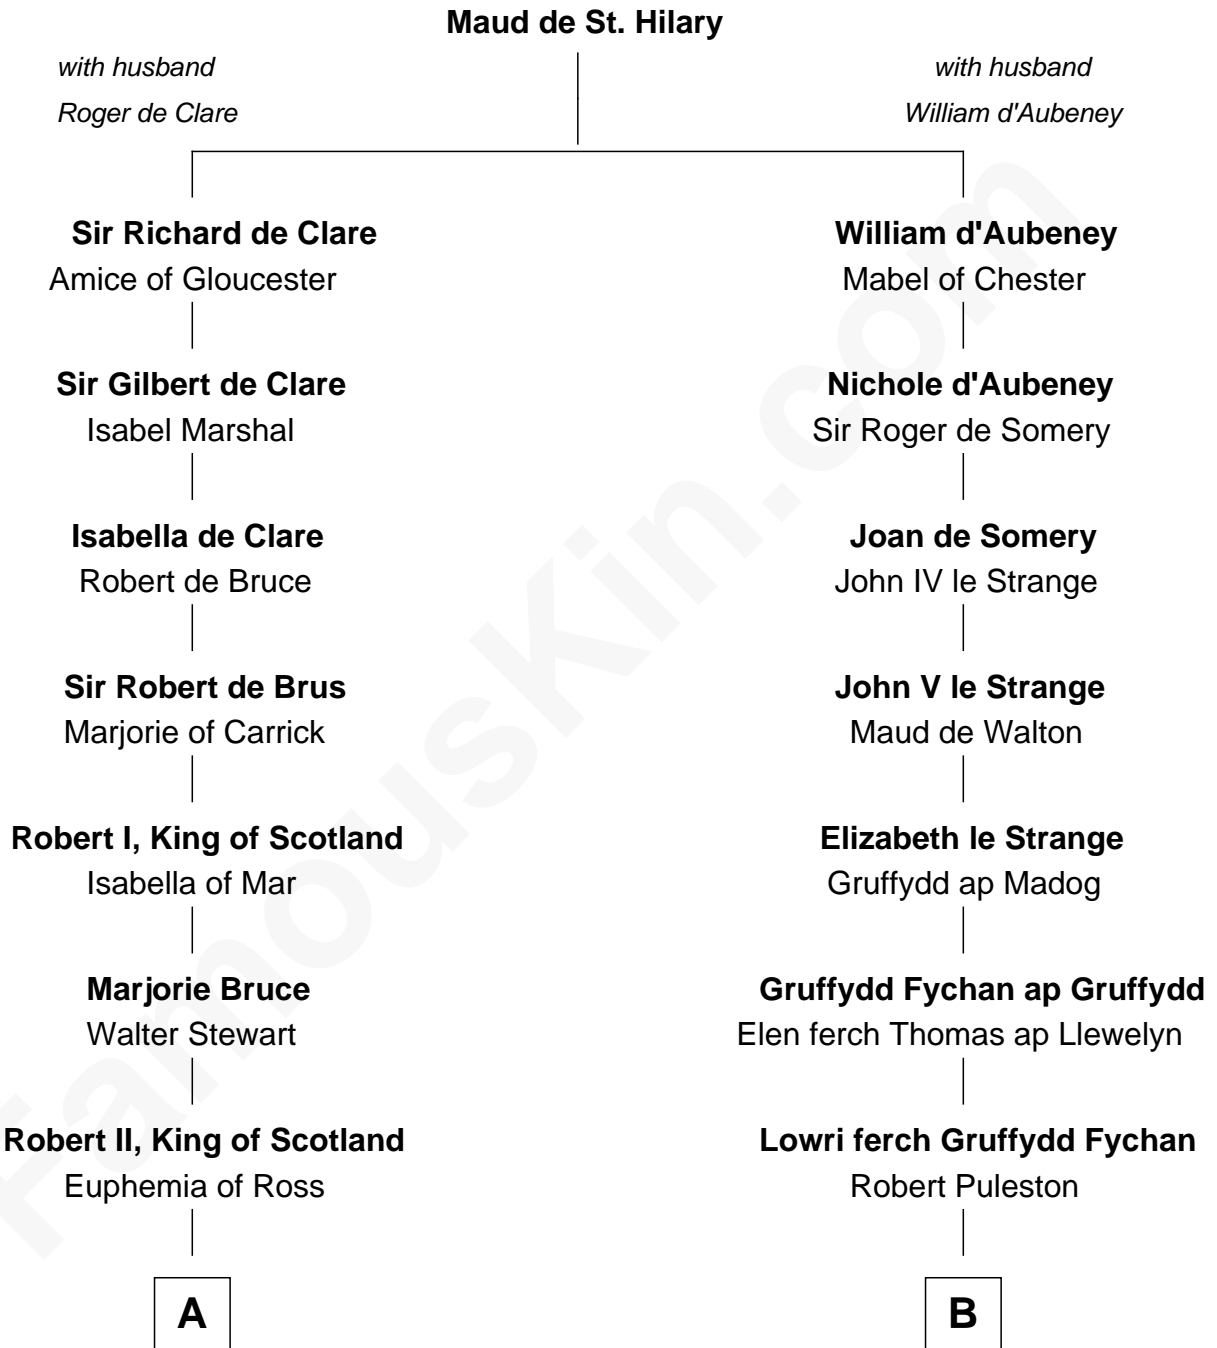

FamousKin.com

Relationship Chart of

Philip Livingston

Signer of the Declaration of Independence

18th cousin 2 times removed of

Eliphalet Remington

Founder of Remington Arms Company

C

Philip Livingston
Catrina Van Brugh

Philip Livingston
Signer of Declaration of Independence

D

Sarah Welles
Jonathan Robbins

Sarah Robbins
Elisha Kilbourn

Elizabeth Kilbourn
Eliphalet Remington

Eliphalet Remington
Founder of Remington Arms Company