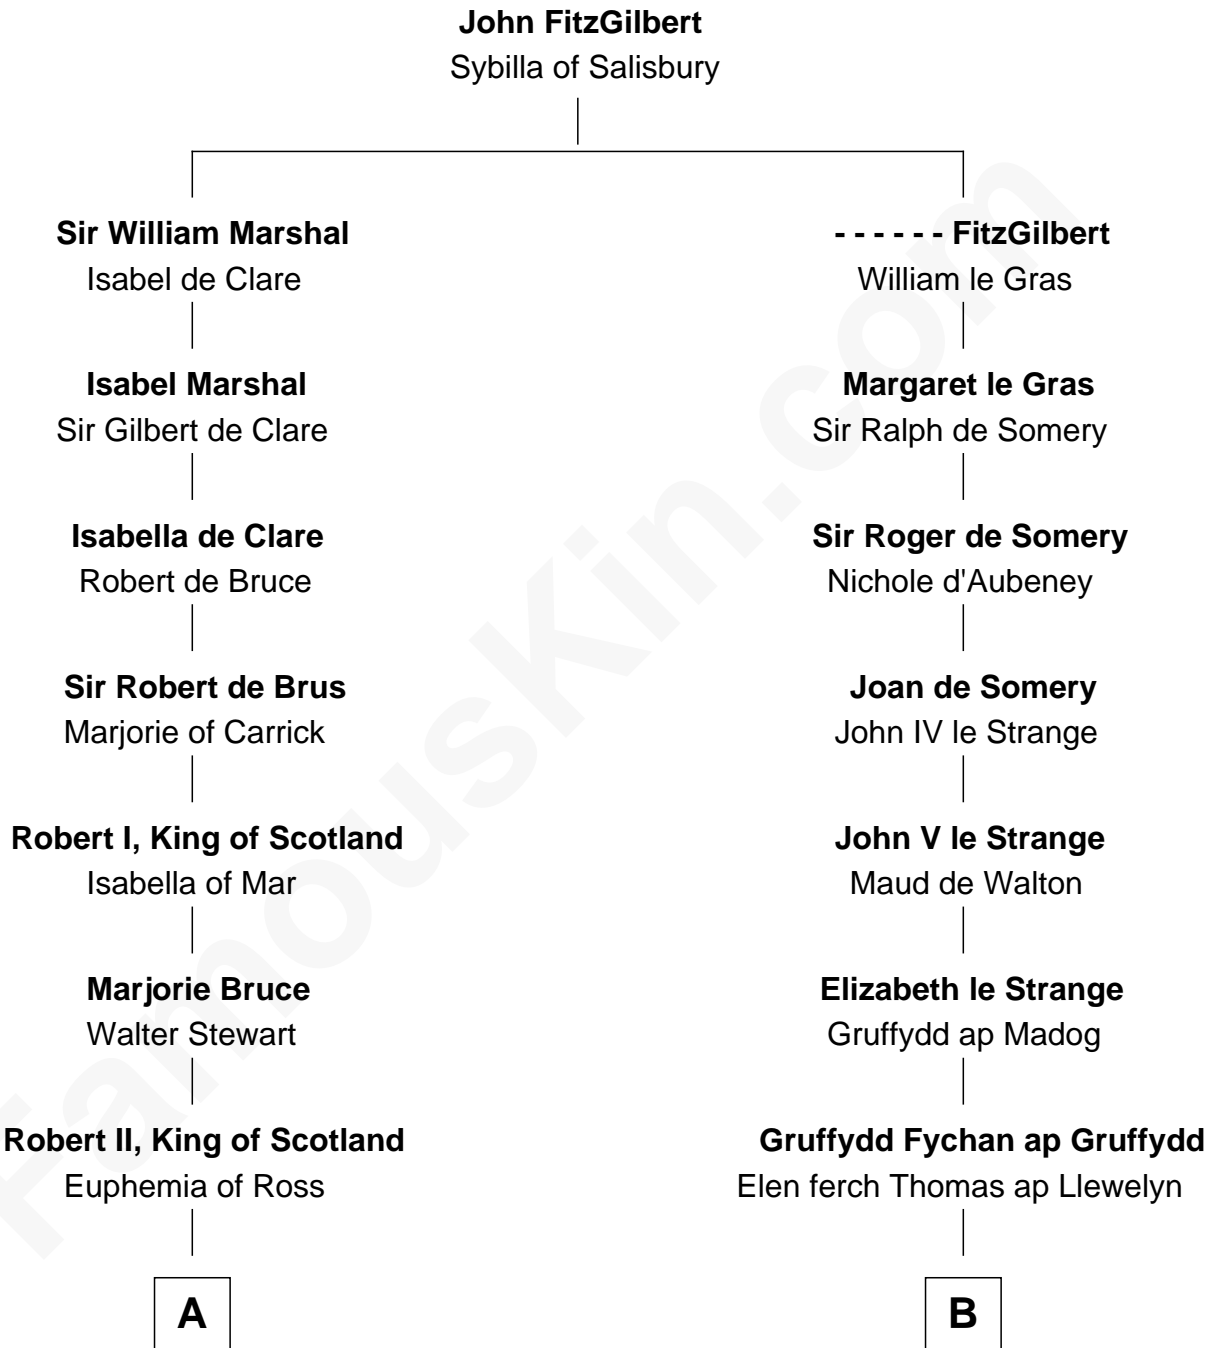

FamousKin.com

Relationship Chart of

Philip Livingston

Signer of the Declaration of Independence

18th cousin 3 times removed of

Eliphalet Remington

Founder of Remington Arms Company

C

Philip Livingston
Catrina Van Brugh

Philip Livingston

Signer of Declaration of Independence

D

Sarah Wolcott
Robert Welles

Sarah Welles
Jonathan Robbins

Sarah Robbins
Elisha Kilbourn

Elizabeth Kilbourn
Eliphalet Remington