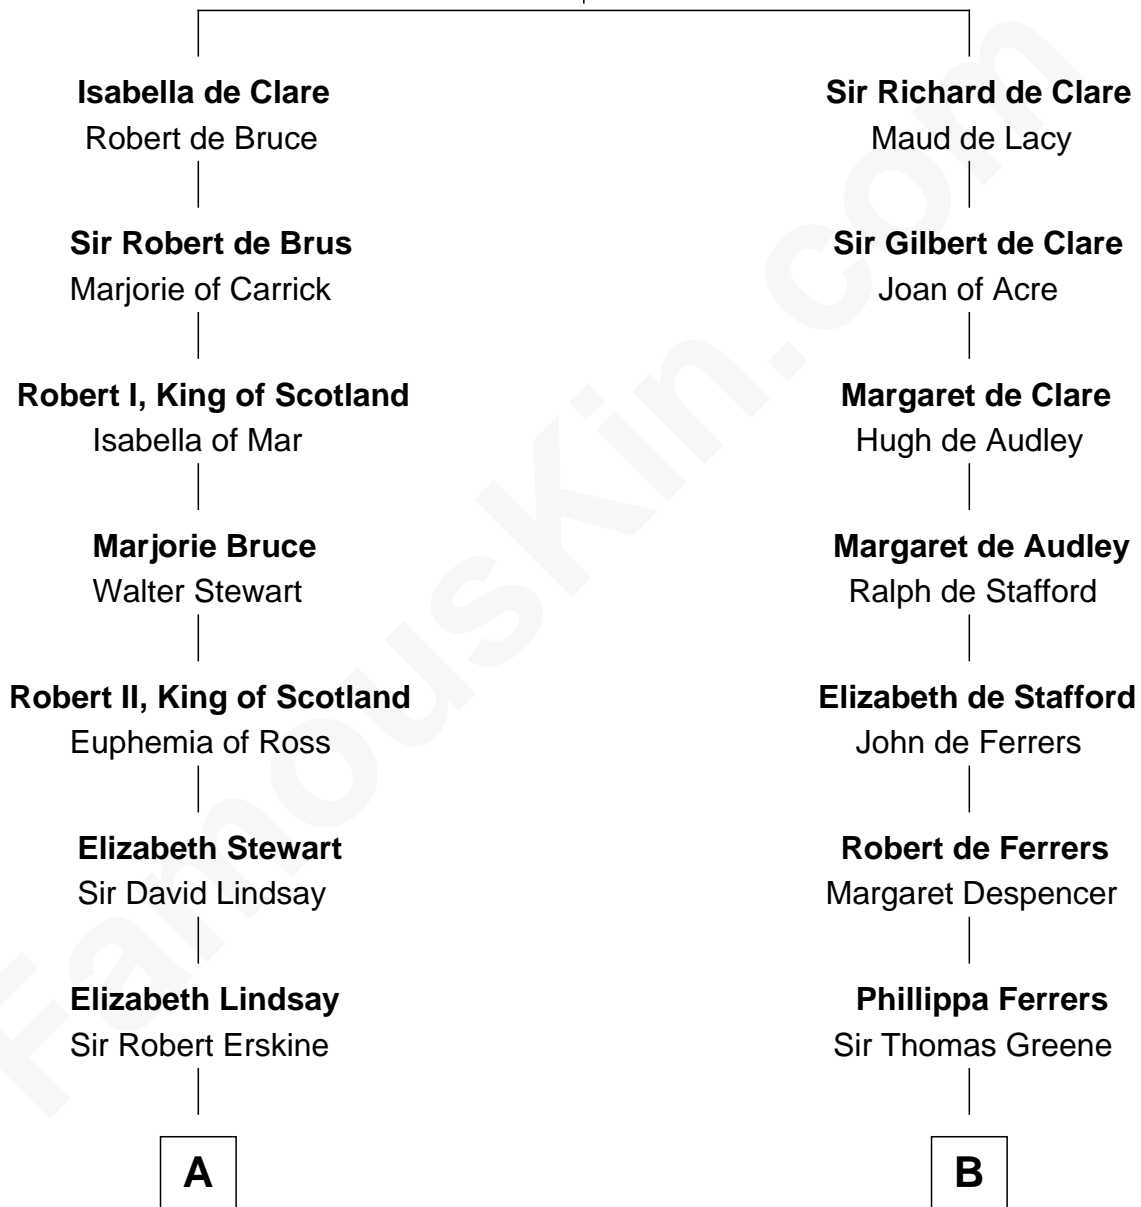

FamousKin.com

Relationship Chart of

Philip Livingston

Signer of the Declaration of Independence

16th cousin 4 times removed of

Lucretia (Rudolph) Garfield

First Lady of President James Garfield

Gilbert de Clare

Isabel Marshal

C

Peleg Sanford Mason

Mary Stanton

Elijah Mason

Lucretia Greene

Arabella Greene Mason

Zebulon Rudolph