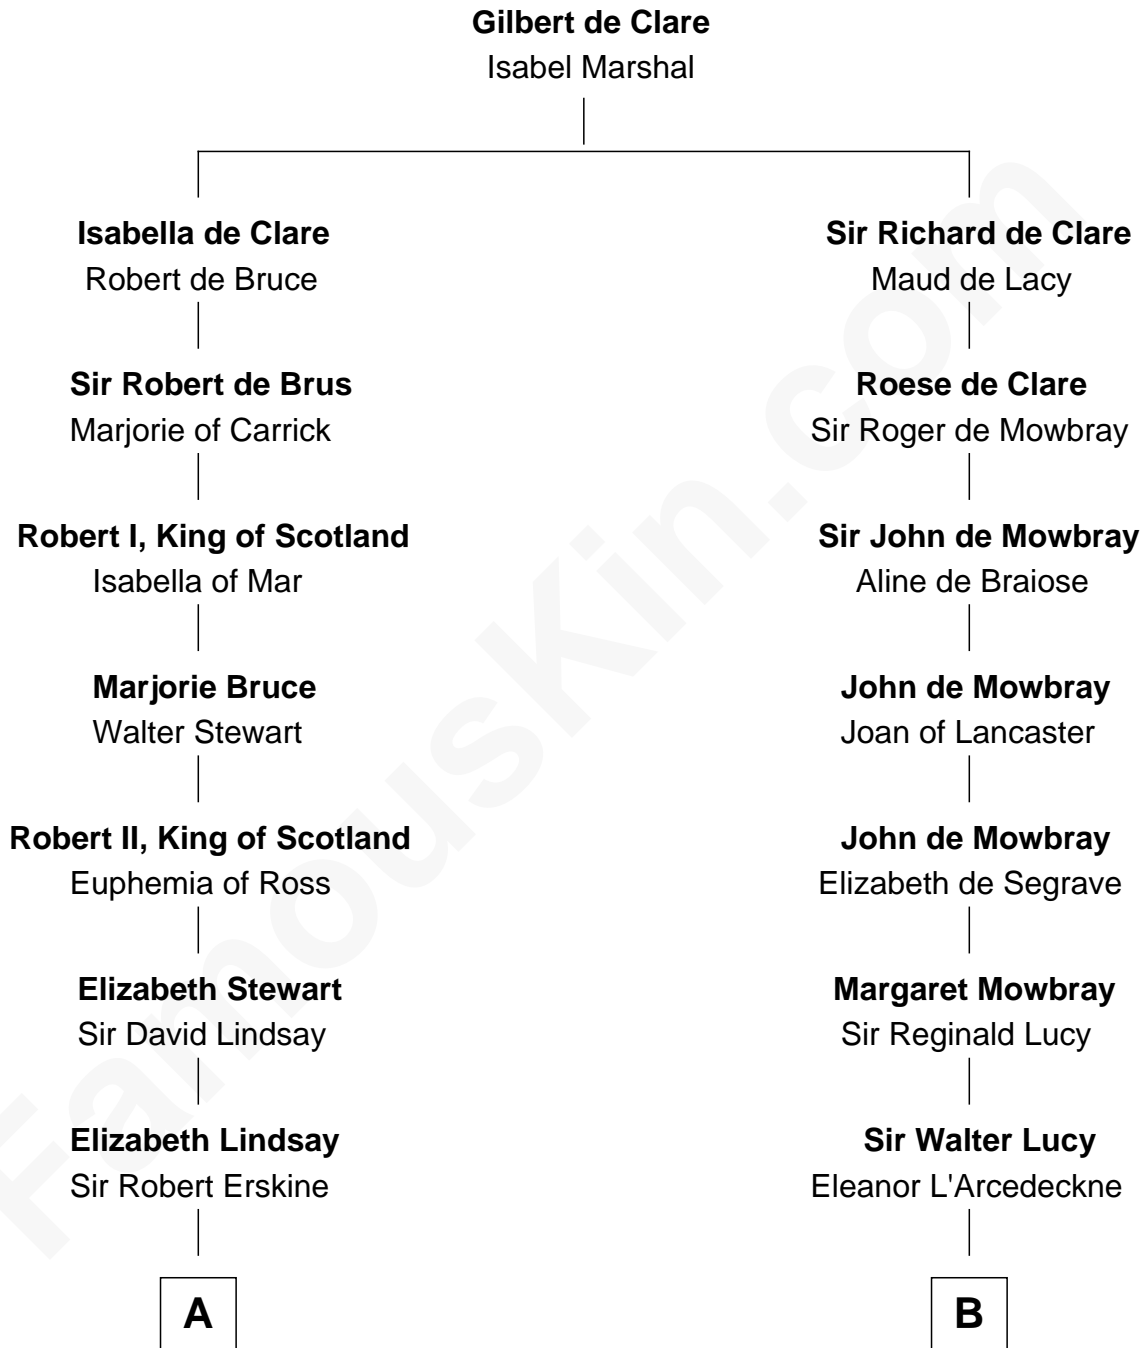

FamousKin.com

Relationship Chart of Philip Livingston

Signer of the Declaration of Independence

14th cousin 2 times removed of

Richard More

(c1614 - c1696) Mayflower passenger 1620

MAYFLOWER

A