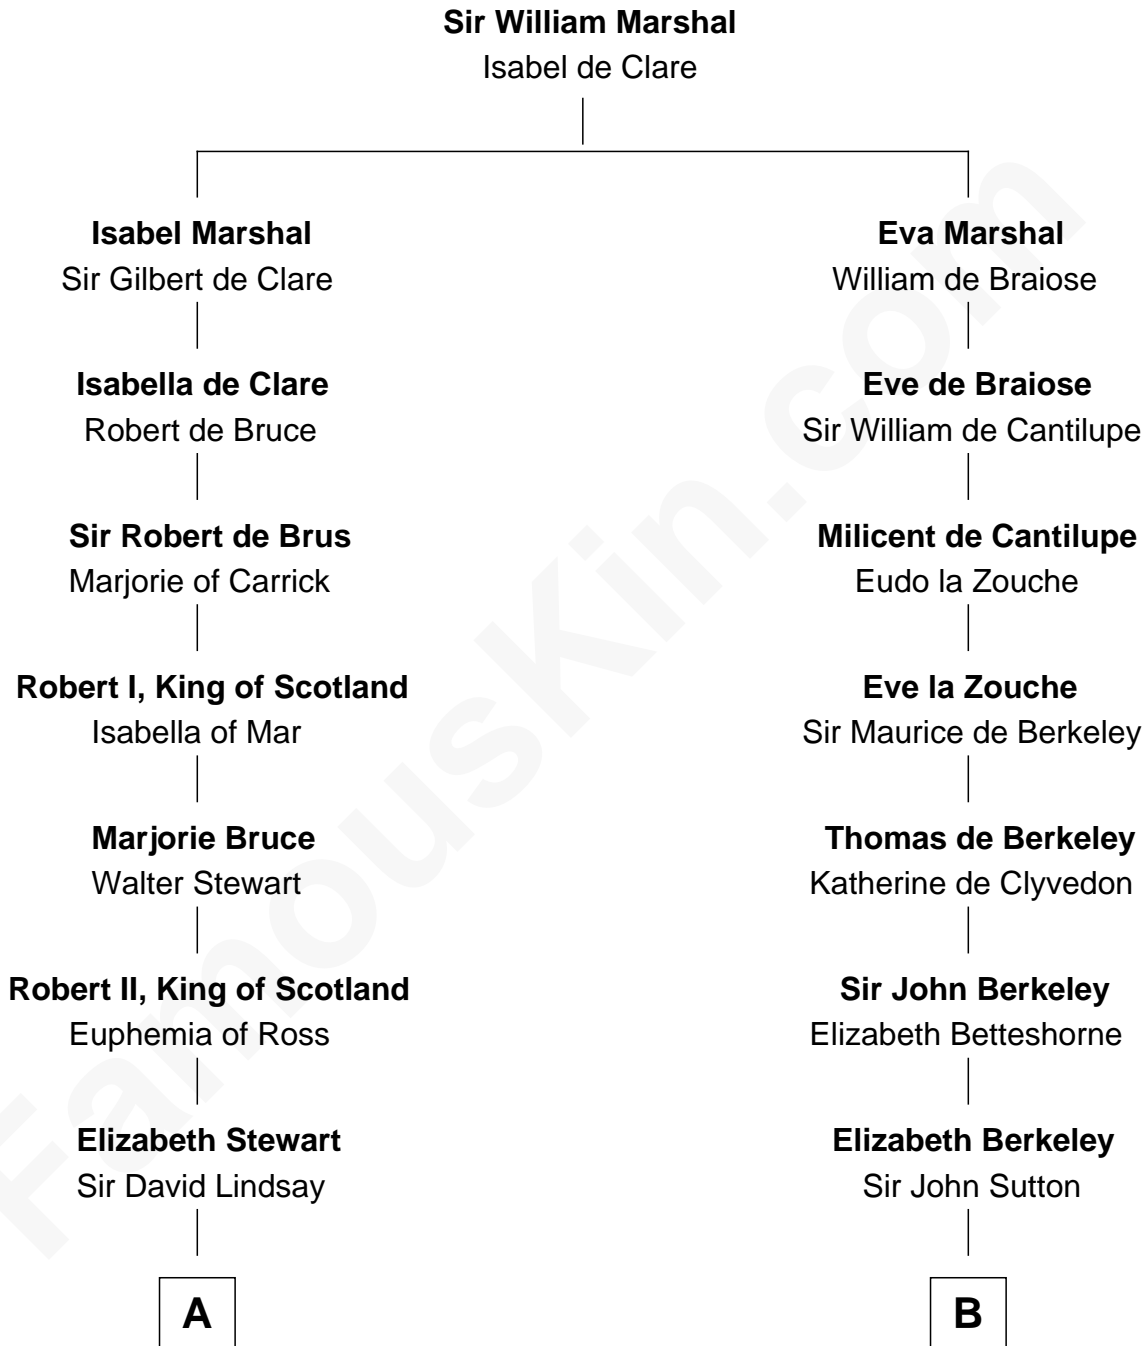

FamousKin.com

Relationship Chart of

Philip Livingston

Signer of the Declaration of Independence

13th cousin 4 times removed of

Richard More

(c1614 - c1696) Mayflower passenger 1620

MAYFLOWER

A

Elizabeth Lindsay

Sir Robert Erskine

Christian Erskine

Patrick Graham

Elizabeth Graham

William Livingston

William Livingston