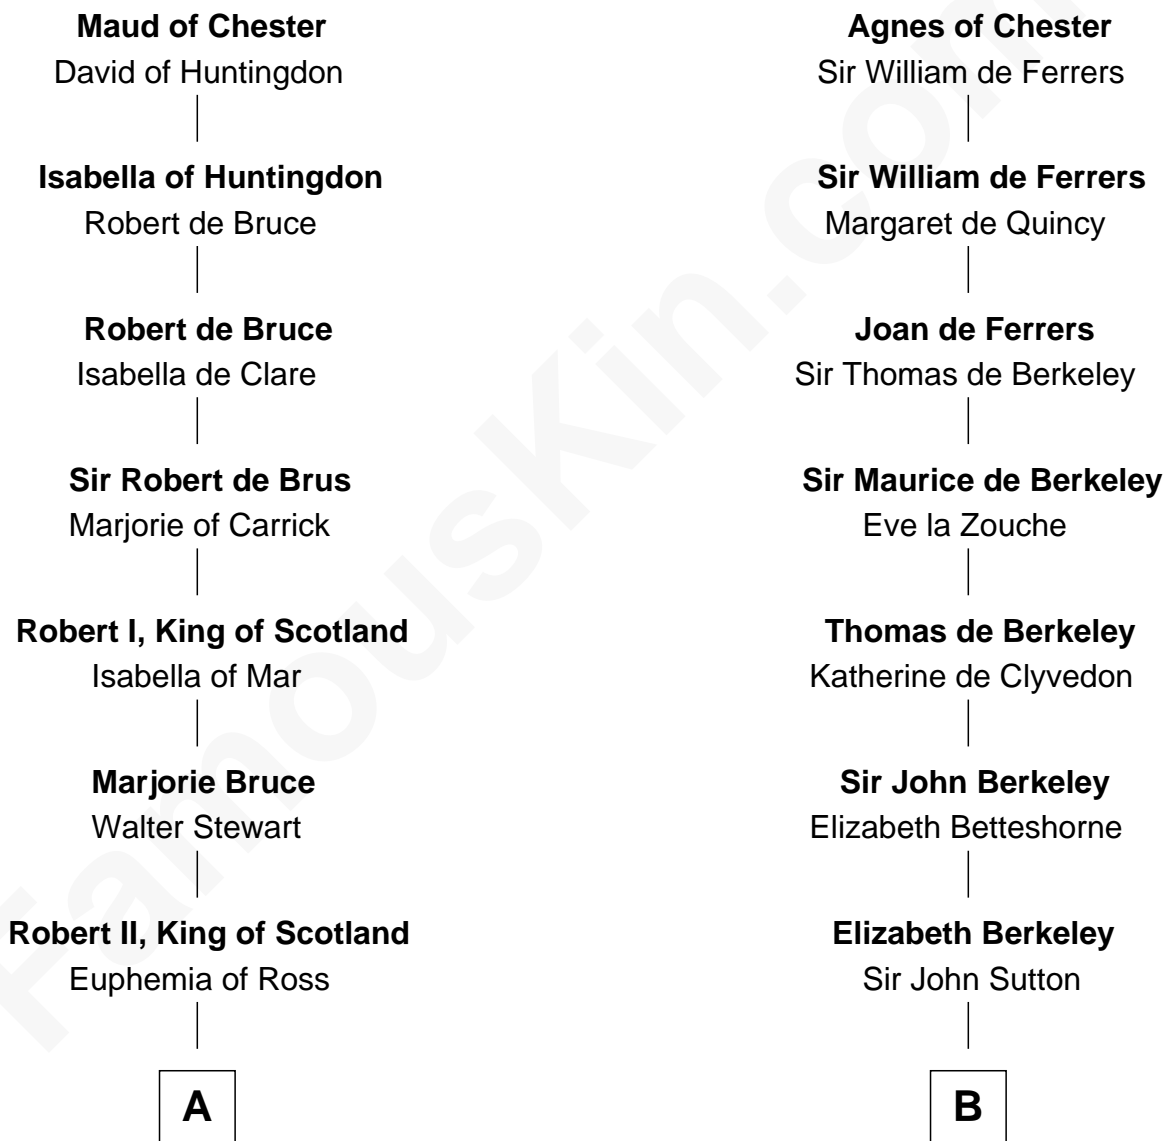

## Relationship Chart of

### Philip Livingston

*Signer of the Declaration of Independence*

17th cousin 1 time removed of

### Bathsheba (Ruggles) Spooner

*First woman executed for murder in U.S. by non-British government*

**Hugh de Kevelioc**  
Bertrade de Montfort

**C**

Philip Livingston  
Catrina Van Brugh

Philip Livingston  
*Signer of Declaration of Independence*