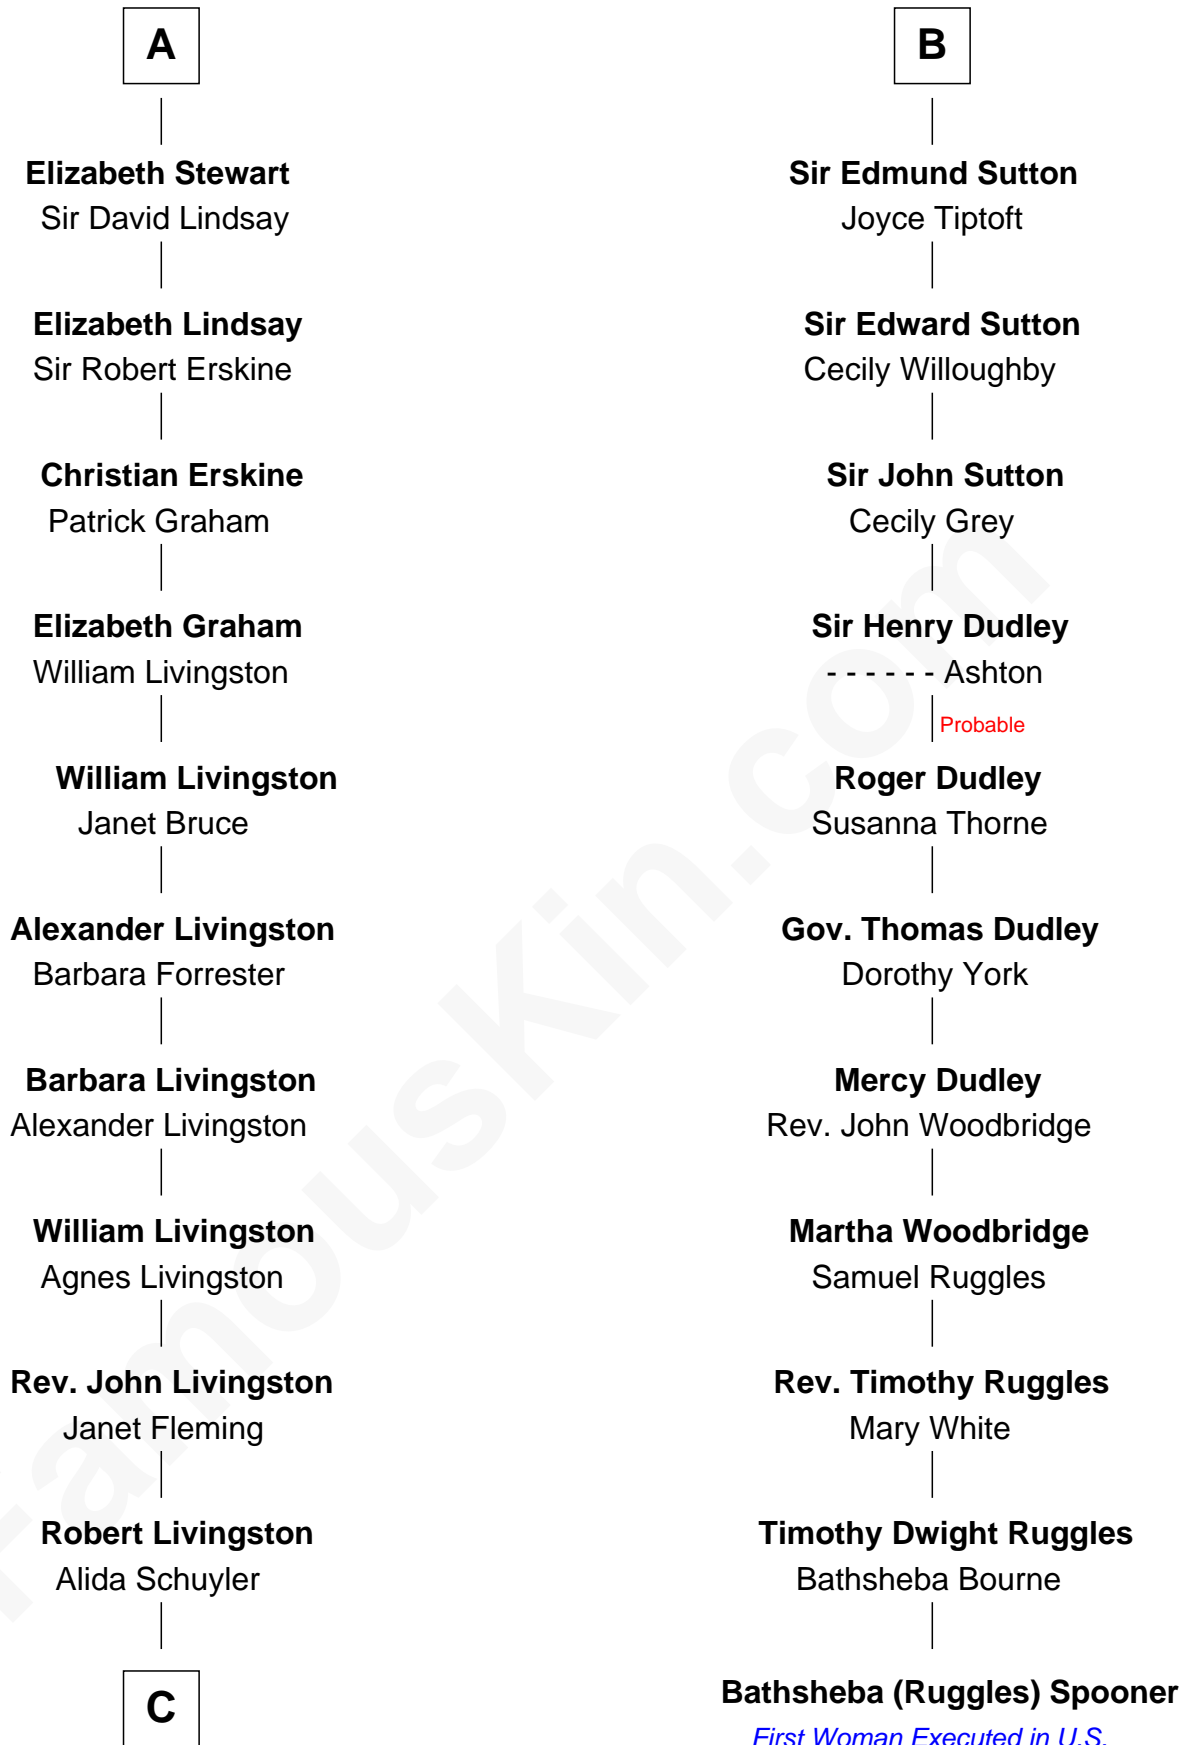

## Relationship Chart of

### Philip Livingston

*Signer of the Declaration of Independence*

17th cousin 1 time removed of

### Bathsheba (Ruggles) Spooner

*First woman executed for murder in U.S. by non-British government*

**Hugh de Kevelioc**  
Bertrade de Montfort

**C**

Philip Livingston  
Catrina Van Brugh

Philip Livingston  
*Signer of Declaration of Independence*