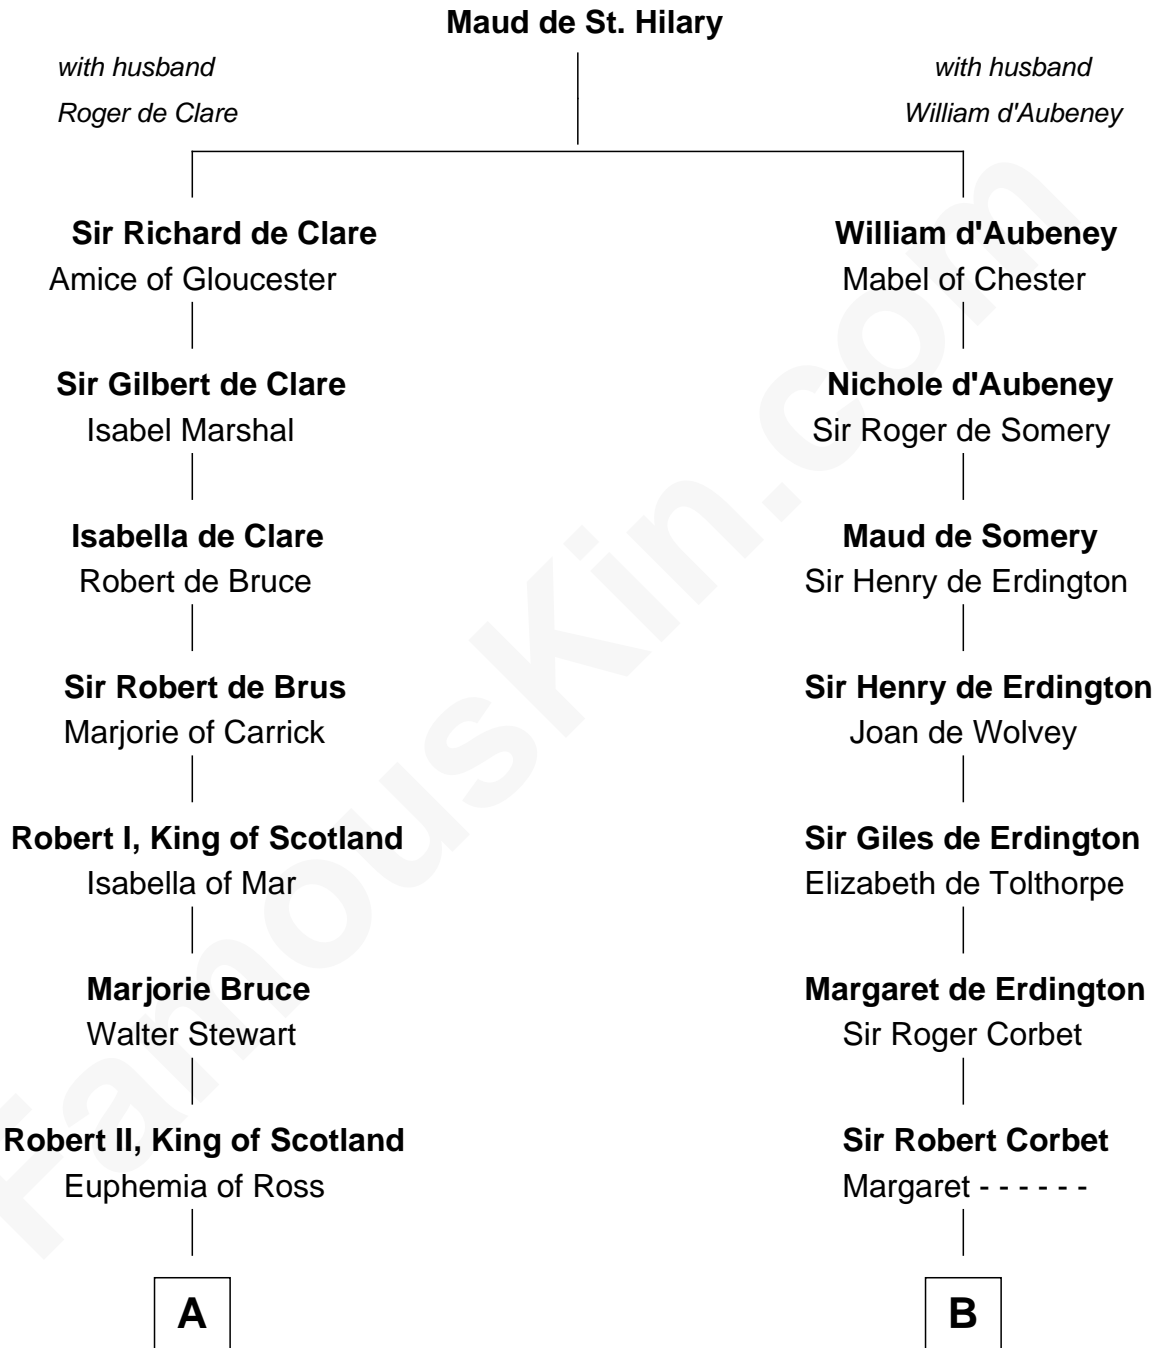

FamousKin.com

Relationship Chart of

Philip Livingston

Signer of the Declaration of Independence

18th cousin 3 times removed of

Norman Rockwell
American Artist

C

Philip Livingston
Catrina Van Brugh

Philip Livingston
Signer of Declaration of Independence

D

Rachel Darling
Runa Rockwell

Samuel Darling Rockwell
Orilla Janes Sherman

John William Rockwell
Phebe Boyce Waring

Jarvis Waring Rockwell
Anne Mary Hill

Norman Rockwell
American Artist

FamousKin.com