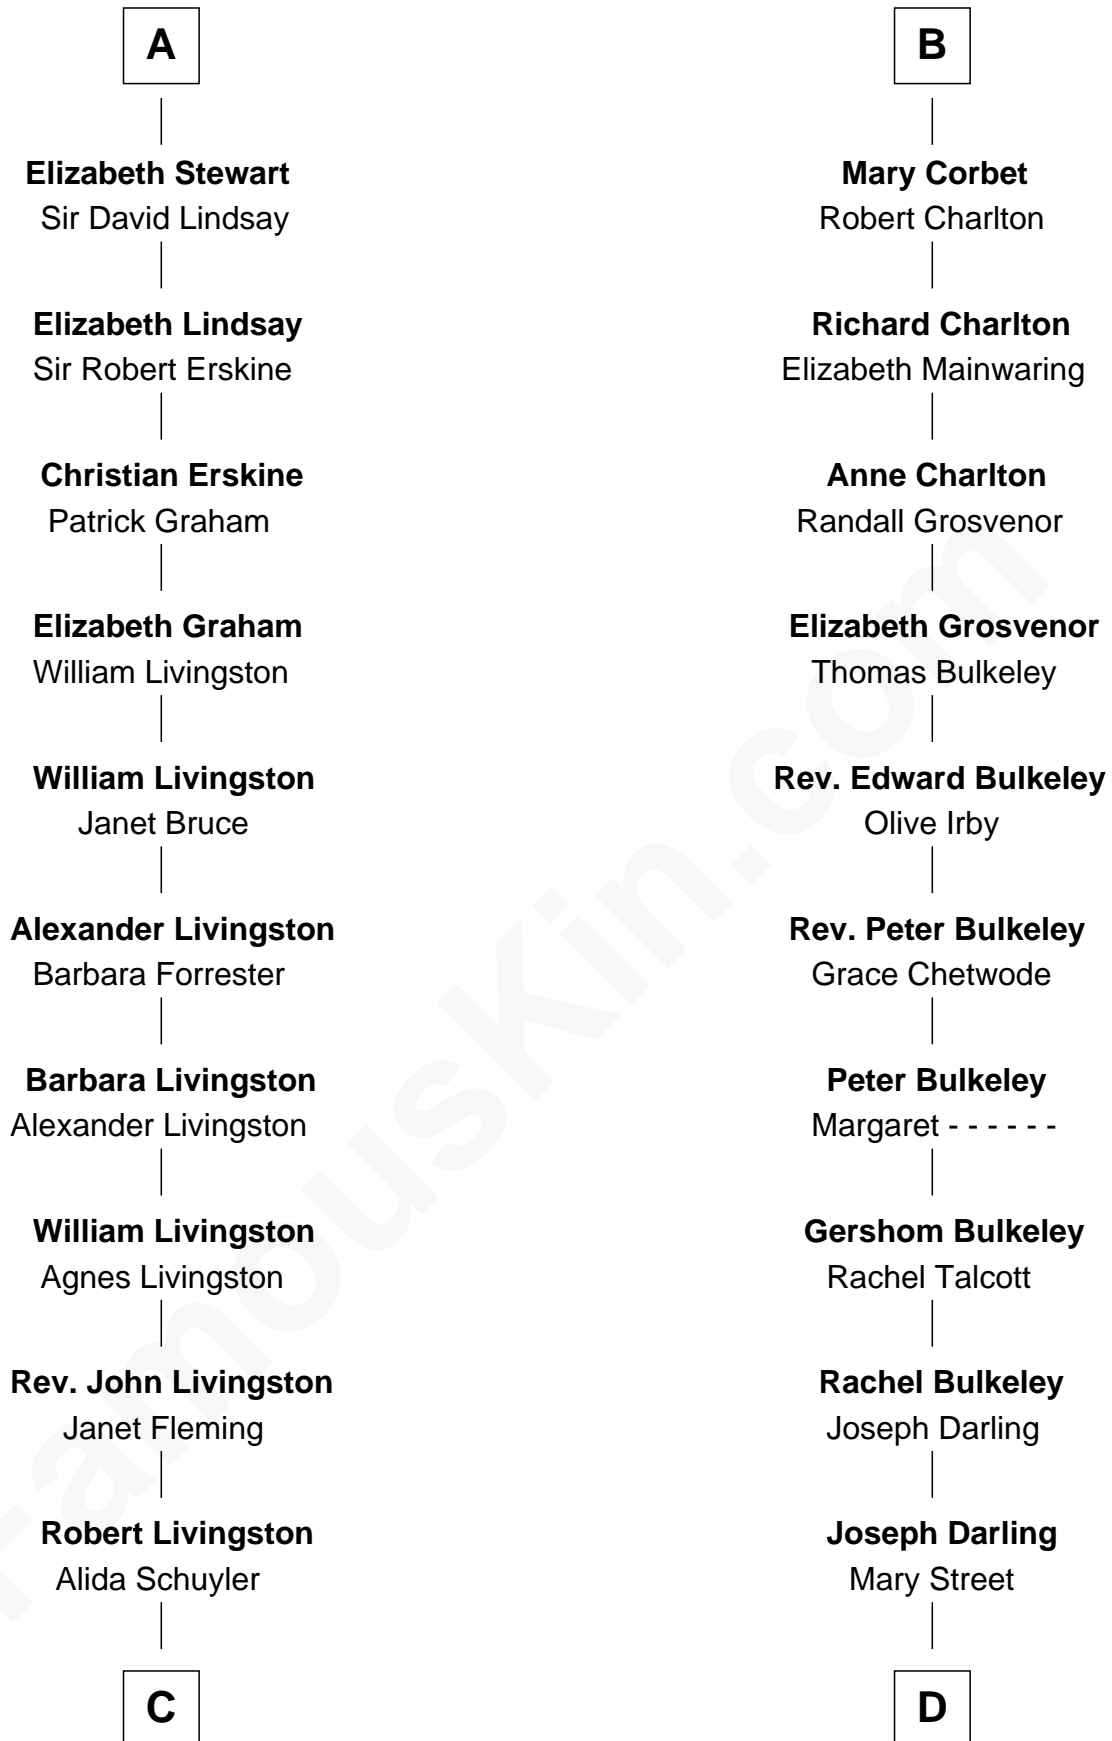

FamousKin.com

Relationship Chart of

Philip Livingston

Signer of the Declaration of Independence

18th cousin 3 times removed of

Norman Rockwell
American Artist

C

Philip Livingston
Catrina Van Brugh

Philip Livingston
Signer of Declaration of Independence

D

Rachel Darling
Runa Rockwell

Samuel Darling Rockwell
Orilla Janes Sherman

John William Rockwell
Phebe Boyce Waring

Jarvis Waring Rockwell
Anne Mary Hill