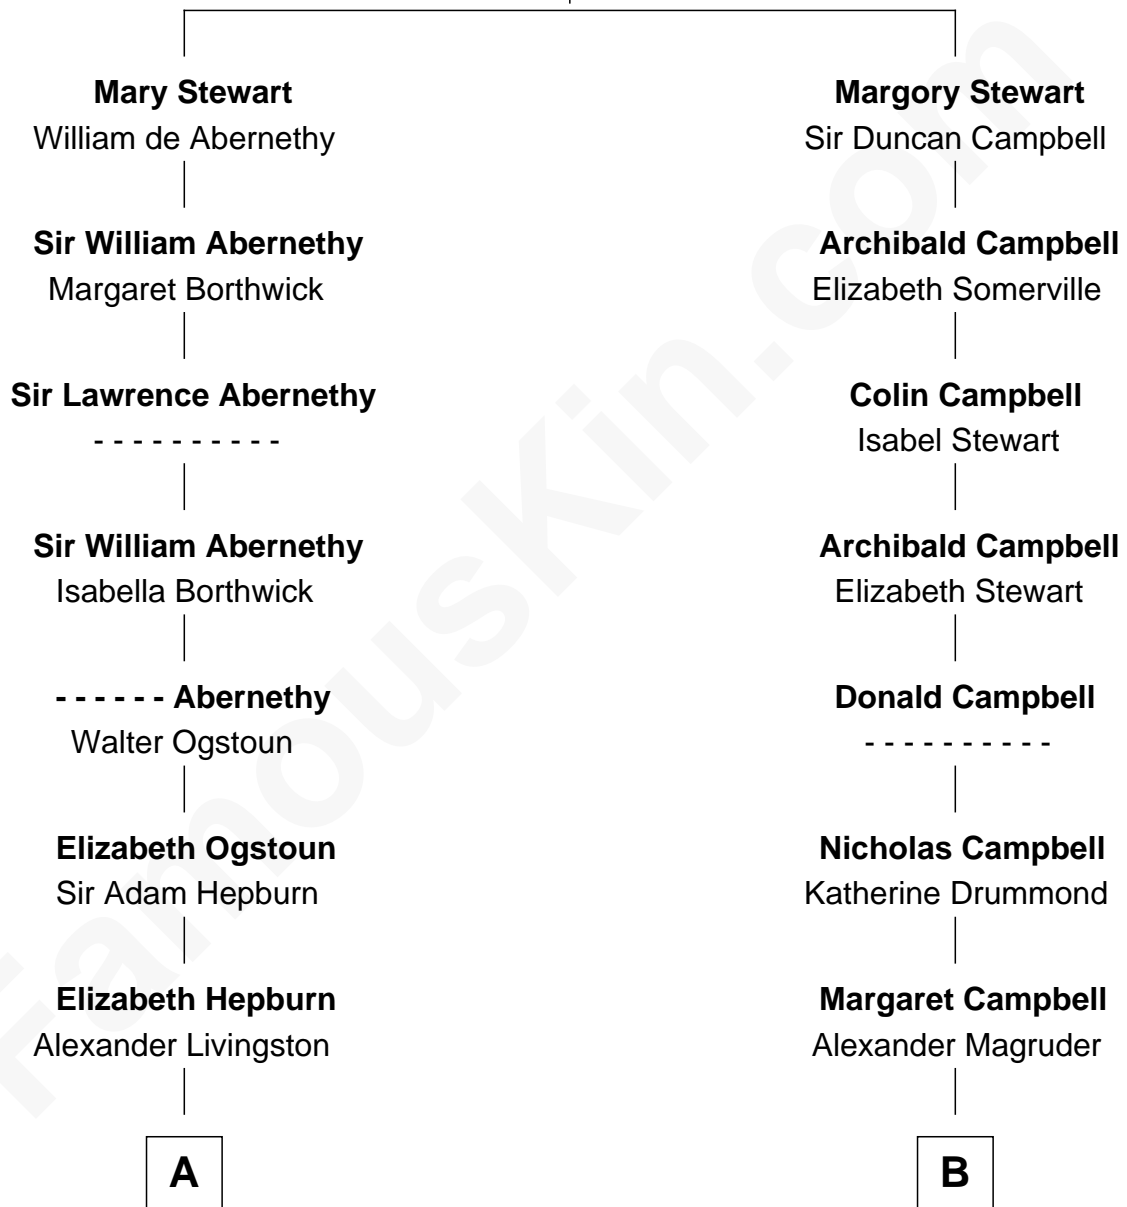

FamousKin.com

Relationship Chart of

Philip Livingston

Signer of the Declaration of Independence

13th cousin 5 times removed of

Joanne Woodward

Movie Actress

Robert Stewart
Margaret Graham

C

Wade Woodward
Elinor Gasque Trimmier

Joanne Woodward
Movie Actress

FamousKin.com