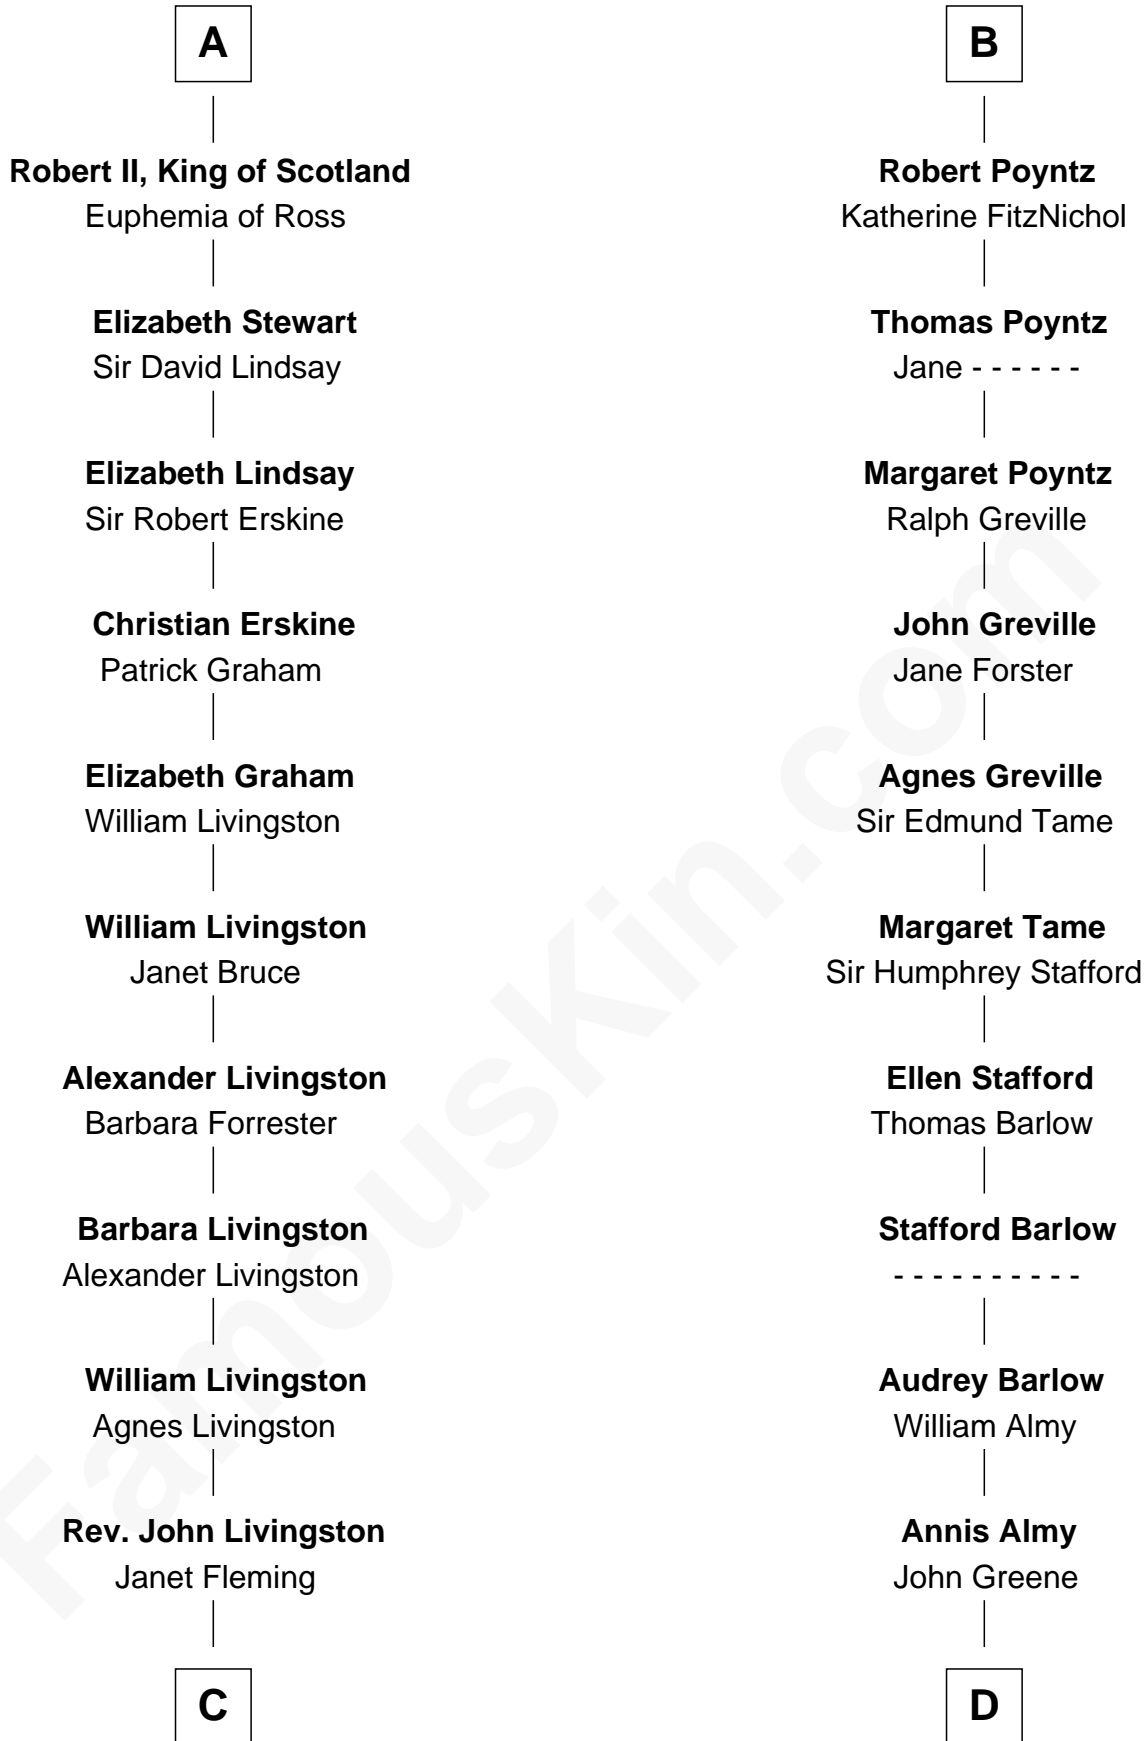

FamousKin.com

Relationship Chart of

Philip Livingston

Signer of the Declaration of Independence

19th cousin of

William Greene

2nd Governor of Rhode Island

C

Robert Livingston

Alida Schuyler

Philip Livingston

Catrina Van Brugh

Philip Livingston

Signer of Declaration of Independence

D

Samuel Greene