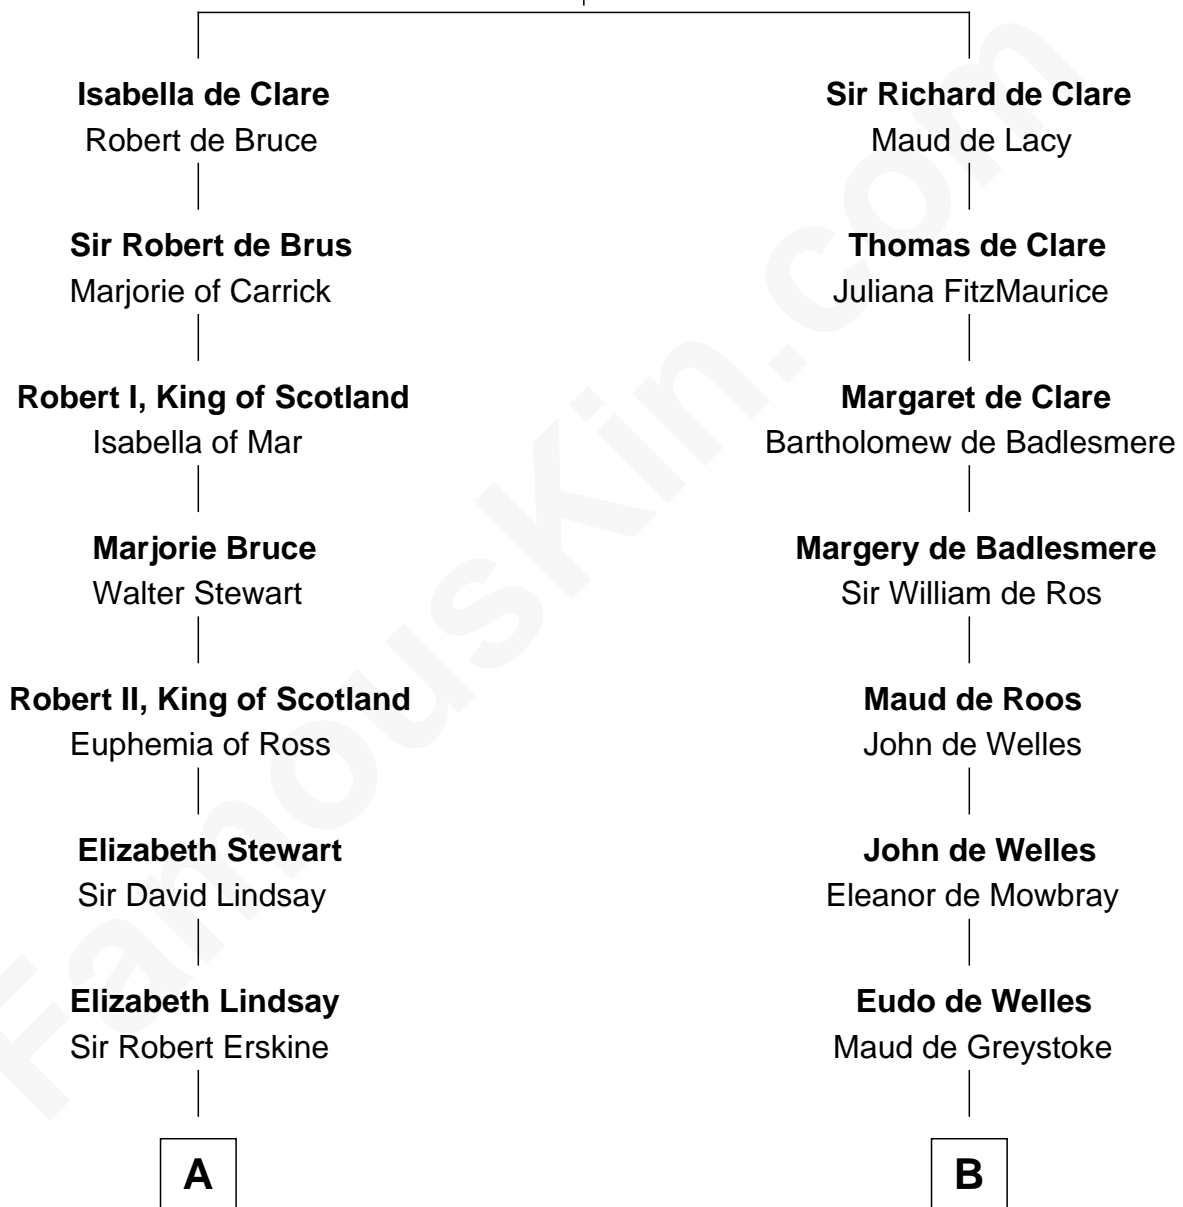

## Relationship Chart of

### Philip Livingston

*Signer of the Declaration of Independence*

16th cousin 1 time removed of

### George Washington

*1st U.S. President*

**Gilbert de Clare**

Isabel Marshal

**A**

**Christian Erskine**

Patrick Graham

**Elizabeth Graham**

William Livingston

**William Livingston**

Janet Bruce

**Alexander Livingston**

Barbara Forrester

**Barbara Livingston**

Alexander Livingston

**William Livingston**