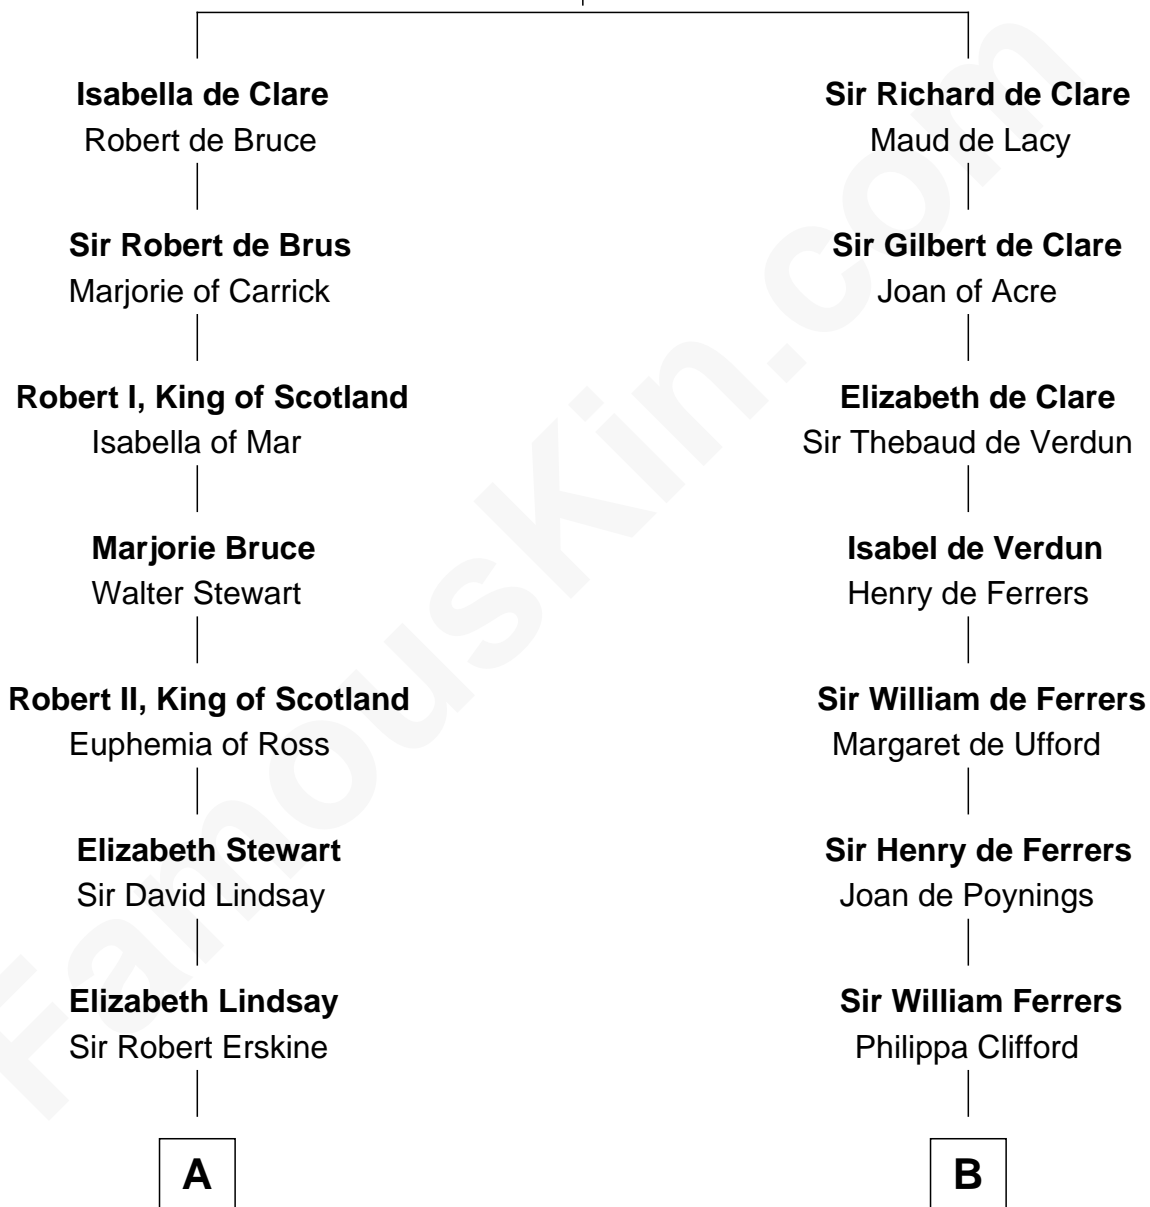

## Relationship Chart of

### Philip Livingston

Signer of the Declaration of Independence

16th cousin 4 times removed of

**Hetty Green**

"The Witch of Wall Street"

**Gilbert de Clare**

Isabel Marshal

**C**

**Sarah Hicks**

Gideon Howland

**Gideon Howland**

Mehitable Howland

**Abby Slocum Howland**

Edward Mott Robinson

**Hetty Green**

*"The Witch of Wall Street"*