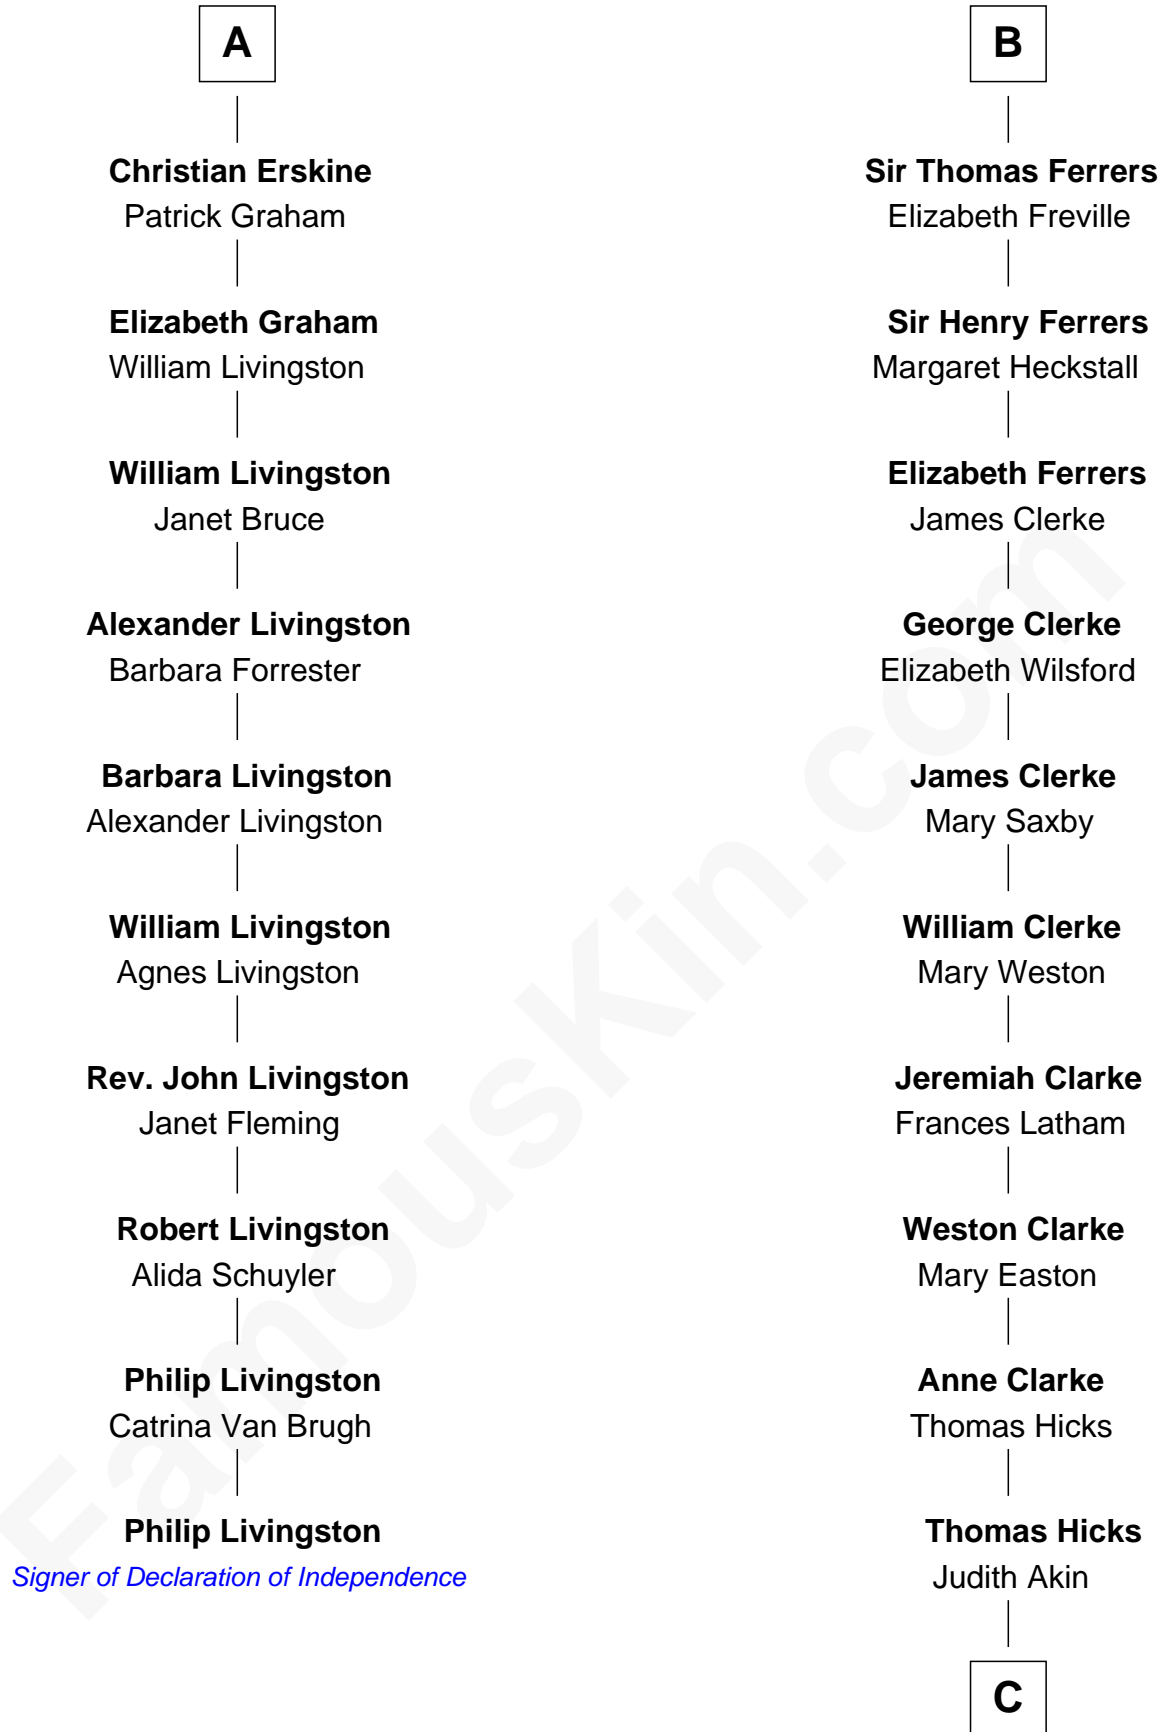

## Relationship Chart of

### Philip Livingston

Signer of the Declaration of Independence

16th cousin 4 times removed of

**Hetty Green**

"The Witch of Wall Street"

**Gilbert de Clare**

Isabel Marshal

**C**

**Sarah Hicks**

Gideon Howland

**Gideon Howland**

Mehitable Howland

**Abby Slocum Howland**

Edward Mott Robinson

**Hetty Green**

*"The Witch of Wall Street"*