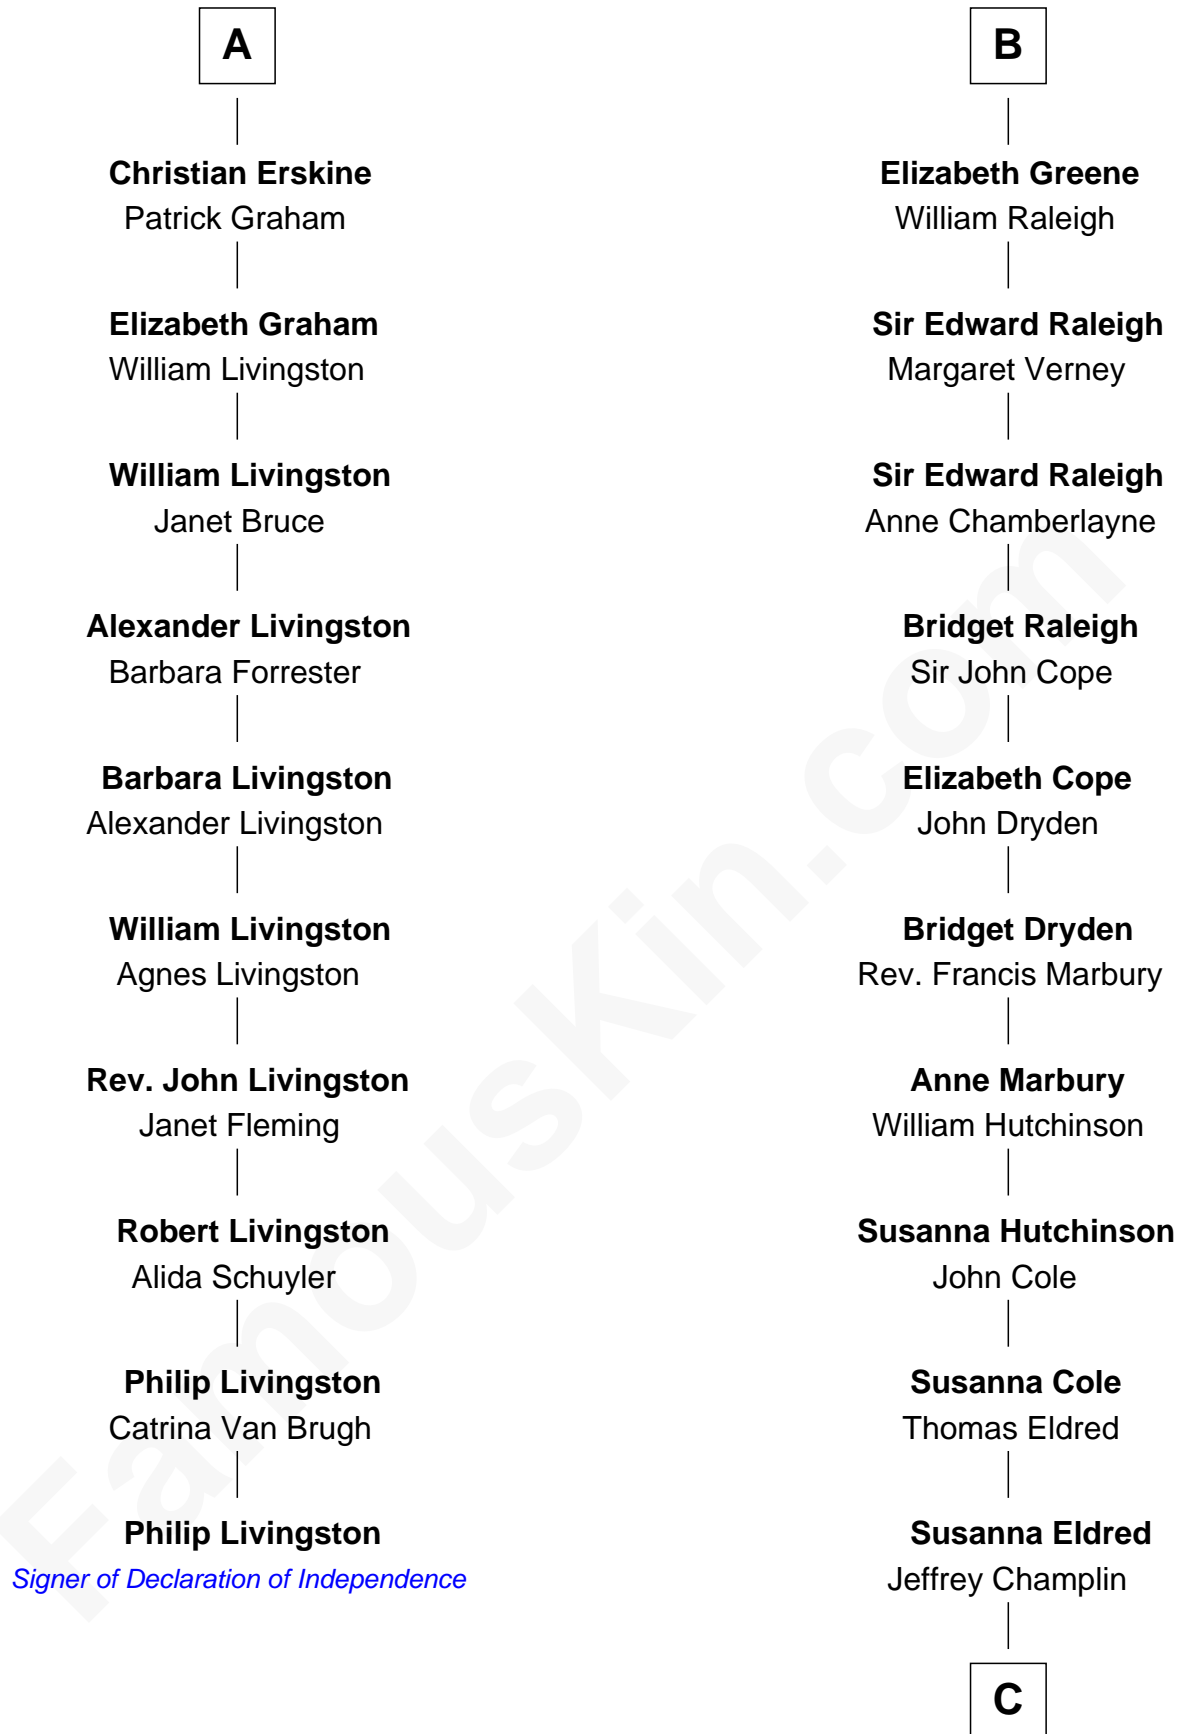

FamousKin.com

Relationship Chart of

Philip Livingston

Signer of the Declaration of Independence

16th cousin 5 times removed of

Shanghai Pierce
Texas Cattleman

Gilbert de Clare
Isabel Marshal

C

Shanghai Pierce

Texas Cattleman