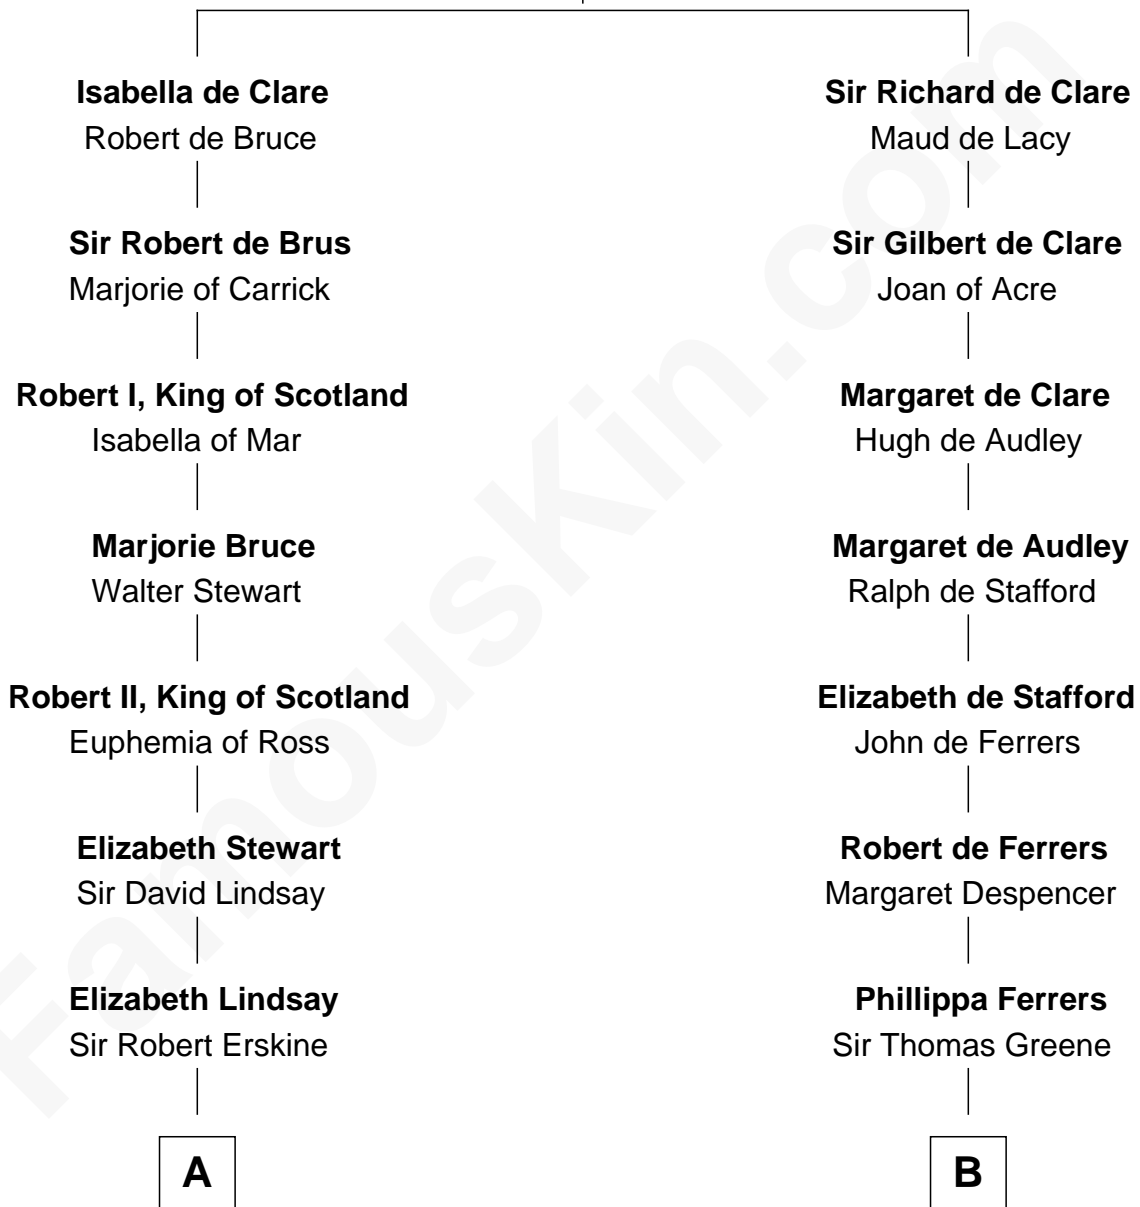

FamousKin.com

Relationship Chart of

Philip Livingston

Signer of the Declaration of Independence

16th cousin 5 times removed of

Shanghai Pierce
Texas Cattleman

Gilbert de Clare
Isabel Marshal

C

Emlin Champlin

Joseph Wilbore

Ambless Wilbore

Nathaniel Stoddard

Susanna Stoddard

Isaac Pearce

Jonathan D. Pearce

Hanna Phillips Head

Shanghai Pierce

Texas Cattleman