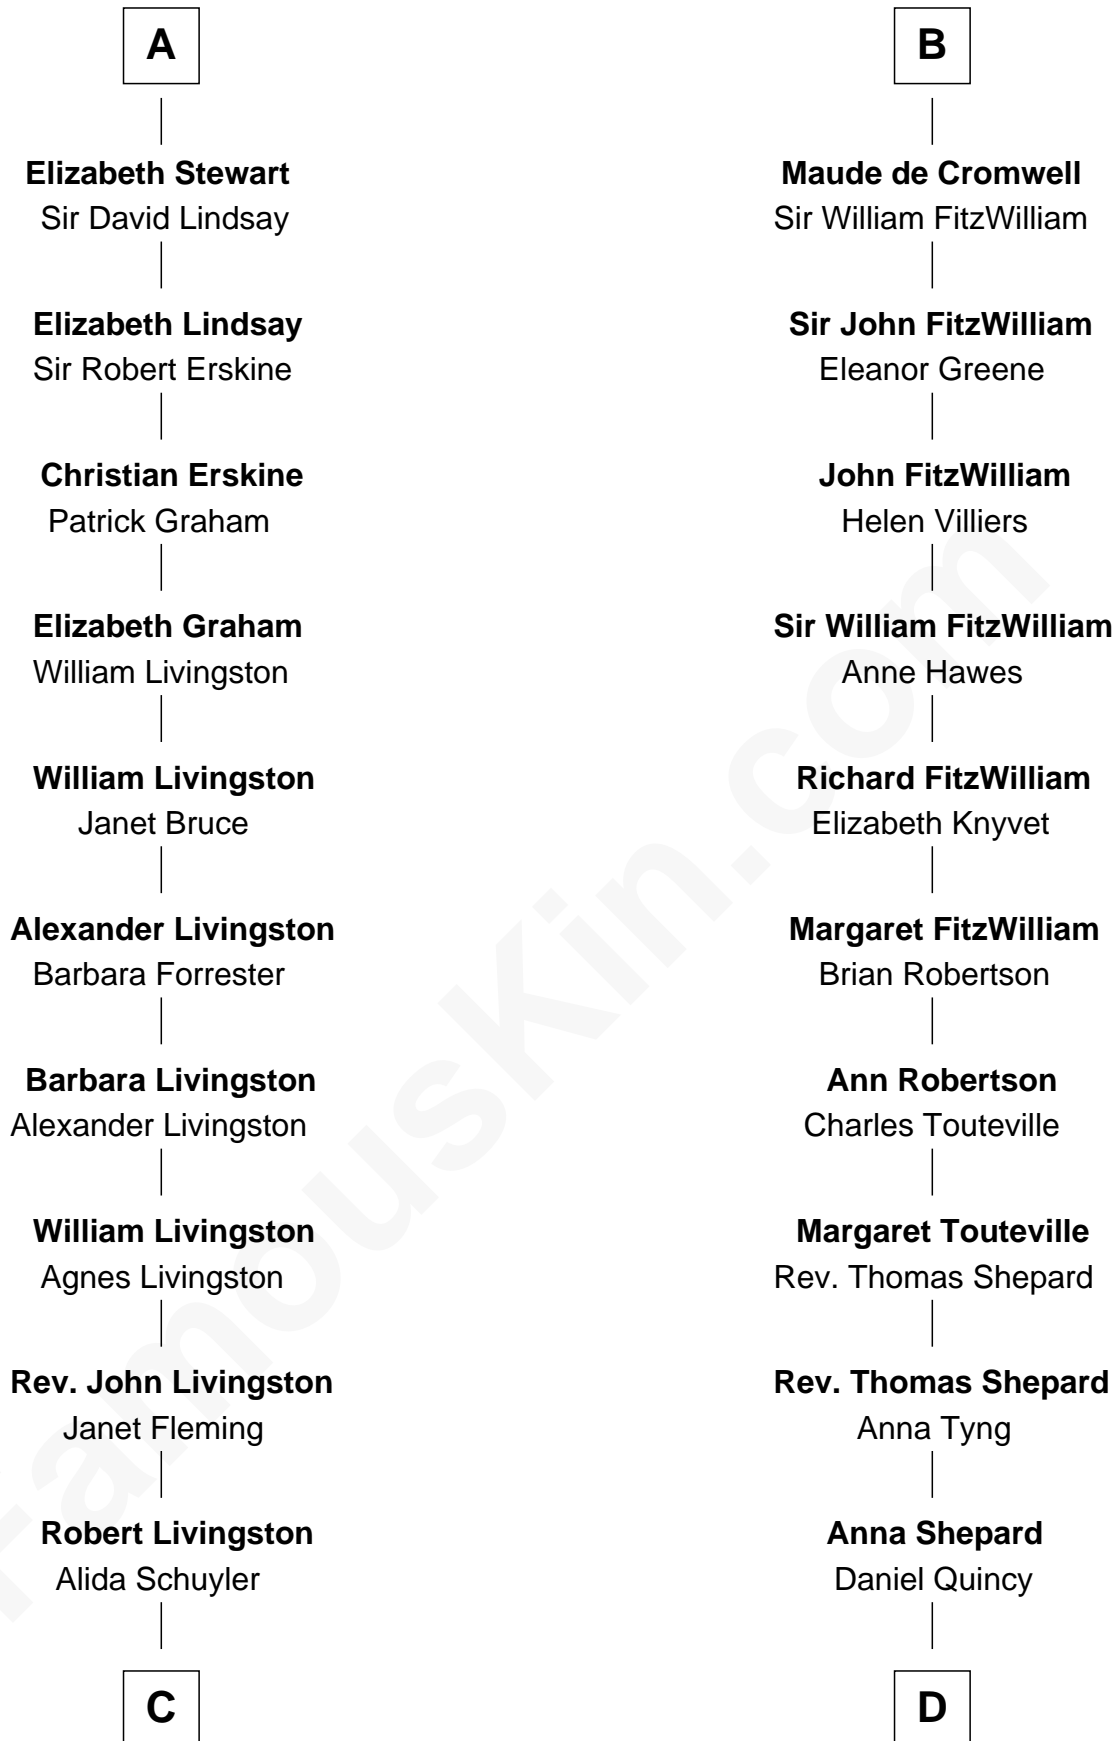

## Relationship Chart of

### Philip Livingston

*Signer of the Declaration of Independence*

18th cousin 1 time removed of

### Abigail (Smith) Adams

*First Lady of President John Adams*

**C**

**Philip Livingston**  
Catrina Van Brugh

**Philip Livingston**

*Signer of Declaration of Independence*

**D**

**Col John Quincy**  
Elizabeth Norton