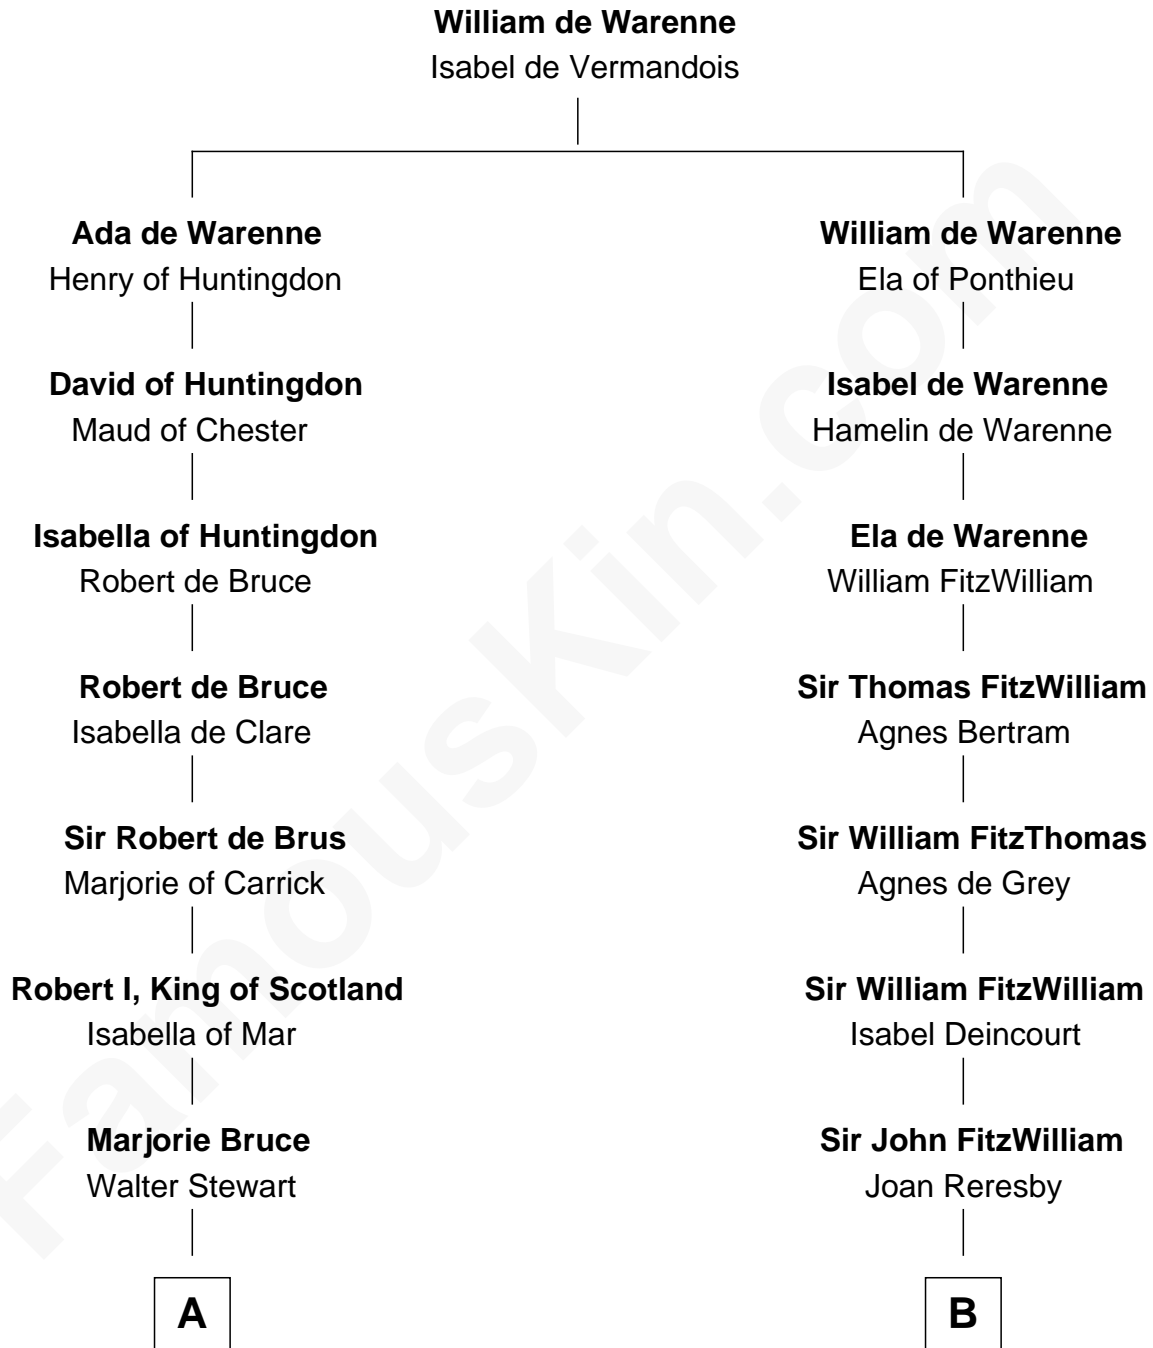

FamousKin.com

Relationship Chart of

Philip Livingston

Signer of the Declaration of Independence

19th cousin 1 time removed of

Abigail (Smith) Adams

First Lady of President John Adams

C

Robert Livingston

Alida Schuyler

Philip Livingston

Catrina Van Brugh

Philip Livingston

Signer of Declaration of Independence

D

Anna Shepard