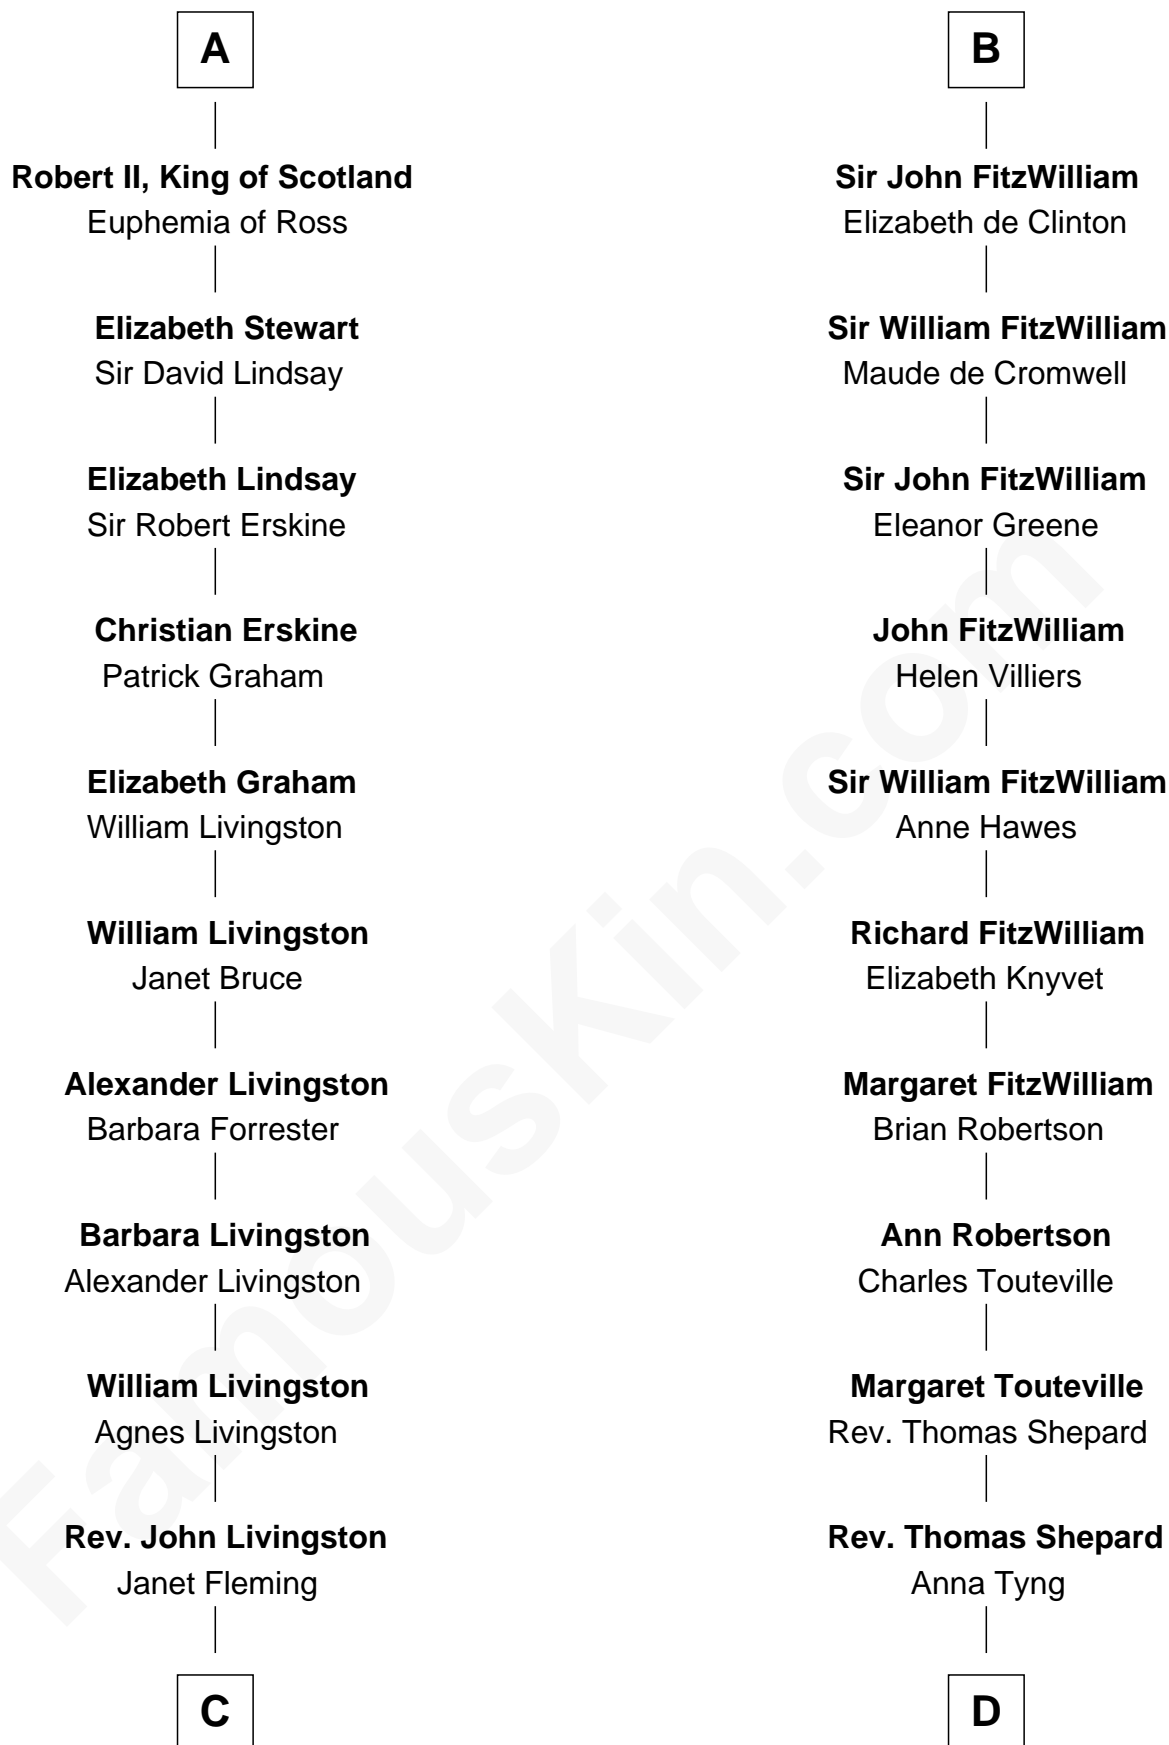

FamousKin.com

Relationship Chart of

Philip Livingston

Signer of the Declaration of Independence

19th cousin 1 time removed of

Abigail (Smith) Adams

First Lady of President John Adams

C

Robert Livingston

Alida Schuyler

Philip Livingston

Catrina Van Brugh

Philip Livingston

Signer of Declaration of Independence

D

Anna Shepard