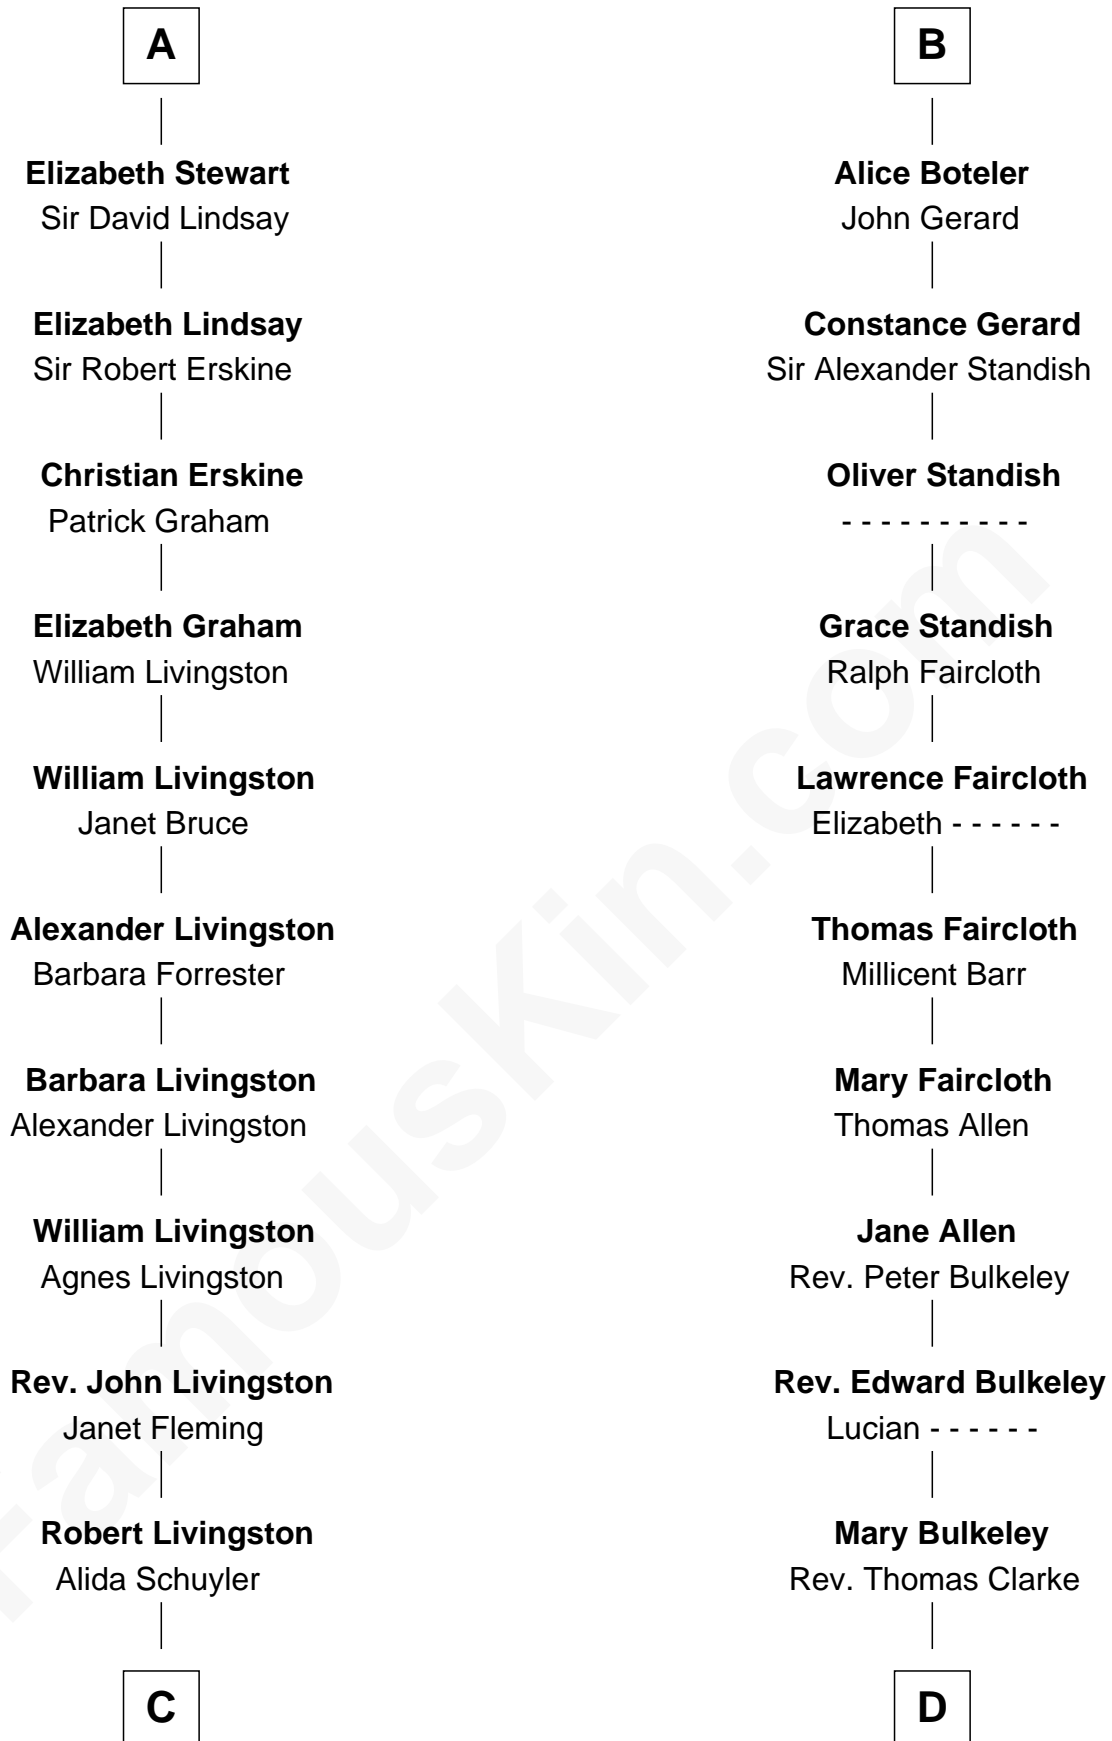

## Relationship Chart of

### Philip Livingston

*Signer of the Declaration of Independence*

18th cousin 1 time removed of

### John Hancock

*Signer of the Declaration of Independence*

**C**

**Philip Livingston**  
Catrina Van Brugh

**Philip Livingston**  
*Signer of Declaration of Independence*

**D**

**Elizabeth Clarke**  
John Hancock