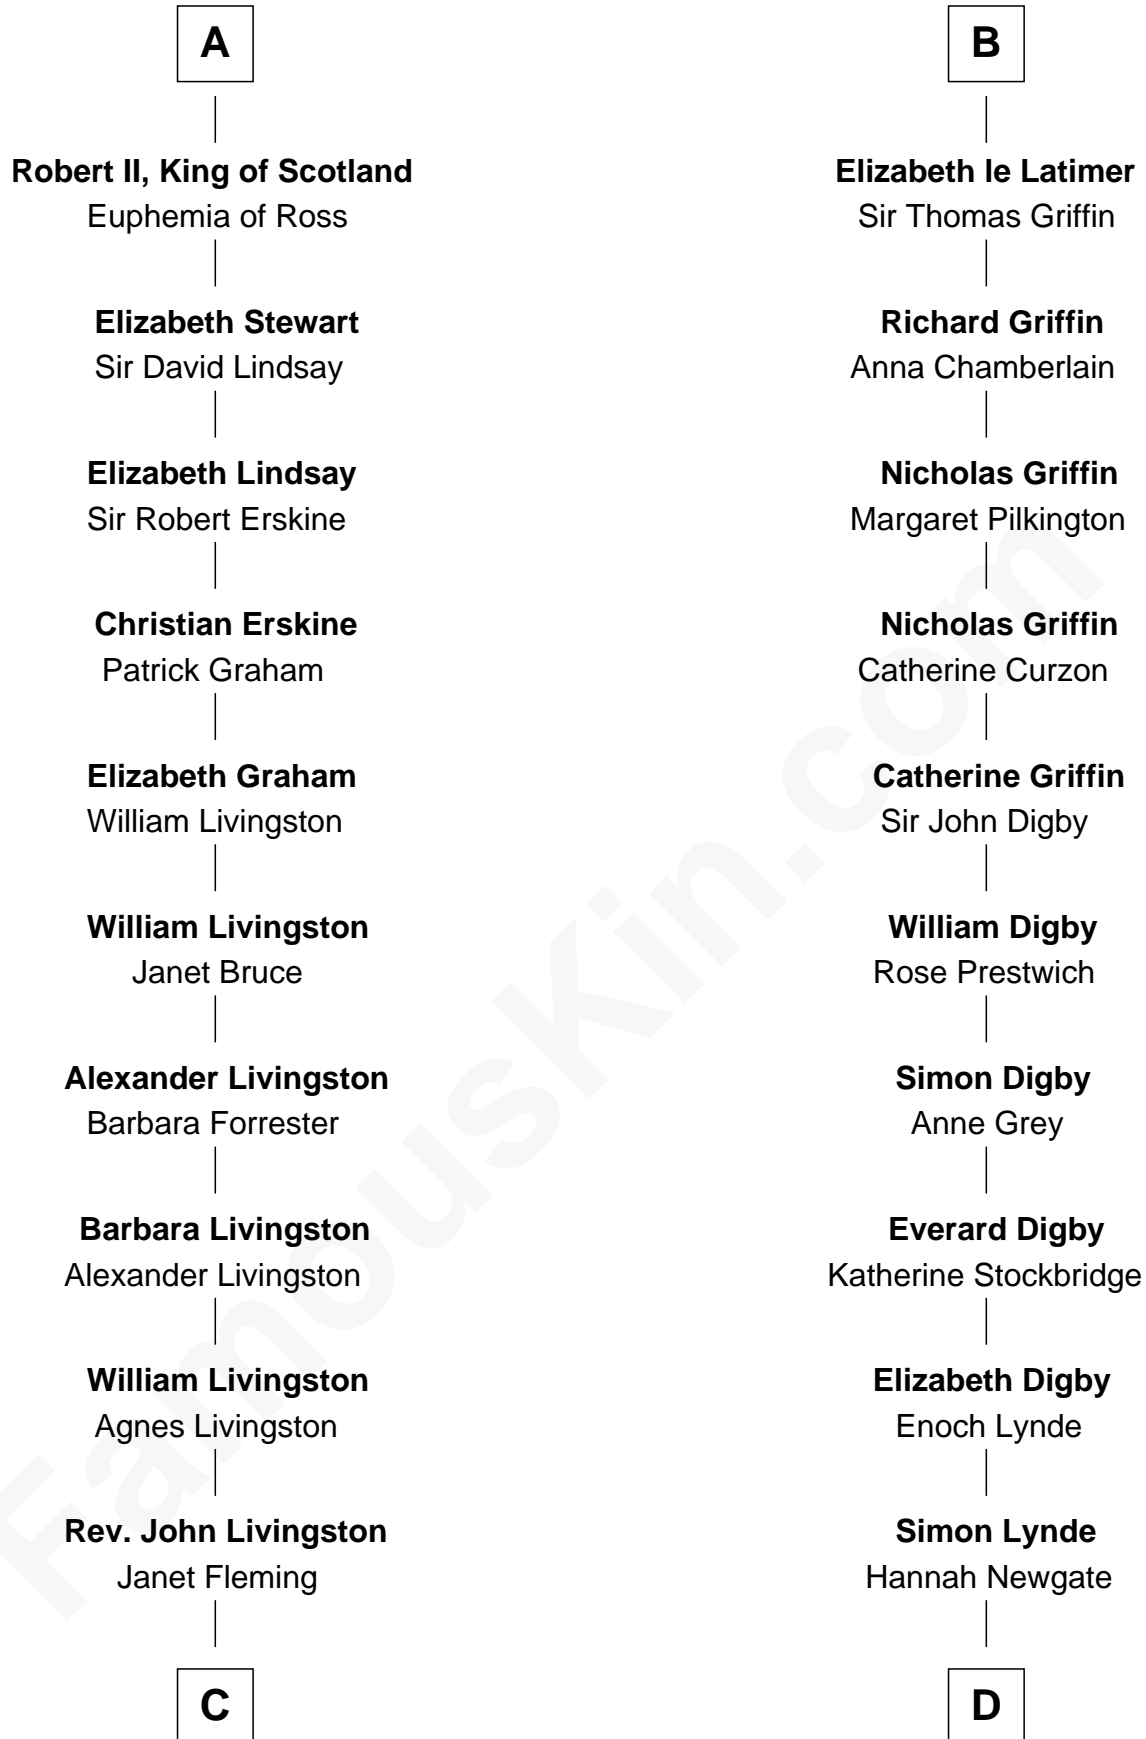

FamousKin.com

Relationship Chart of

Philip Livingston

Signer of the Declaration of Independence

19th cousin of

James Bowdoin

2nd Governor of Massachusetts

Robert de Beaumont

Amicia de Gael

C

Robert Livingston

Alida Schuyler

Philip Livingston

Catrina Van Brugh

Philip Livingston

Signer of Declaration of Independence