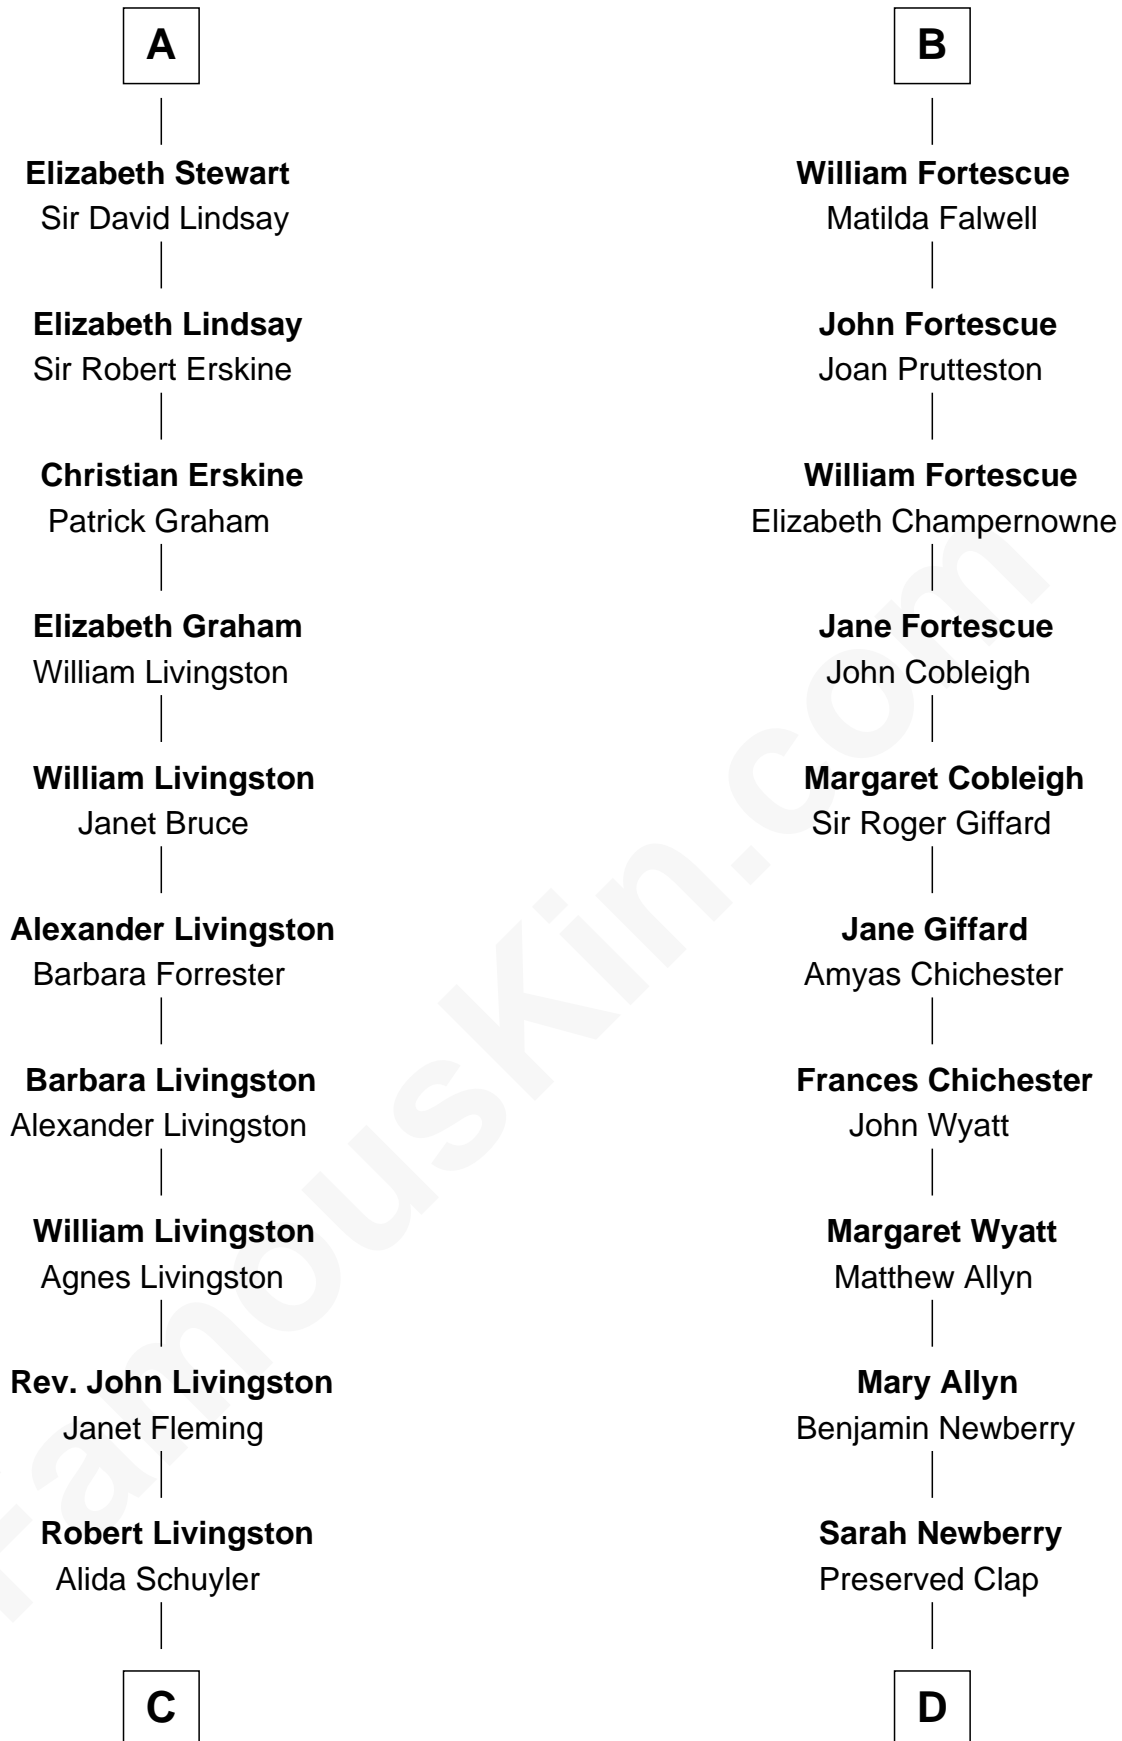

## Relationship Chart of

### Philip Livingston

*Signer of the Declaration of Independence*

18th cousin 3 times removed of

**Lewis Henry Morgan**  
*Pioneering Anthropologist*

**C**

**Philip Livingston**  
Catrina Van Brugh

**Philip Livingston**  
*Signer of Declaration of Independence*

**D**

**Thomas Clap**  
Mary King

**Elijah Clap**  
Mary Benton

**Mary Clap**  
Lemuel Steele

**Harriet Steele**  
Jedediah Morgan

**Lewis Henry Morgan**  
*Pioneering Anthropologist*

FamousKin.com