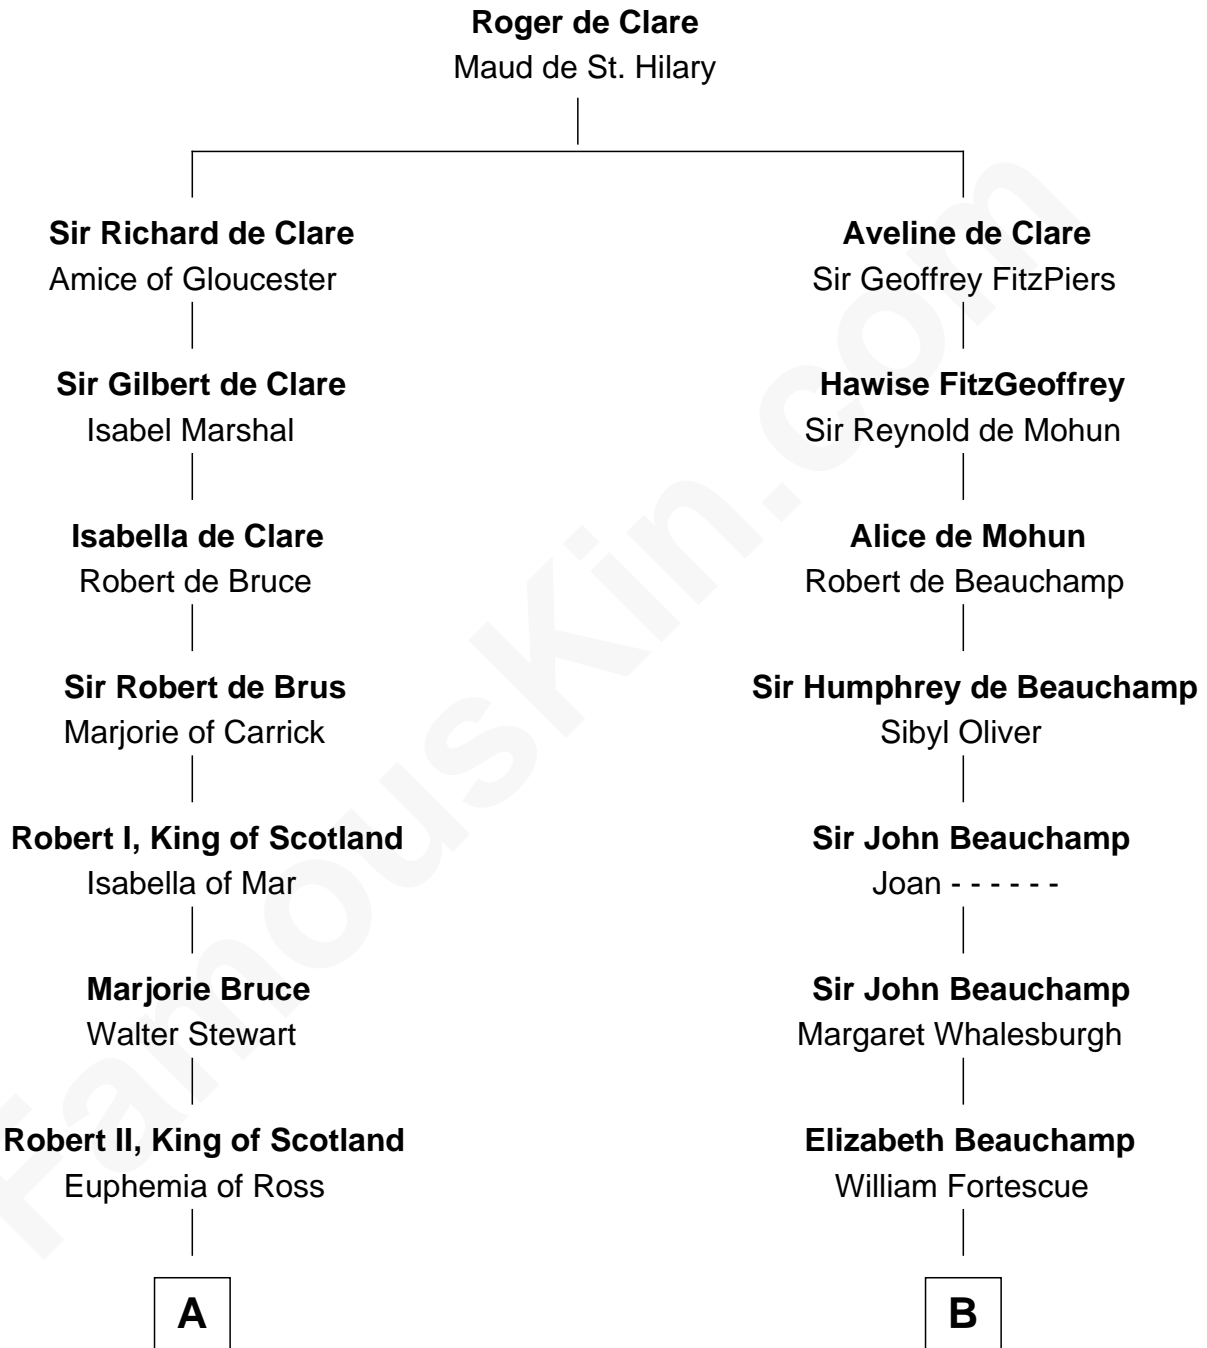

# FamousKin.com

## Relationship Chart of

### Philip Livingston

*Signer of the Declaration of Independence*

18th cousin 3 times removed of

**Lewis Henry Morgan**  
*Pioneering Anthropologist*

**C**

**Philip Livingston**  
Catrina Van Brugh

**Philip Livingston**  
*Signer of Declaration of Independence*