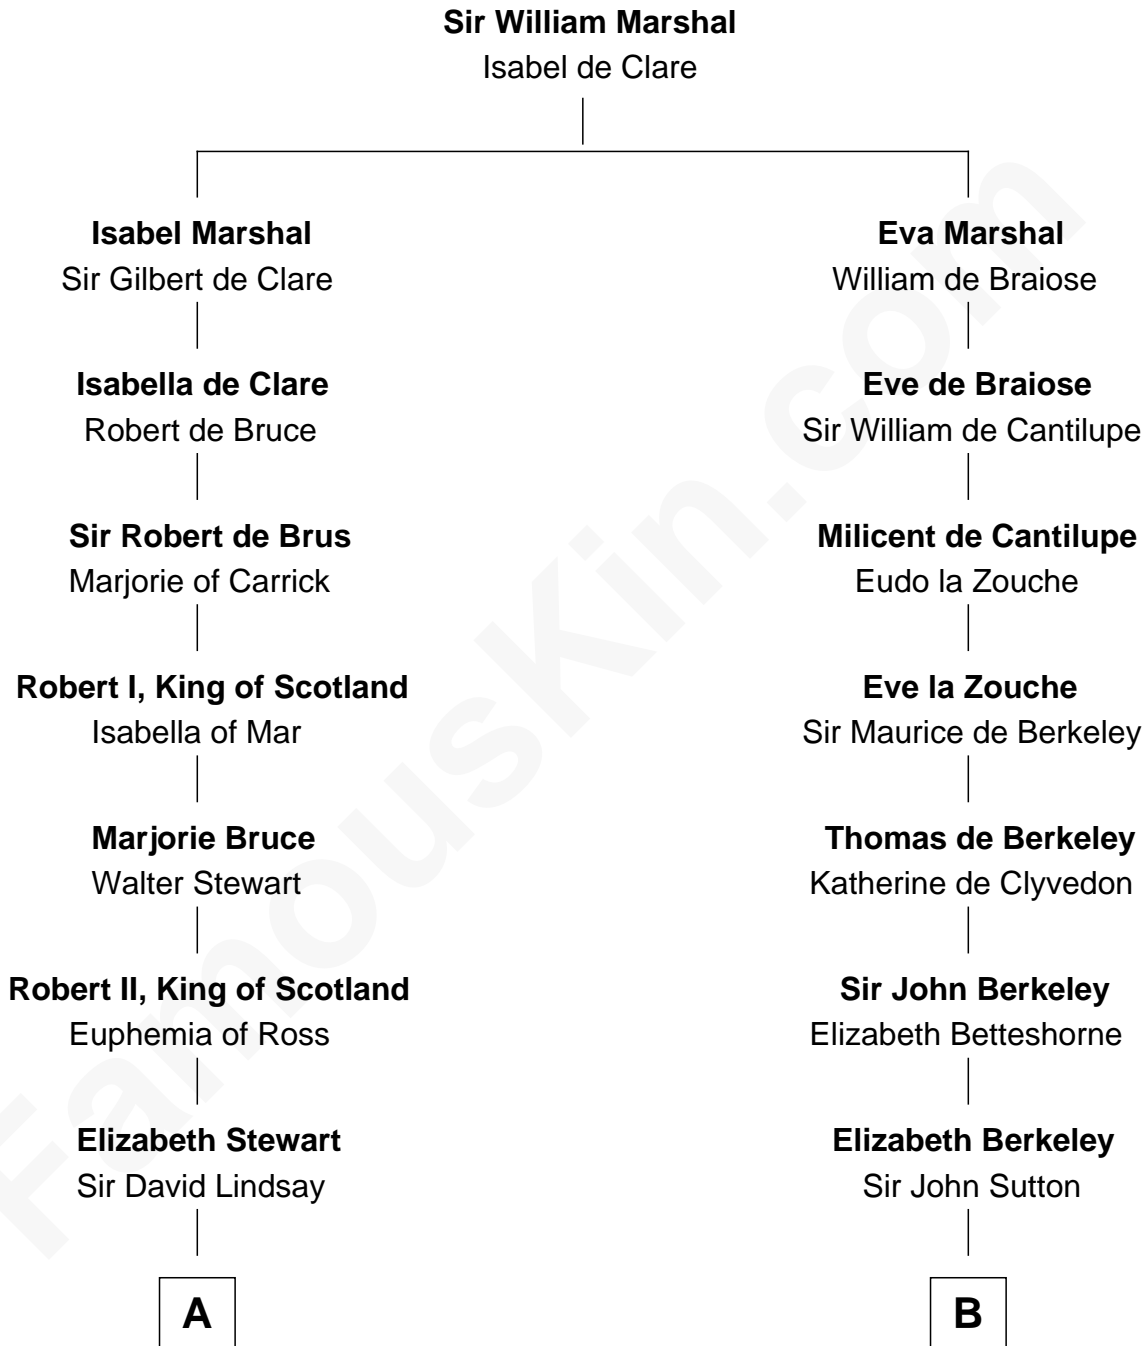

FamousKin.com

Relationship Chart of

Philip Livingston

Signer of the Declaration of Independence

17th cousin 2 times removed of

Marjorie Post

Founder of General Foods

C

—
Caroline Cushman Lathrop

Charles Rollin Post

—
Charles William Post

Elle Letitia Merriweather

—
Marjorie Post

Founder of General Foods

FamousKin.com