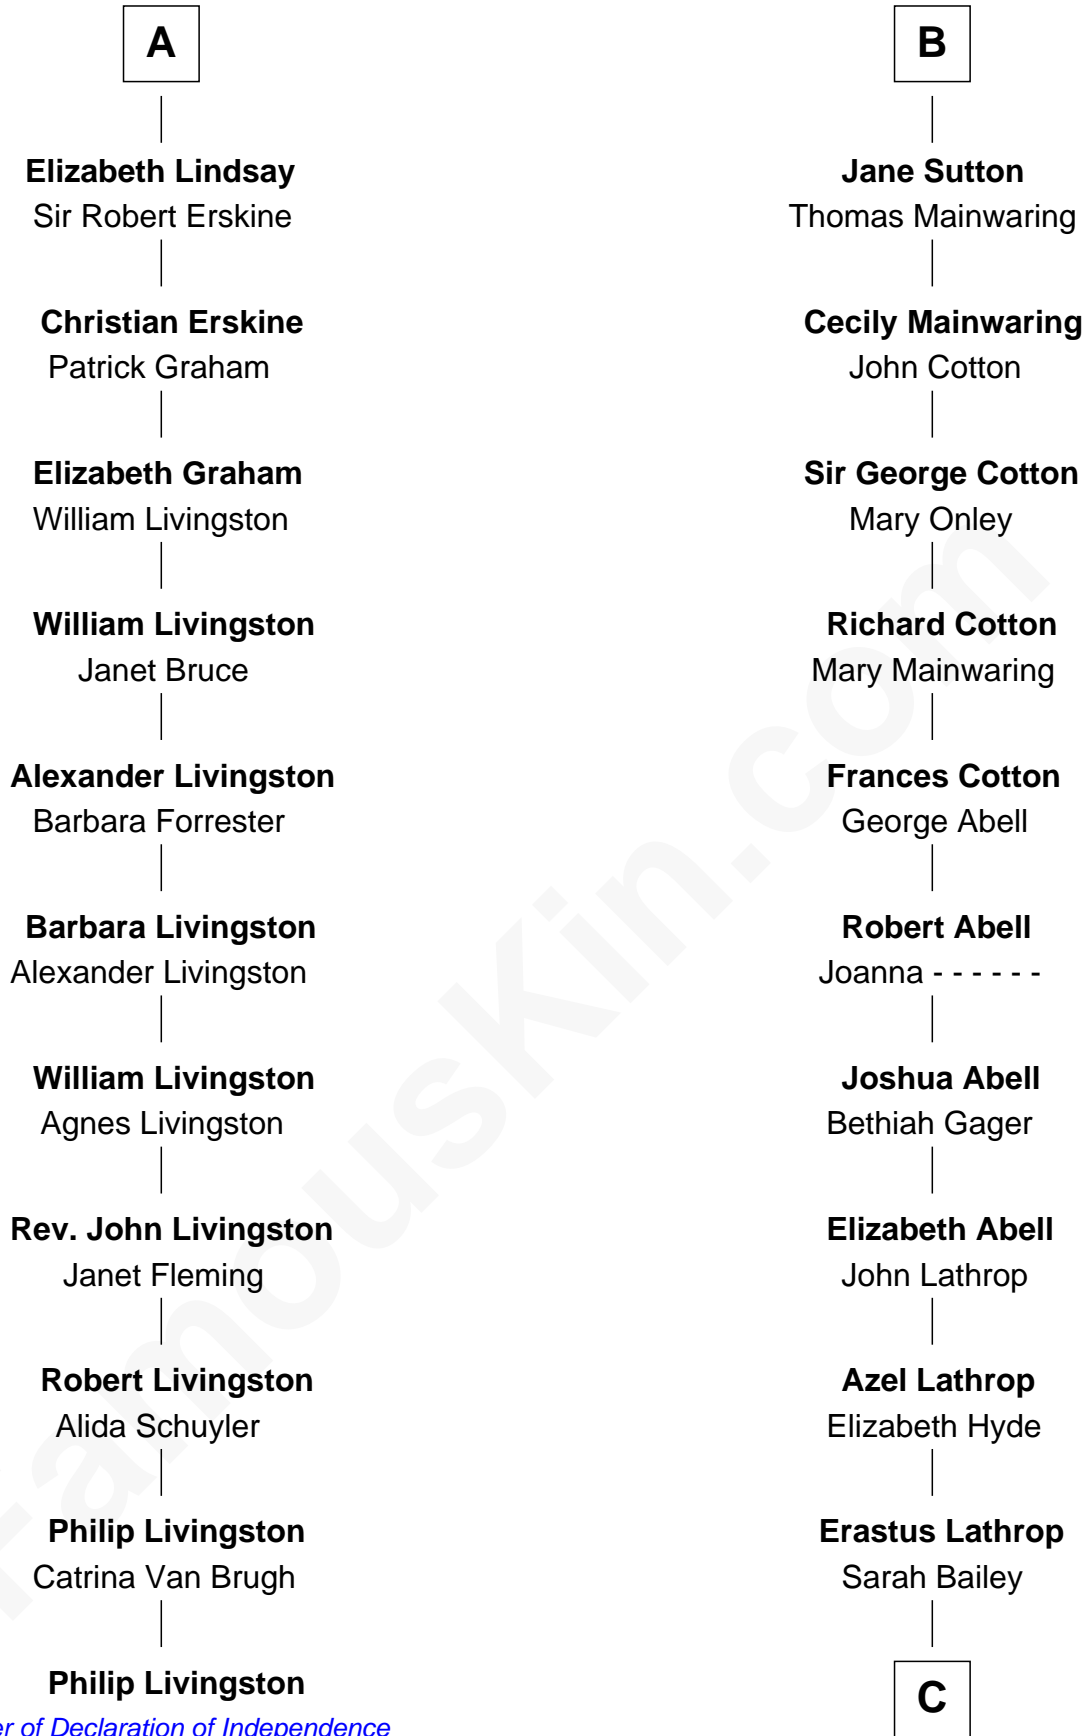

FamousKin.com

Relationship Chart of

Philip Livingston

Signer of the Declaration of Independence

17th cousin 2 times removed of

Marjorie Post

Founder of General Foods

C

—
Caroline Cushman Lathrop

Charles Rollin Post

—
Charles William Post

Elle Letitia Merriweather

—
Marjorie Post

Founder of General Foods

FamousKin.com