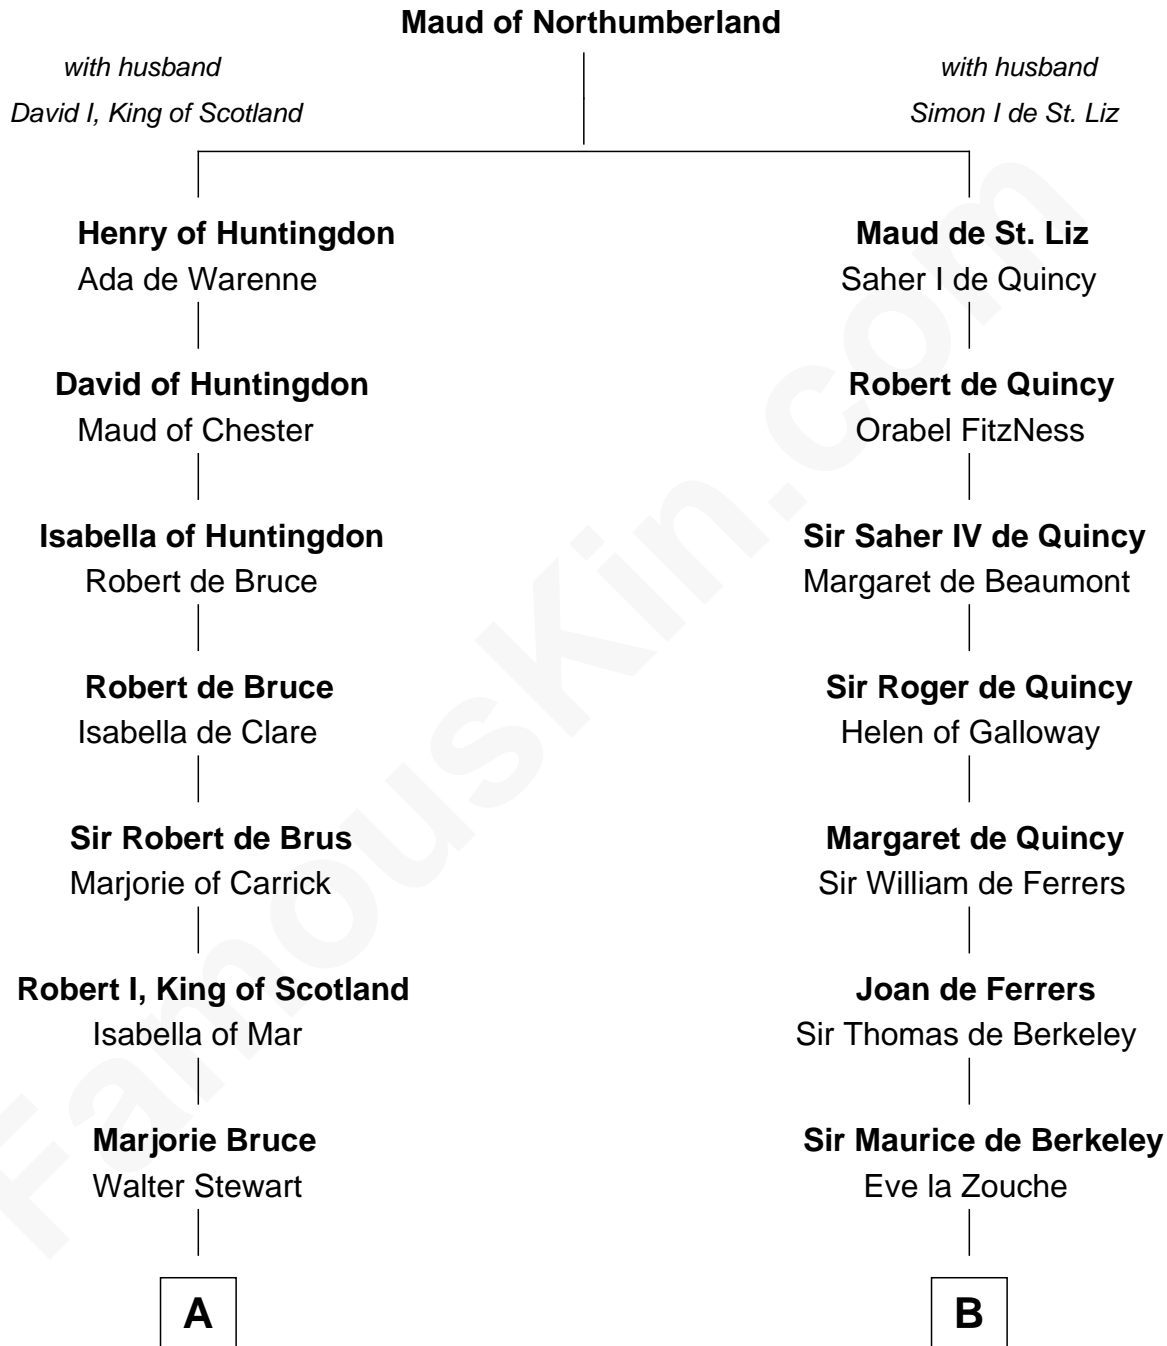

FamousKin.com

Relationship Chart of

Philip Livingston

Signer of the Declaration of Independence

19th cousin 2 times removed of

C. W. Post

Founder of Post Cereals

C

Robert Livingston

Alida Schuyler

Philip Livingston

Catrina Van Brugh

Philip Livingston

Signer of Declaration of Independence

D

Elizabeth Abell