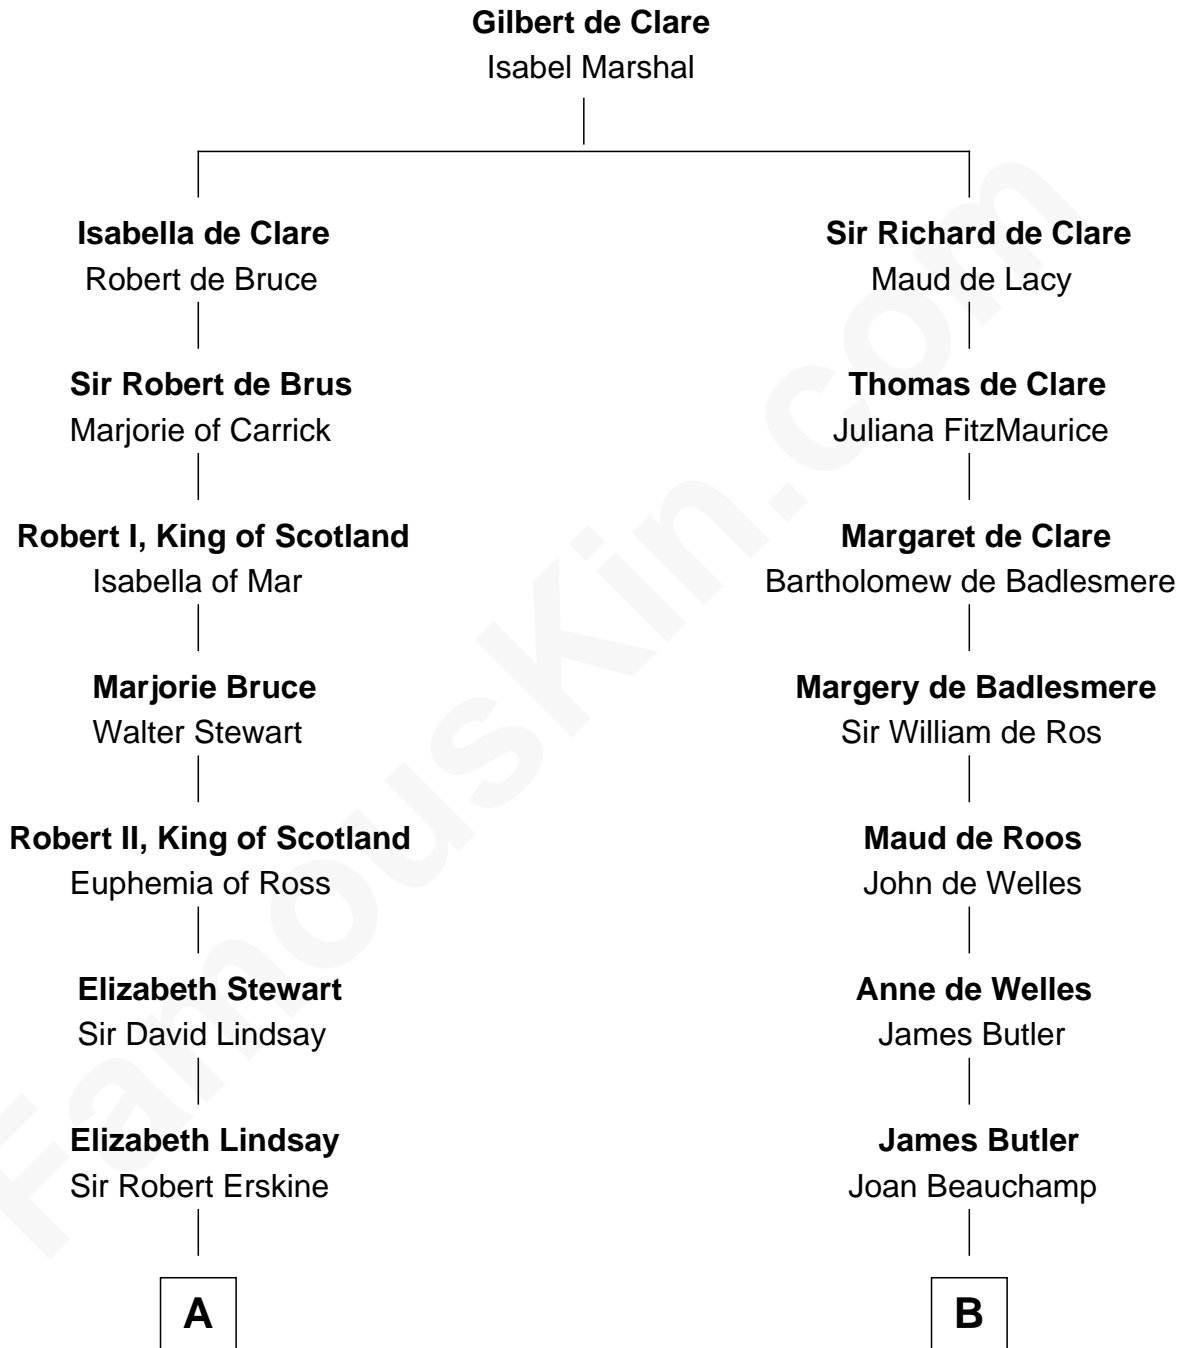

FamousKin.com

Relationship Chart of

Philip Livingston

Signer of the Declaration of Independence

16th cousin 4 times removed of

C. W. Post

Founder of Post Cereals

C

Azel Lathrop
Elizabeth Hyde

Erastus Lathrop
Sarah Bailey

Caroline Cushman Lathrop
Charles Rollin Post

C. W. Post
Founder of Post Cereals

FamousKin.com