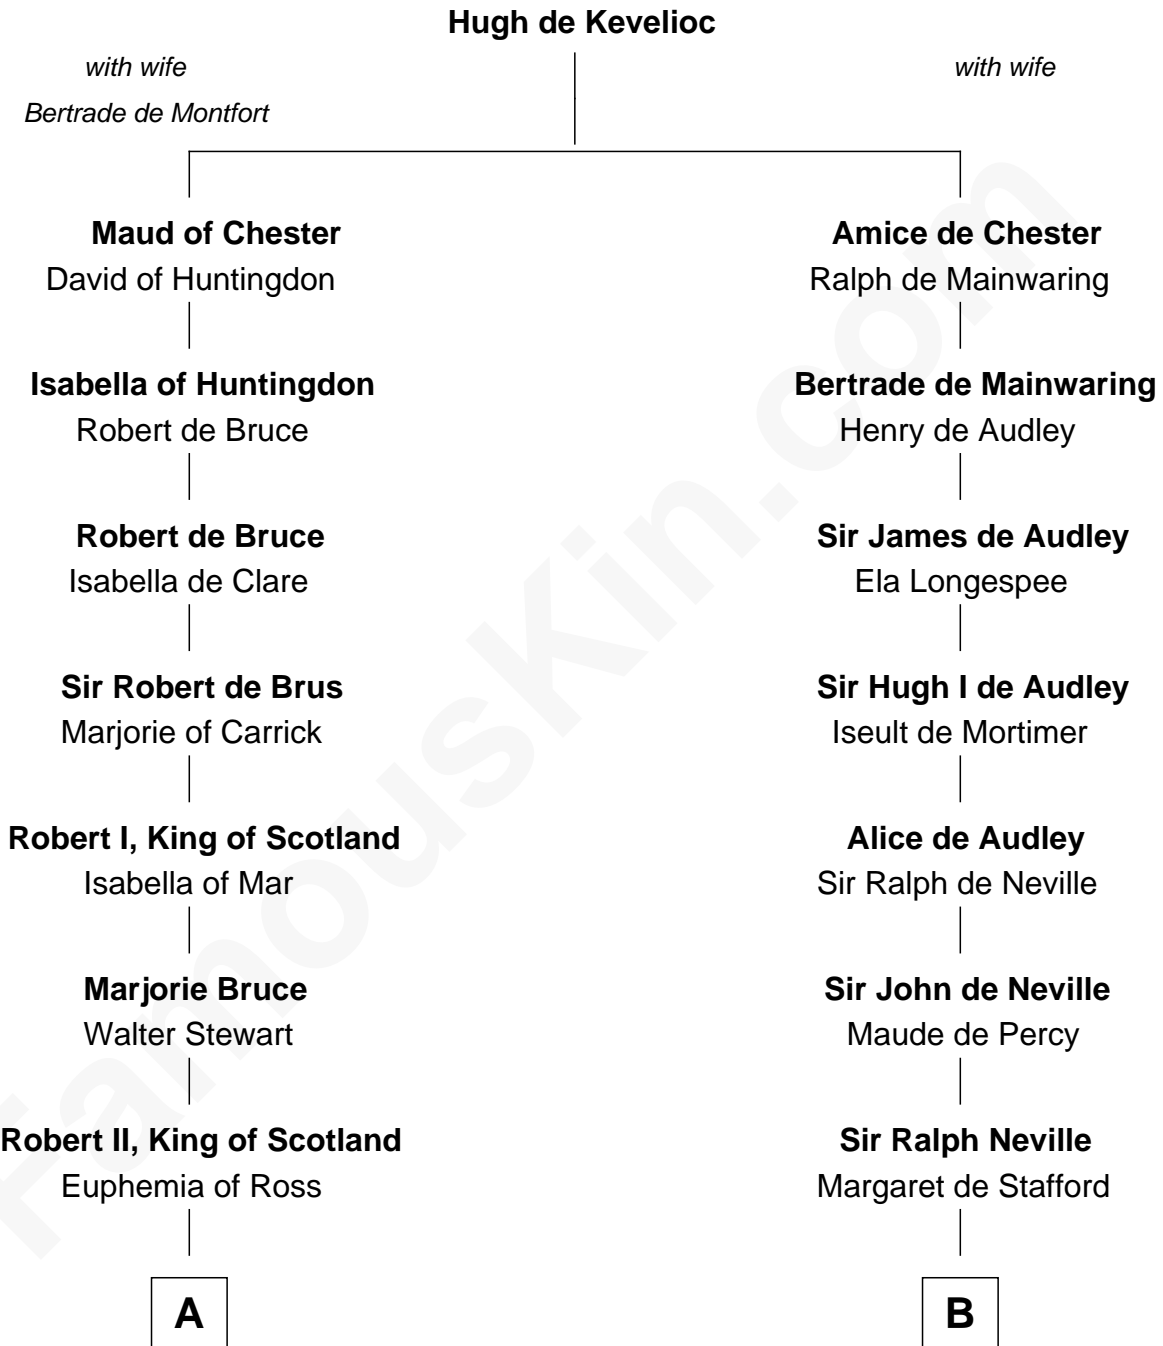

FamousKin.com

Relationship Chart of

Philip Livingston

Signer of the Declaration of Independence

18th cousin 3 times removed of

Benjamin Harrison
23rd U.S. President

C

Philip Livingston
Catrina Van Brugh

Philip Livingston
Signer of Declaration of Independence

D

Benjamin Harrison
Anne Carter

Benjamin Harrison
Elizabeth Bassett

Gen. William Henry Harrison
Anna Tuthill Symmes

John Scott Harrison
Elizabeth Ramsey Irwin