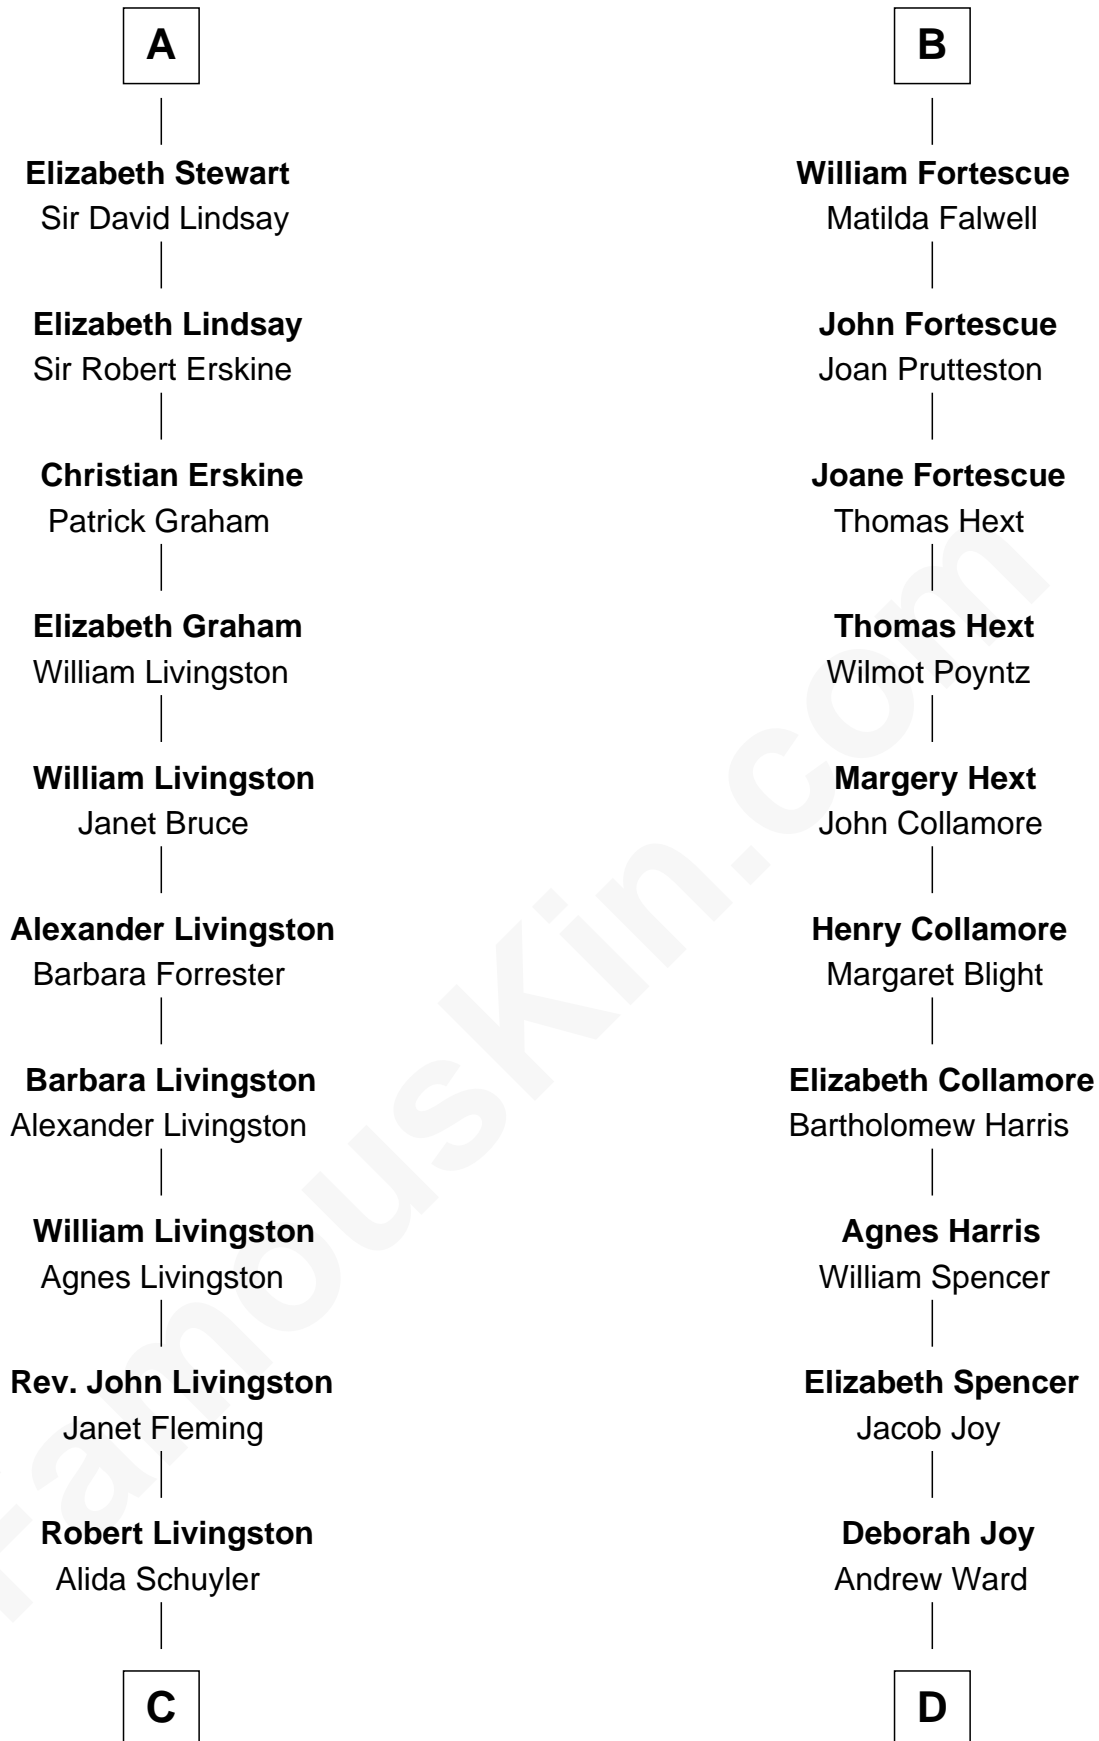

## Relationship Chart of

### Philip Livingston

*Signer of the Declaration of Independence*

18th cousin 3 times removed of

### Harriet Beecher Stowe

*Author of Uncle Tom's Cabin*

**C**

**Philip Livingston**  
Catrina Van Brugh

**Philip Livingston**  
*Signer of Declaration of Independence*

**D**

**Col. Andrew Ward**  
Elizabeth Fowler