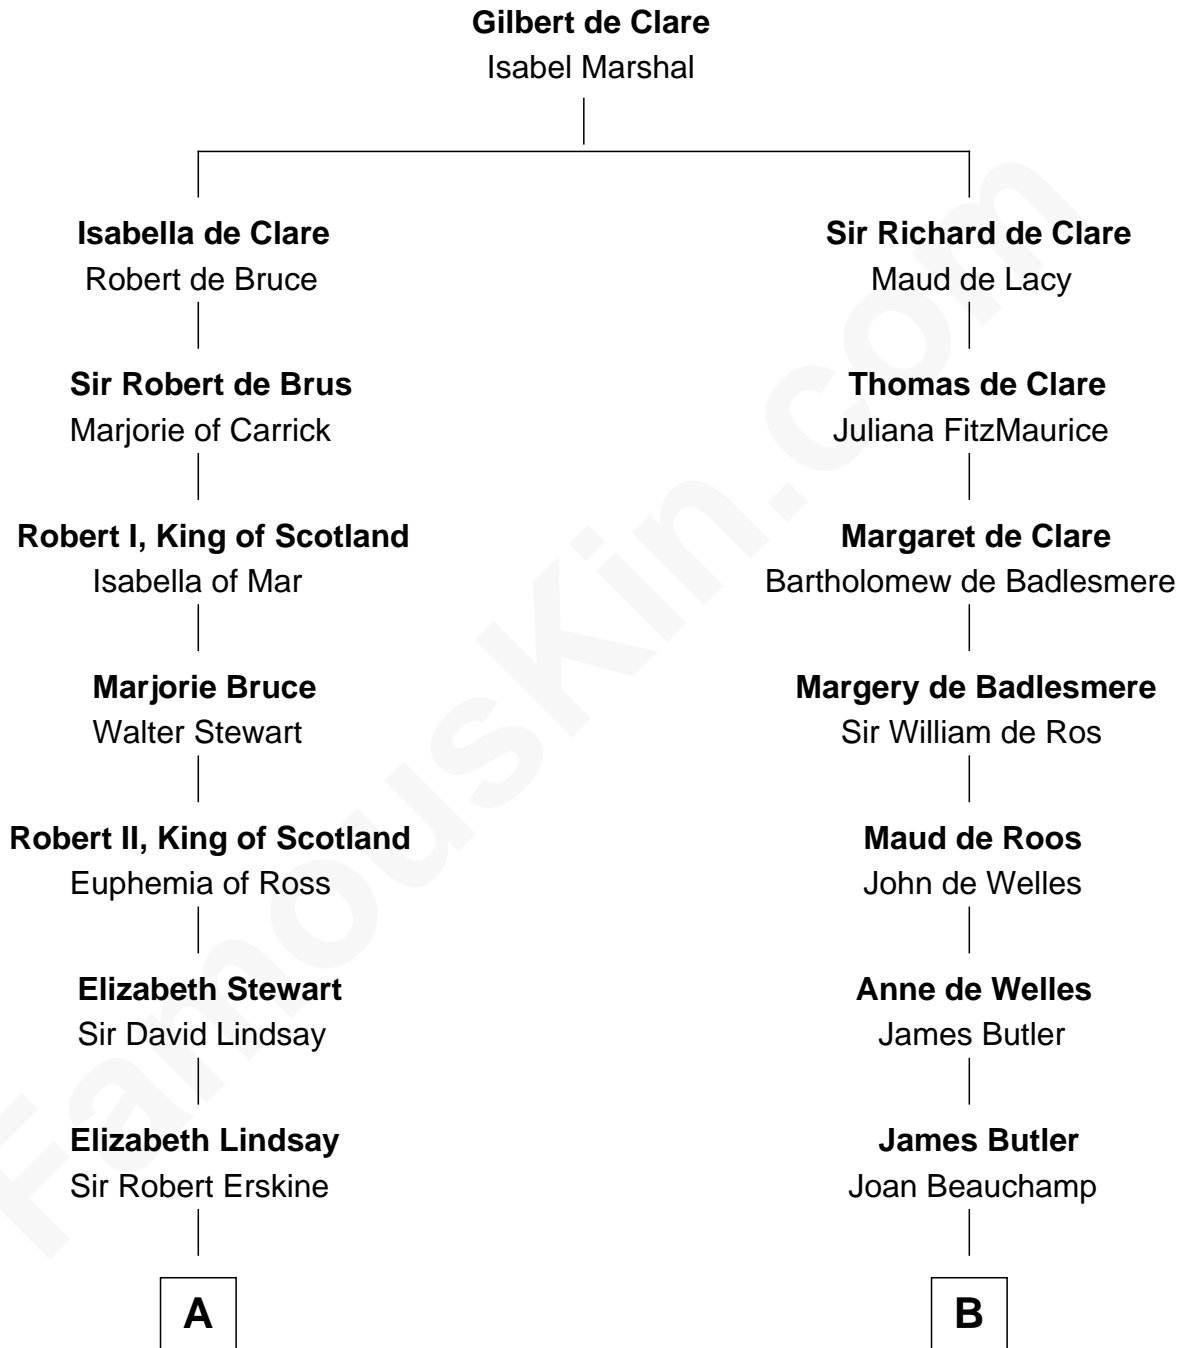

## Relationship Chart of

### Philip Livingston

*Signer of the Declaration of Independence*

16th cousin 4 times removed of

### Jay Gould

*American Railroad "Robber Baron"*

**C**

**Eleazer Osborn**

Sarah Burr

**Anna Osborn**

Abraham Gould

**John Burr Gould**

Mary More

**Jay Gould**

*"Robber Baron"*