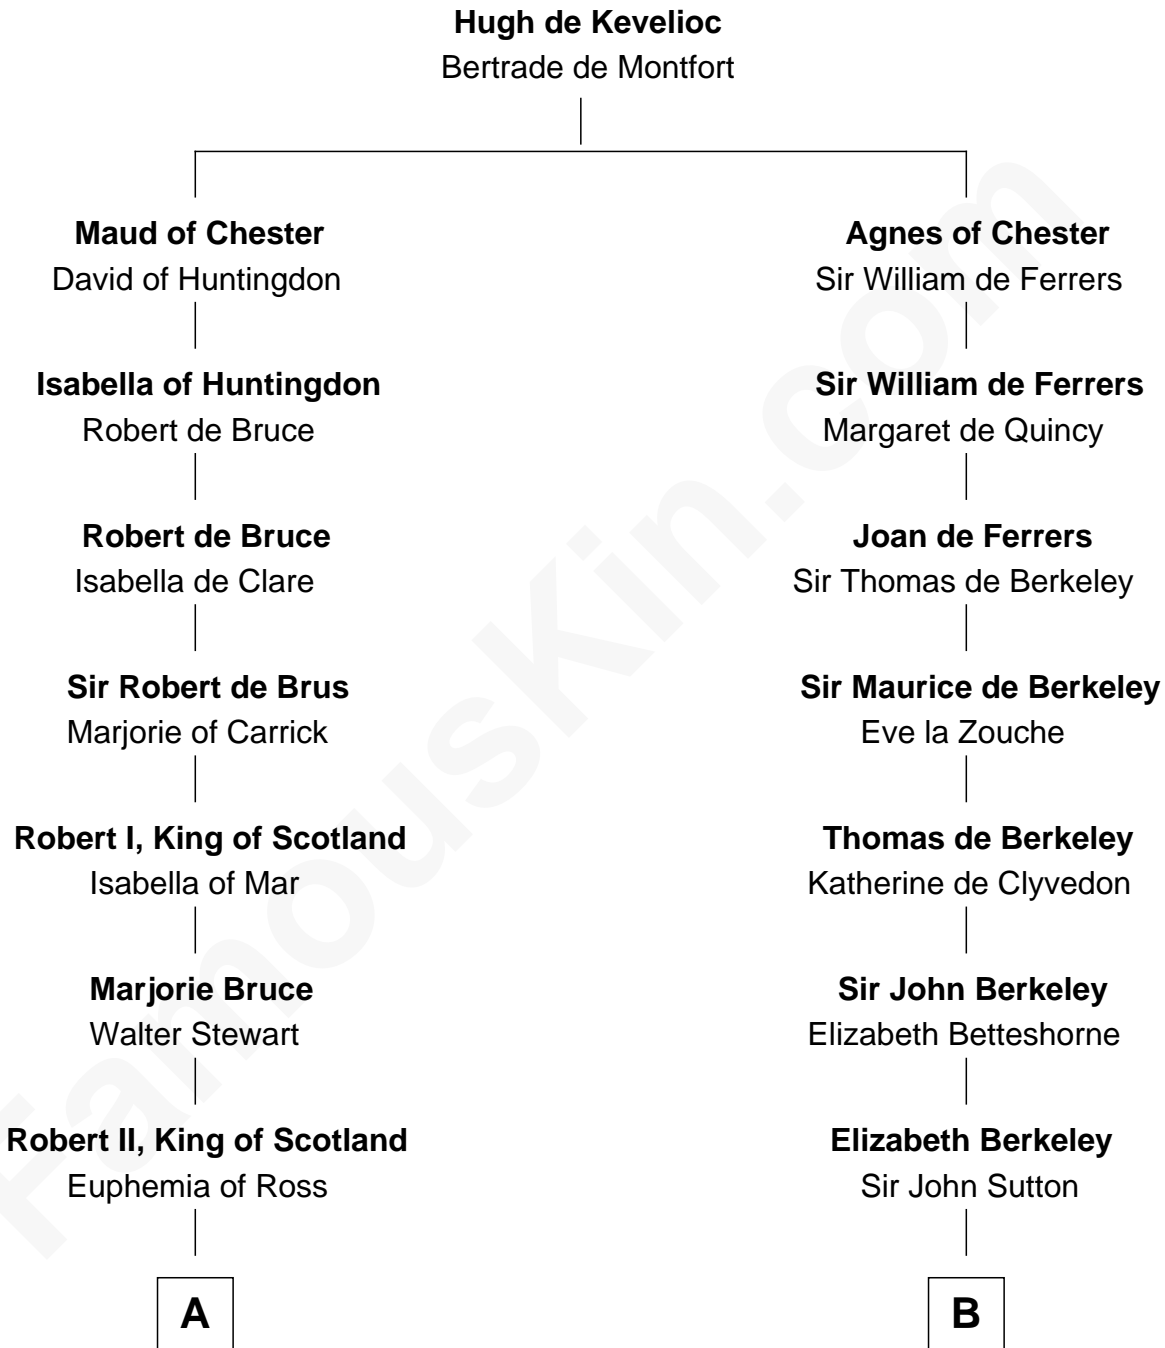

FamousKin.com

Relationship Chart of

Philip Livingston

Signer of the Declaration of Independence

18th cousin 2 times removed of

William Marsh Rice
Founder of Rice University

C

Philip Livingston
Catrina Van Brugh

Philip Livingston
Signer of Declaration of Independence

D

Hannah Holbrook
Urban Bates

Sarah Bates
David Rice

David Rice
Patty Hall

William Marsh Rice
Founder of Rice University

FamousKin.com