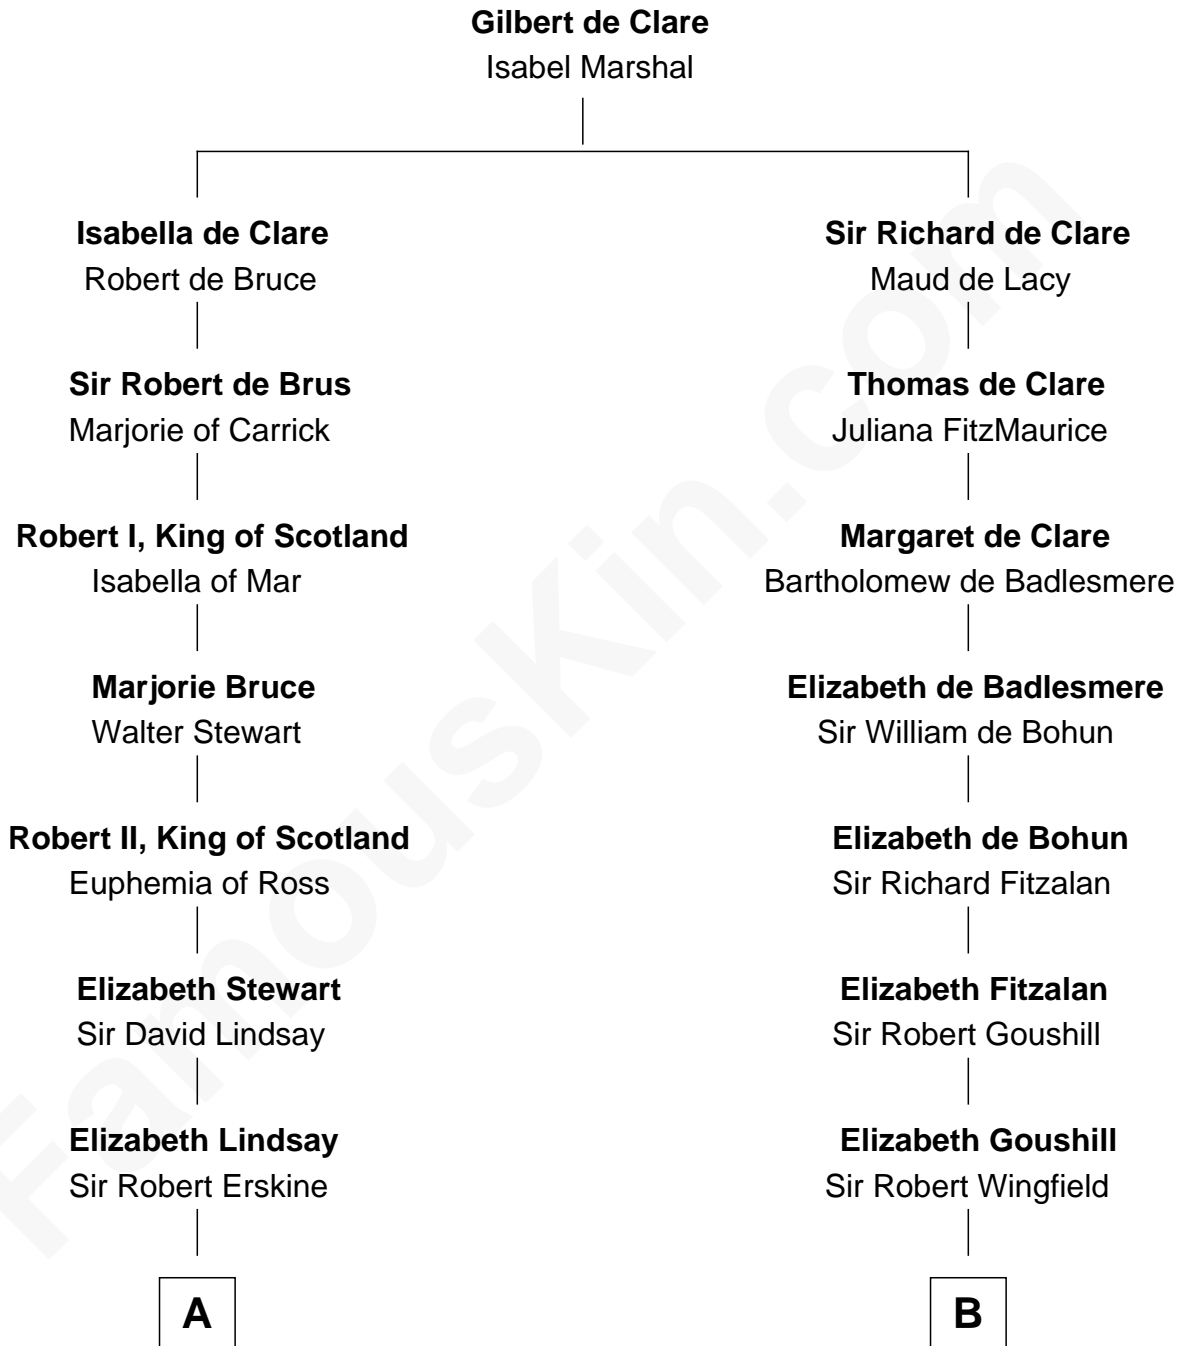

FamousKin.com

Relationship Chart of

Philip Livingston

Signer of the Declaration of Independence

16th cousin 4 times removed of

William Marsh Rice
Founder of Rice University

C

Hannah Holbrook

Urban Bates

Sarah Bates

David Rice

David Rice

Patty Hall

William Marsh Rice

Founder of Rice University

FamousKin.com