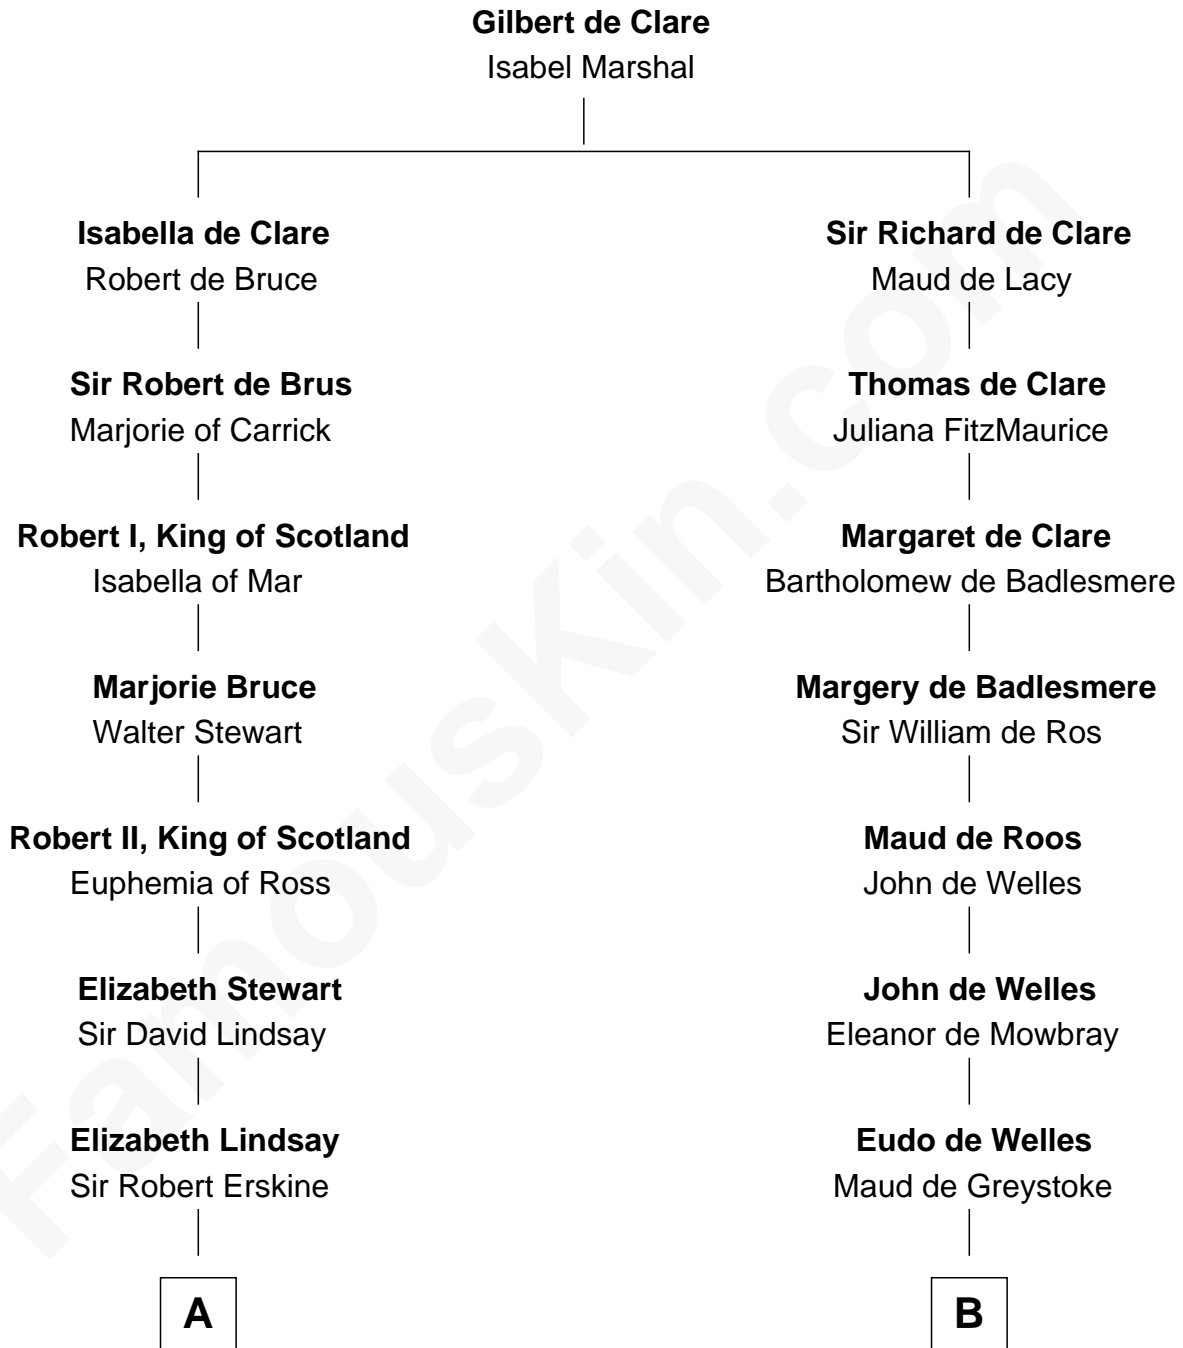

## Relationship Chart of

### Philip Livingston

*Signer of the Declaration of Independence*

16th cousin 2 times removed of

### Meriwether Lewis

*Lewis and Clark Expedition*

**A**

**Christian Erskine**

Patrick Graham

**Elizabeth Graham**

William Livingston

**William Livingston**