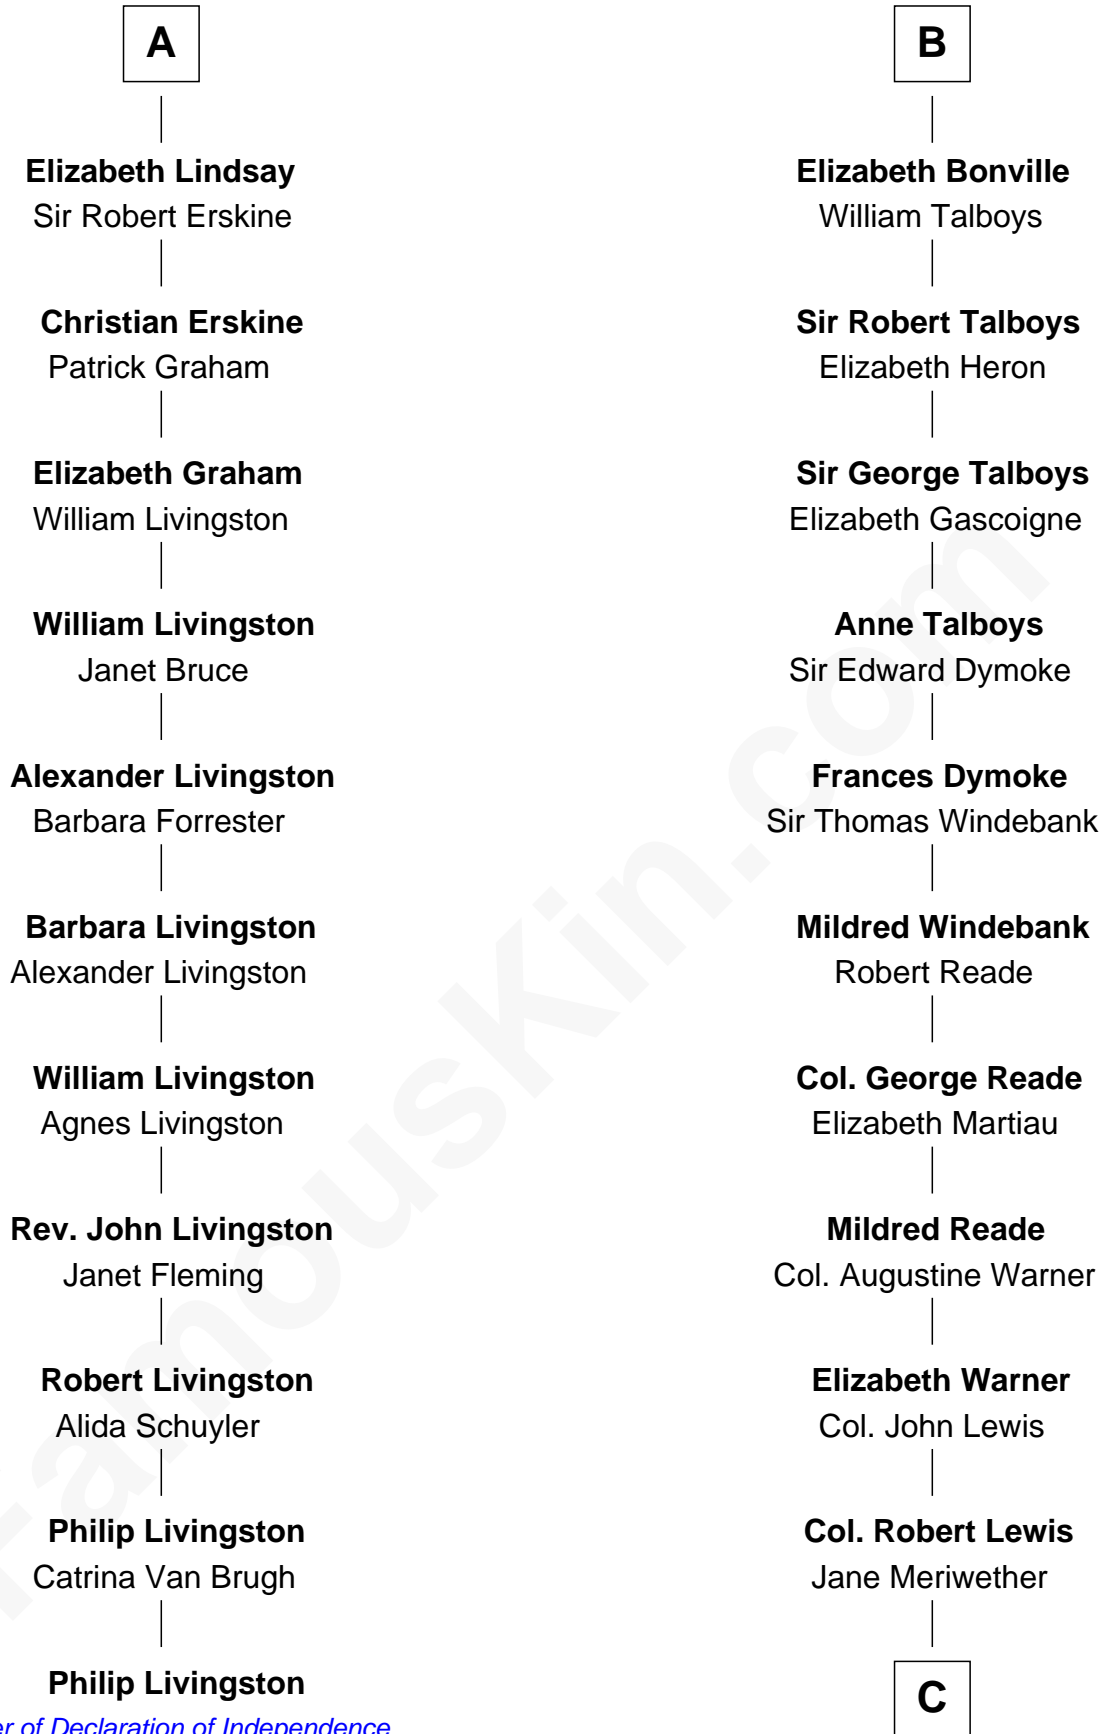

FamousKin.com

Relationship Chart of

Philip Livingston

Signer of the Declaration of Independence

17th cousin 1 time removed of

Meriwether Lewis

Lewis and Clark Expedition

David of Huntingdon

Maud of Chester

C

William Lewis
Lucy Meriwether

Meriwether Lewis
Lewis and Clark Expedition

FamousKin.com