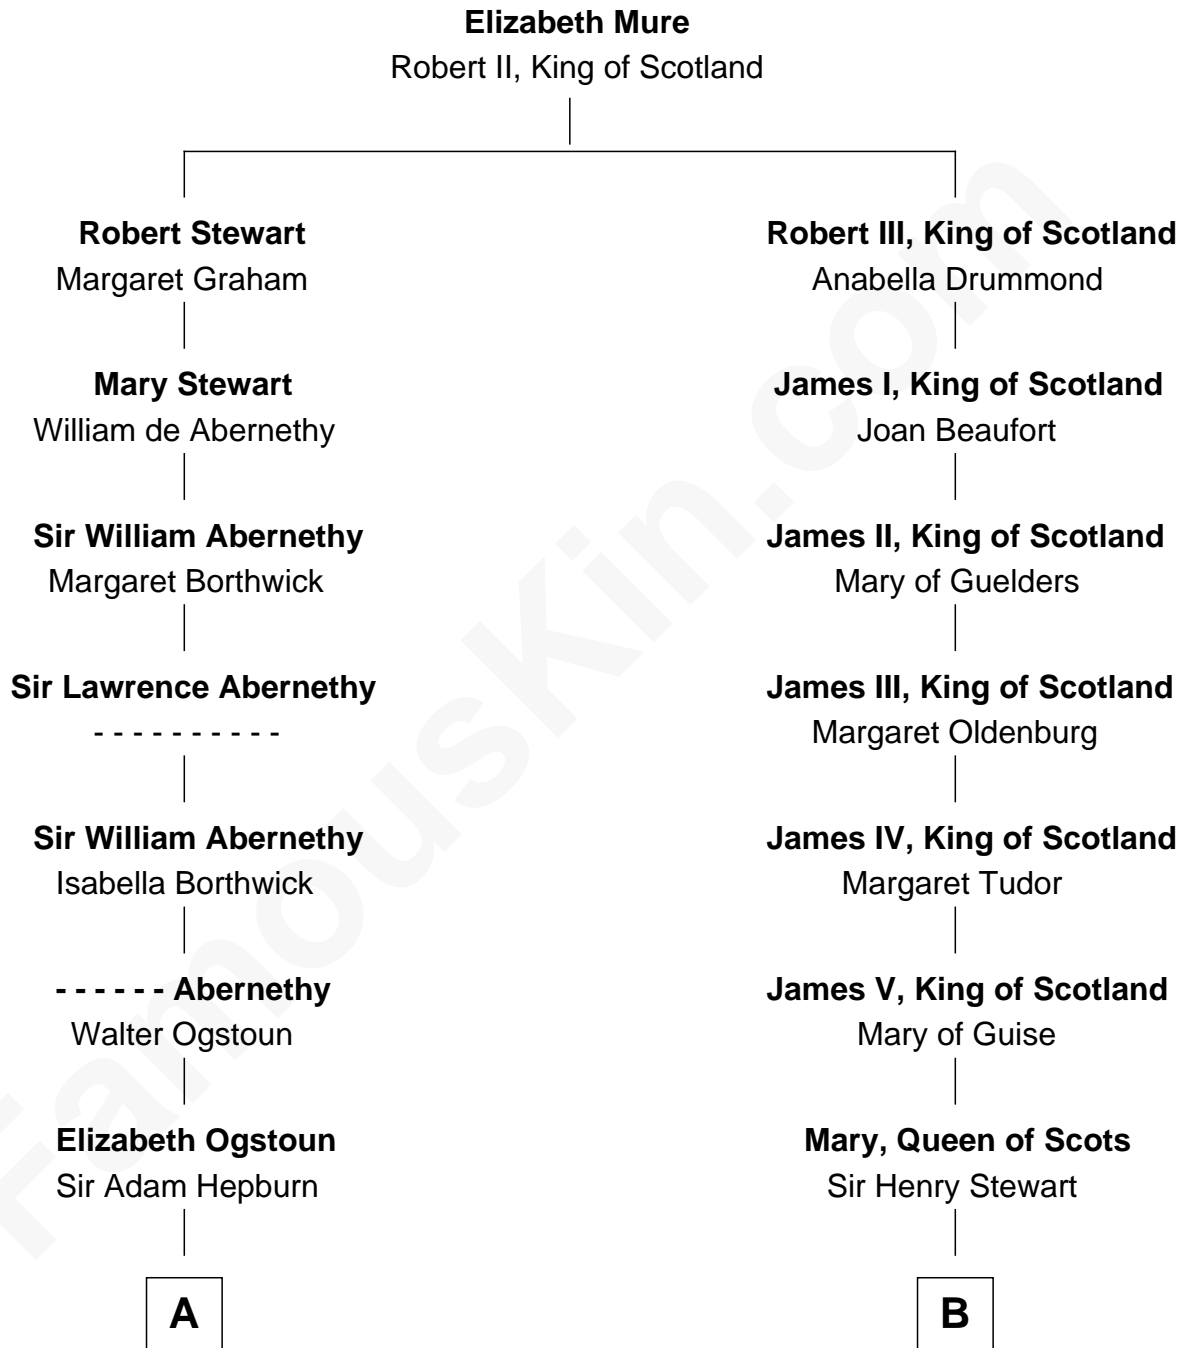

# FamousKin.com

## Relationship Chart of

### Philip Livingston

*Signer of the Declaration of Independence*

14th cousin 5 times removed of

**Sarah Ferguson**  
*Duchess of York*

C

**Marian Louisa Montagu-Douglas-Scott**

Andrew Henry Ferguson

**Ronald Ivor Ferguson**

Susan Mary Wright

**Sarah Ferguson**

*Duchess of York*

FamousKin.com