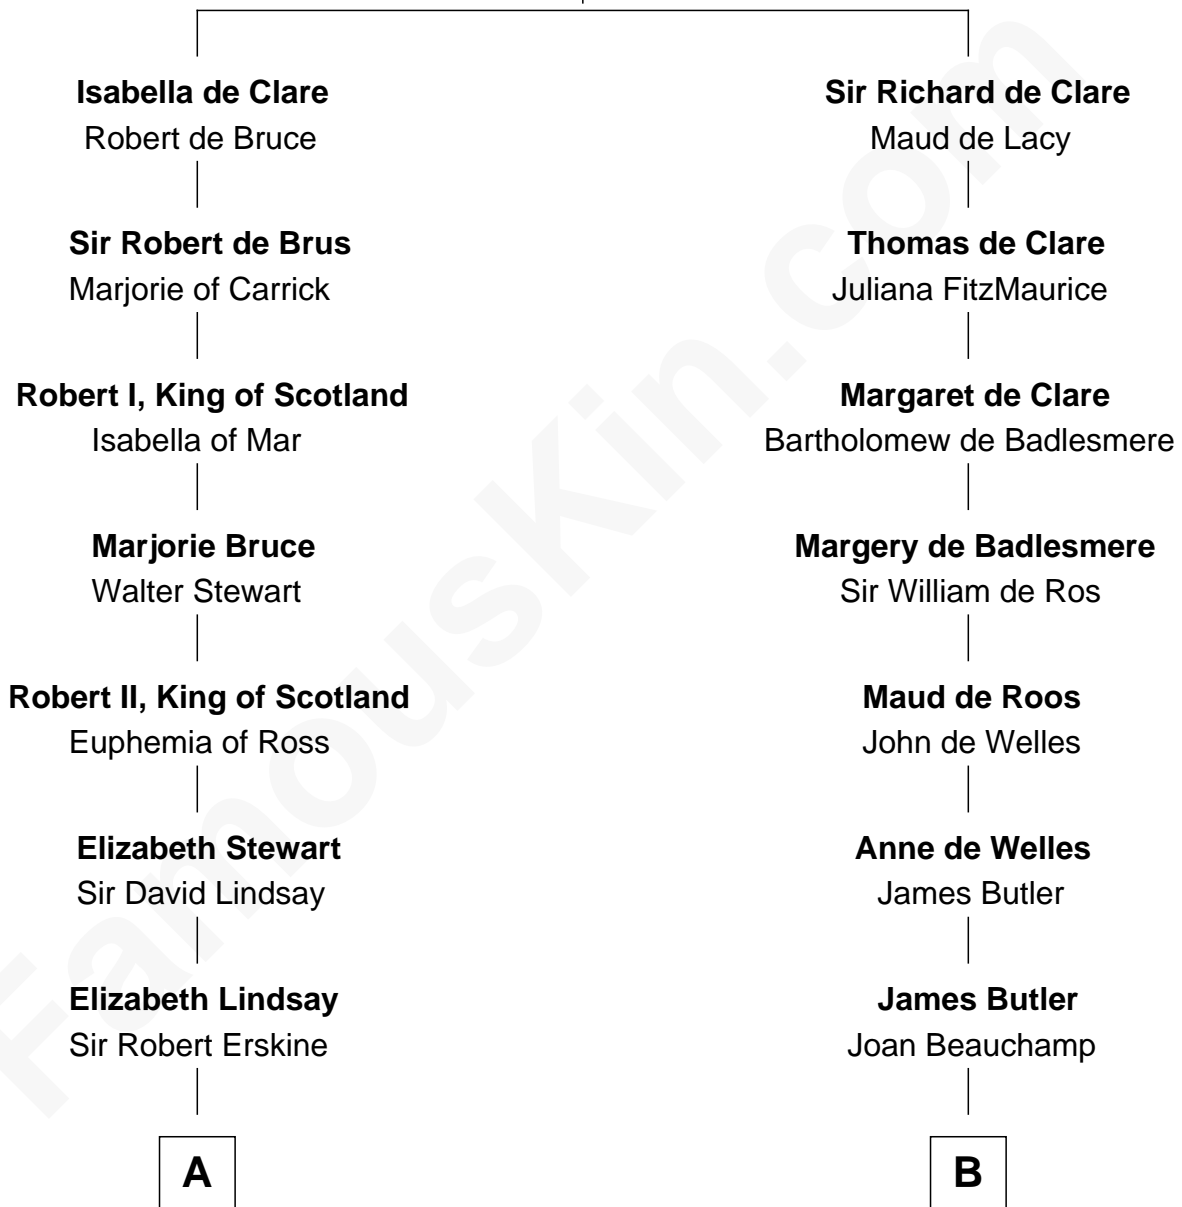

FamousKin.com

Relationship Chart of

Philip Livingston

Signer of the Declaration of Independence

16th cousin 5 times removed of

Joan Fontaine

Movie Actress

Gilbert de Clare

Isabel Marshal

C

Richard Molesworth

Catherine Cobb

John Molesworth

Louise Tomkyns

Margaret Letitia Molesworth

Charles Richard De Havilland