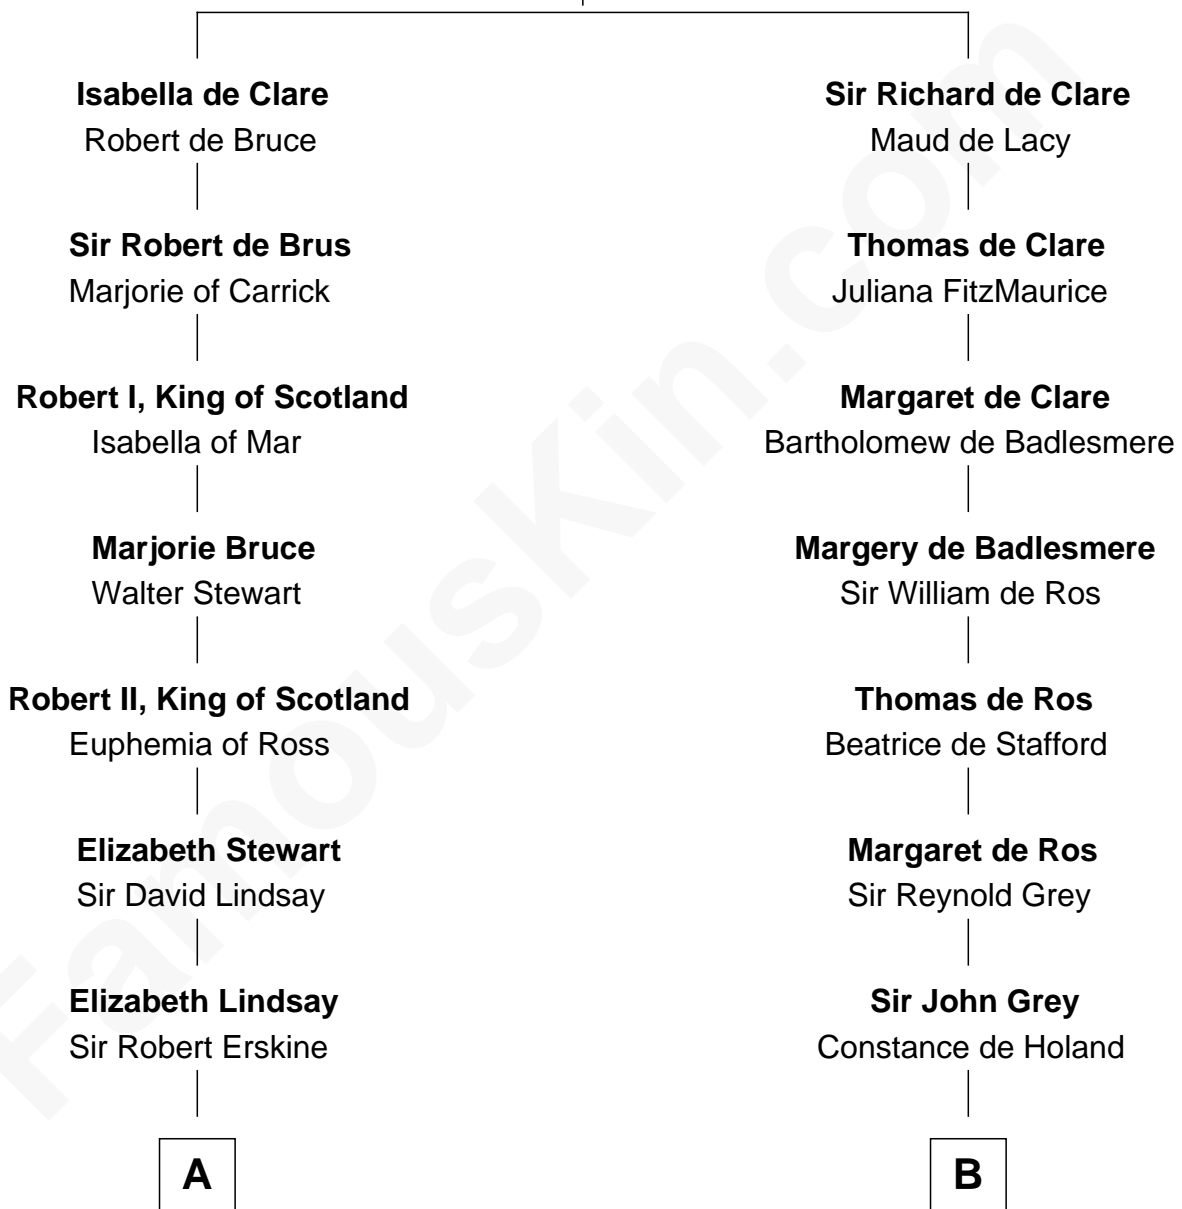

## Relationship Chart of

### Philip Livingston

*Signer of the Declaration of Independence*

16th cousin of

### George Clinton

*4th U.S. Vice President*

**Gilbert de Clare**

Isabel Marshal

**A**

**Christian Erskine**

Patrick Graham

**Elizabeth Graham**