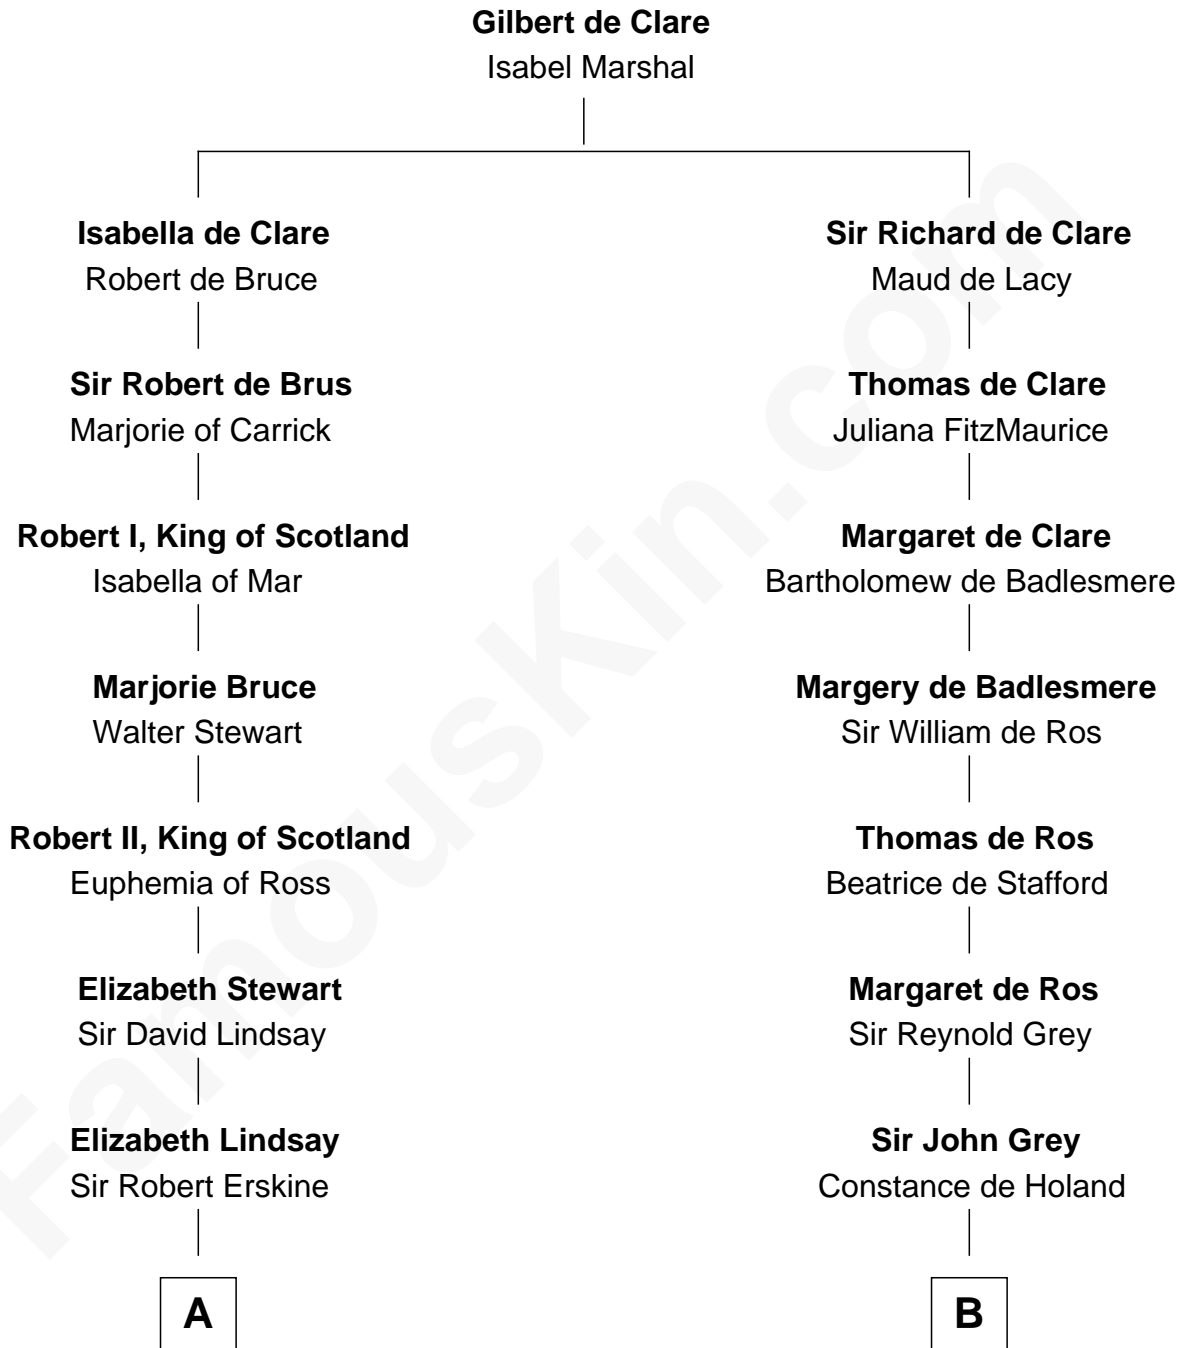

## Relationship Chart of

### Philip Livingston

*Signer of the Declaration of Independence*

16th cousin 1 time removed of

### DeWitt Clinton

*6th Governor of New York*

**A**

**Christian Erskine**

Patrick Graham

**Elizabeth Graham**

William Livingston

**William Livingston**