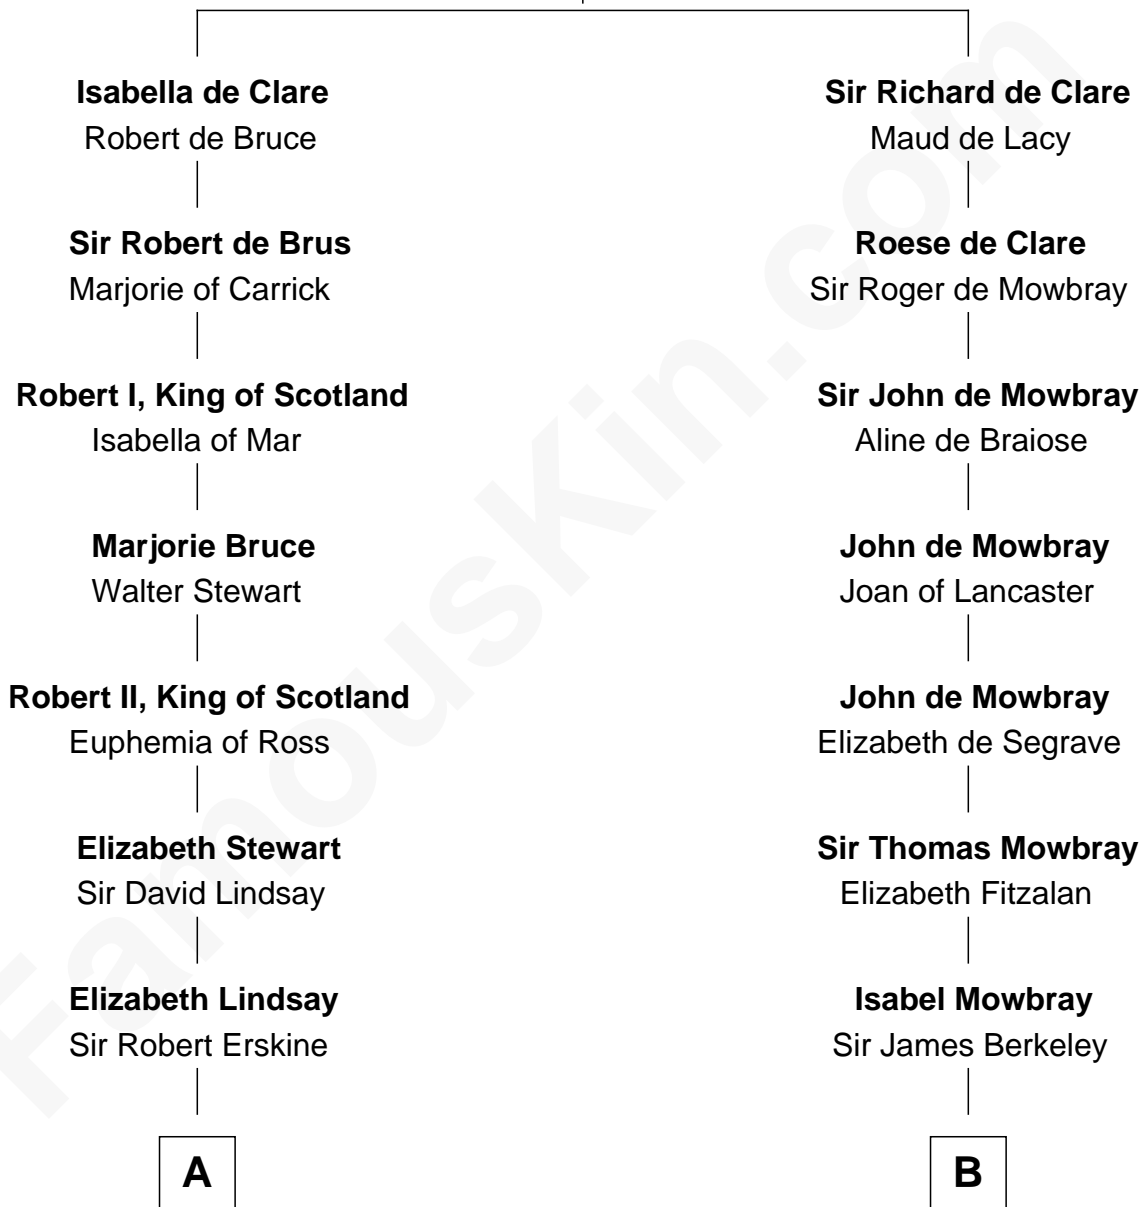

FamousKin.com

Relationship Chart of

Philip Livingston

Signer of the Declaration of Independence

16th cousin 2 times removed of

Lt. Gen. James Brudenell

Leader of the "Charge of the Light Brigade"

Gilbert de Clare

Isabel Marshal

C

Robert Brudenell
Penelope Anne Cooke

Lt. Gen. James Brudenell
Charge of the Light Brigade Leader

FamousKin.com