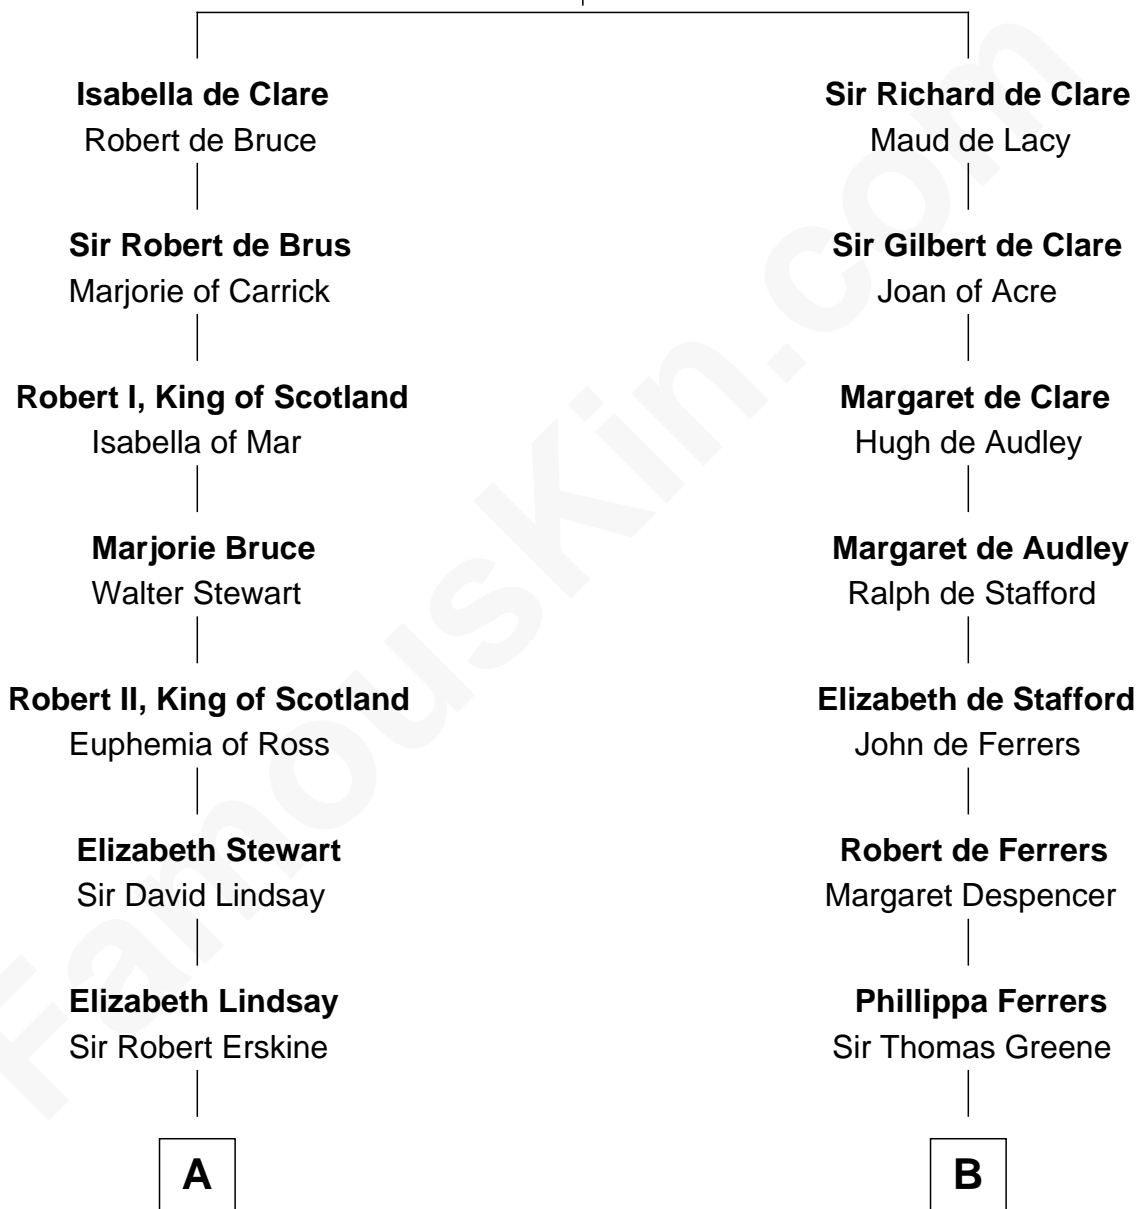

## Relationship Chart of

### Philip Livingston

*Signer of the Declaration of Independence*

15th cousin 1 time removed of

### Jonathan Swift

*Author of Gulliver's Travels*

**Gilbert de Clare**

Isabel Marshal

**A**

**Christian Erskine**

Patrick Graham

**Elizabeth Graham**