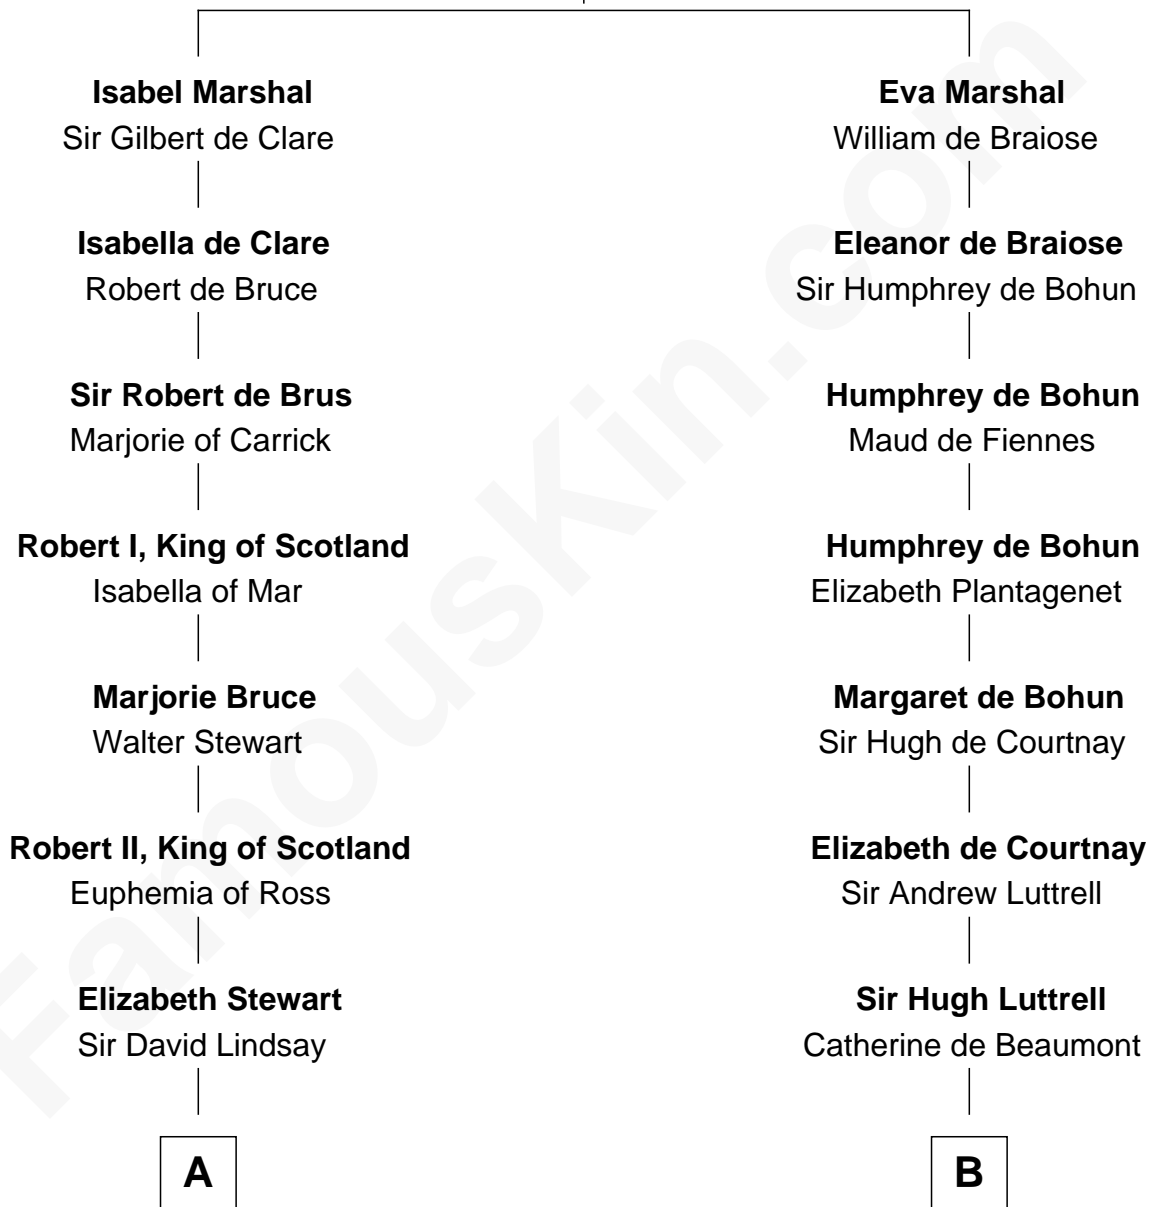

## Relationship Chart of

### Philip Livingston

*Signer of the Declaration of Independence*

17th cousin 3 times removed of

### Herman Melville

*Author of Moby Dick*

**Sir William Marshal**

Isabel de Clare

**C**

—  
**Mercy Greenleaf**

John Scollay

—  
**Priscilla Scollay**