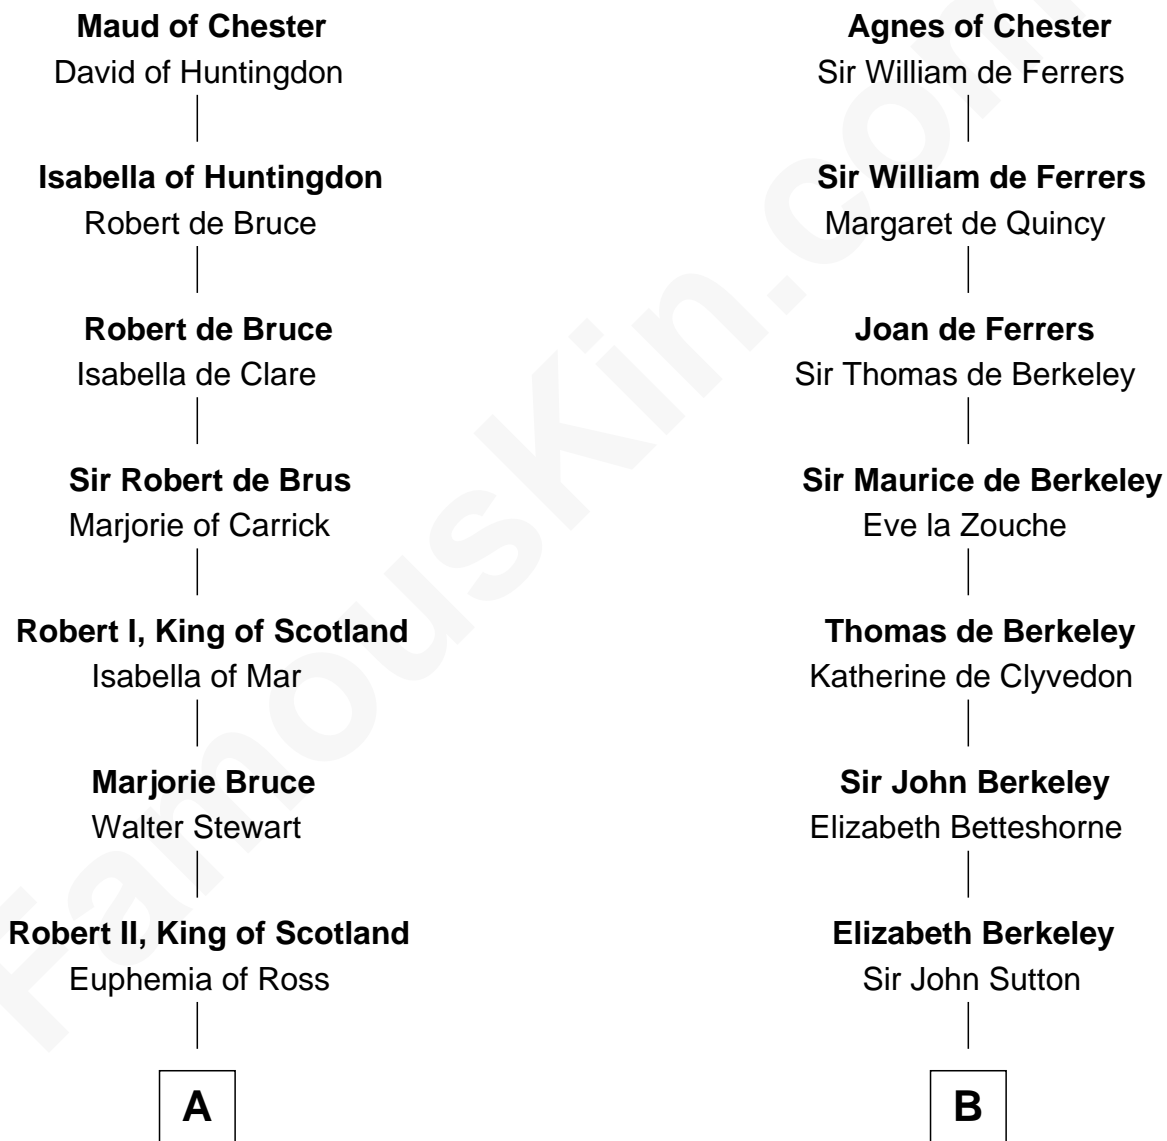

FamousKin.com

Relationship Chart of

Philip Livingston

Signer of the Declaration of Independence

18th cousin 2 times removed of

Melvyn Douglas
Movie Actor

Hugh de Kevelioc
Bertrade de Montfort

C

Philip Livingston
Catrina Van Brugh

Philip Livingston
Signer of Declaration of Independence

D

Erskine Douglas
Sophia Garrett

Emma Jane Douglas
Col. George Taliaferro Shackelford

Lena Priscilla Shackelford
Edouard Gregory Hesselberg