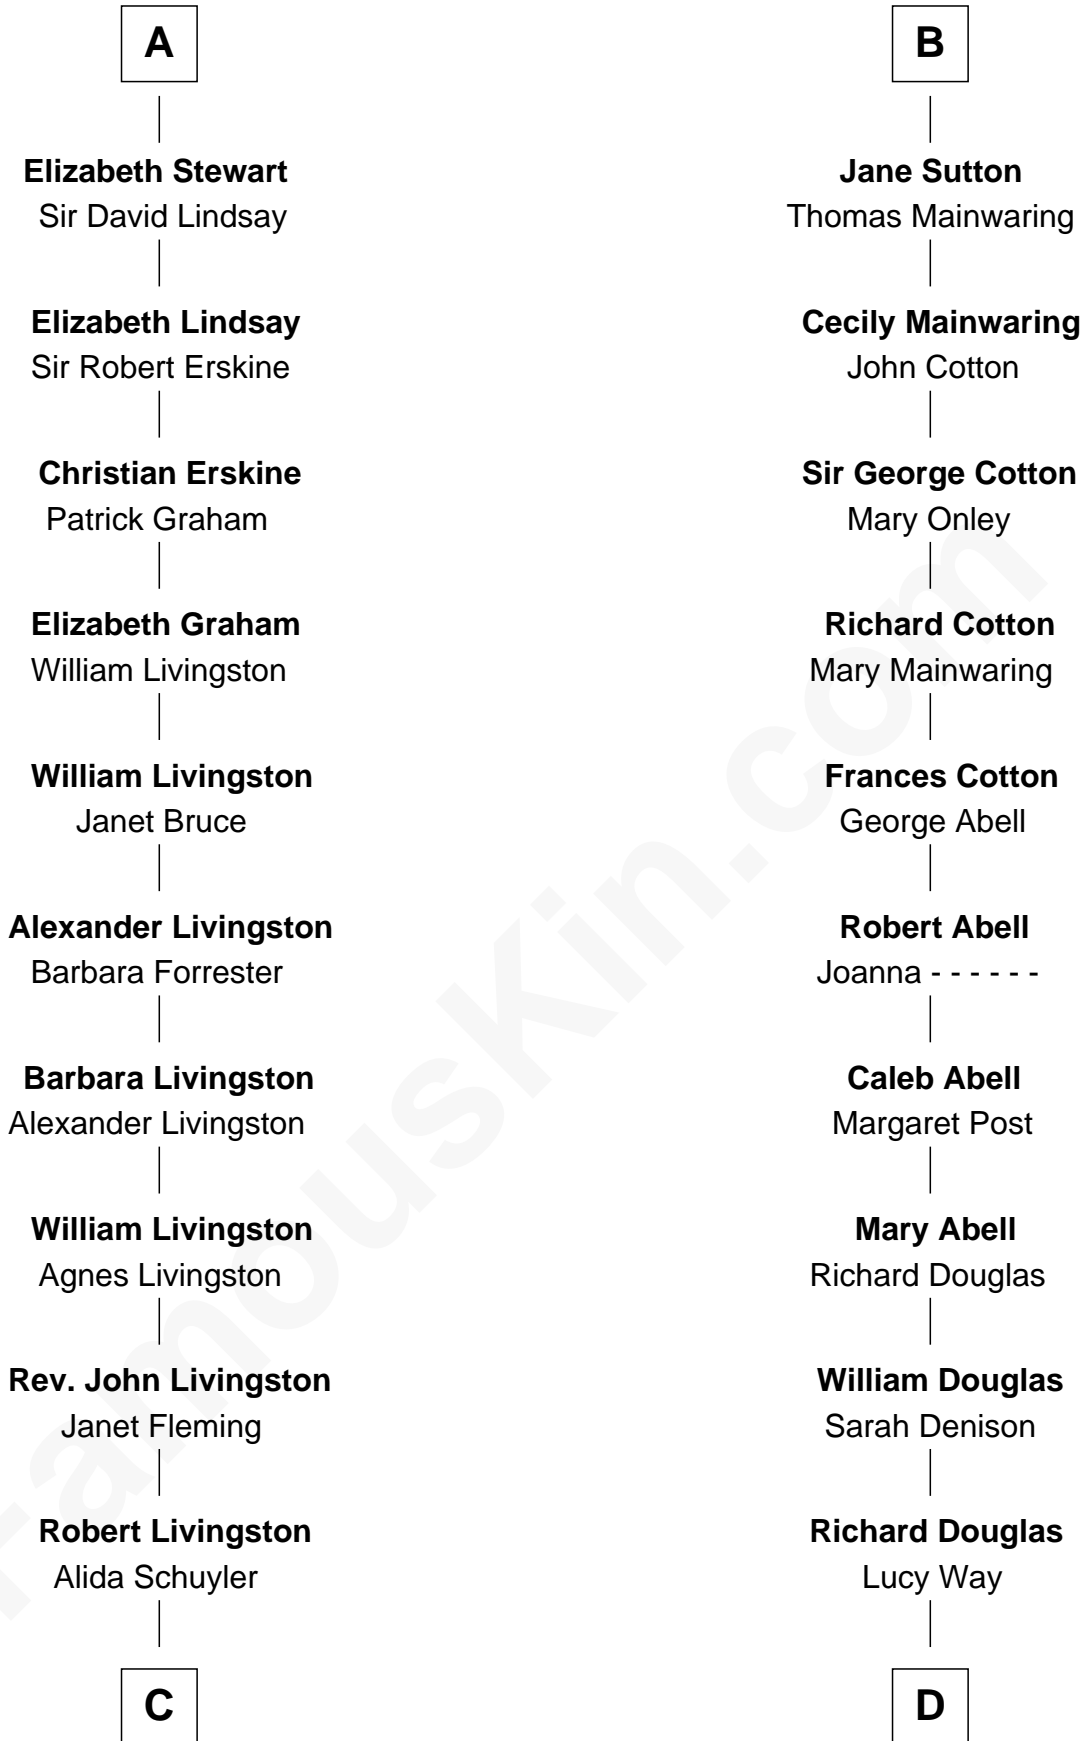

FamousKin.com

Relationship Chart of

Philip Livingston

Signer of the Declaration of Independence

18th cousin 2 times removed of

Melvyn Douglas
Movie Actor

Hugh de Kevelioc
Bertrade de Montfort

C

Philip Livingston
Catrina Van Brugh

Philip Livingston
Signer of Declaration of Independence

D

Erskine Douglas
Sophia Garrett

Emma Jane Douglas
Col. George Taliaferro Shackelford

Lena Priscilla Shackelford
Edouard Gregory Hesselberg