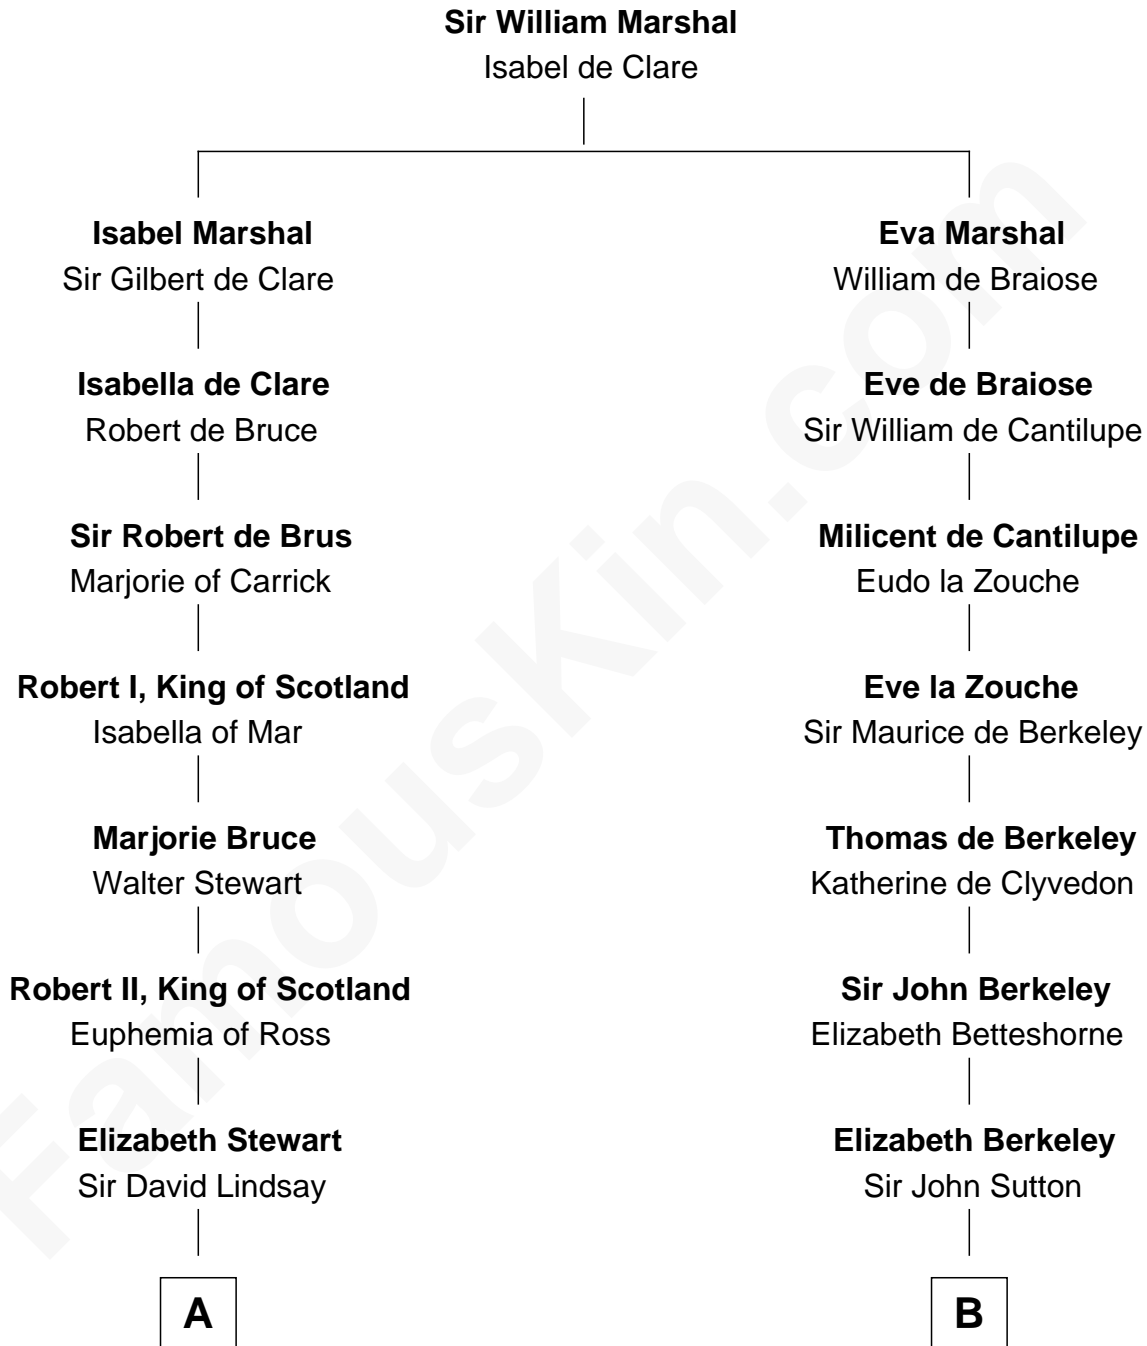

# FamousKin.com

## Relationship Chart of

### Philip Livingston

*Signer of the Declaration of Independence*

17th cousin 3 times removed of

**Melvyn Douglas**  
*Movie Actor*

**C**

Erskine Douglas

Sophia Garrett

Emma Jane Douglas