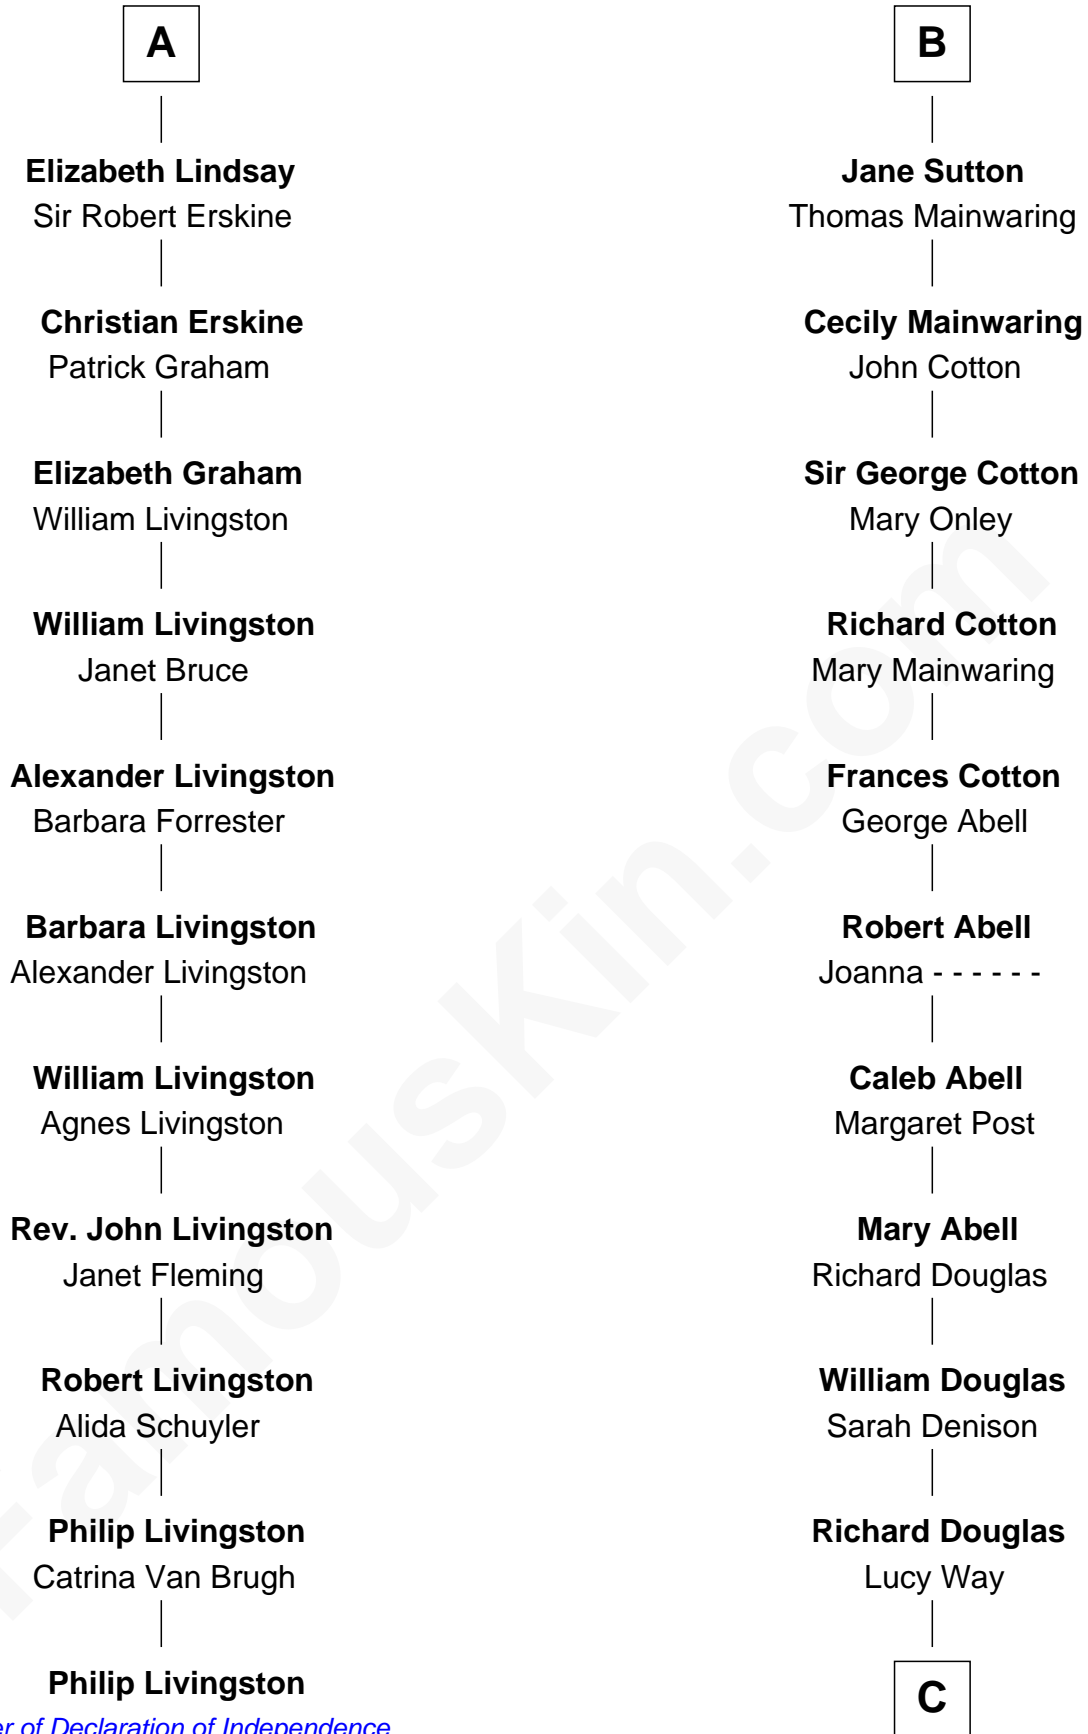

## Relationship Chart of

### Philip Livingston

*Signer of the Declaration of Independence*

17th cousin 3 times removed of

**Melvyn Douglas**  
*Movie Actor*

**C**

Erskine Douglas

Sophia Garrett

Emma Jane Douglas