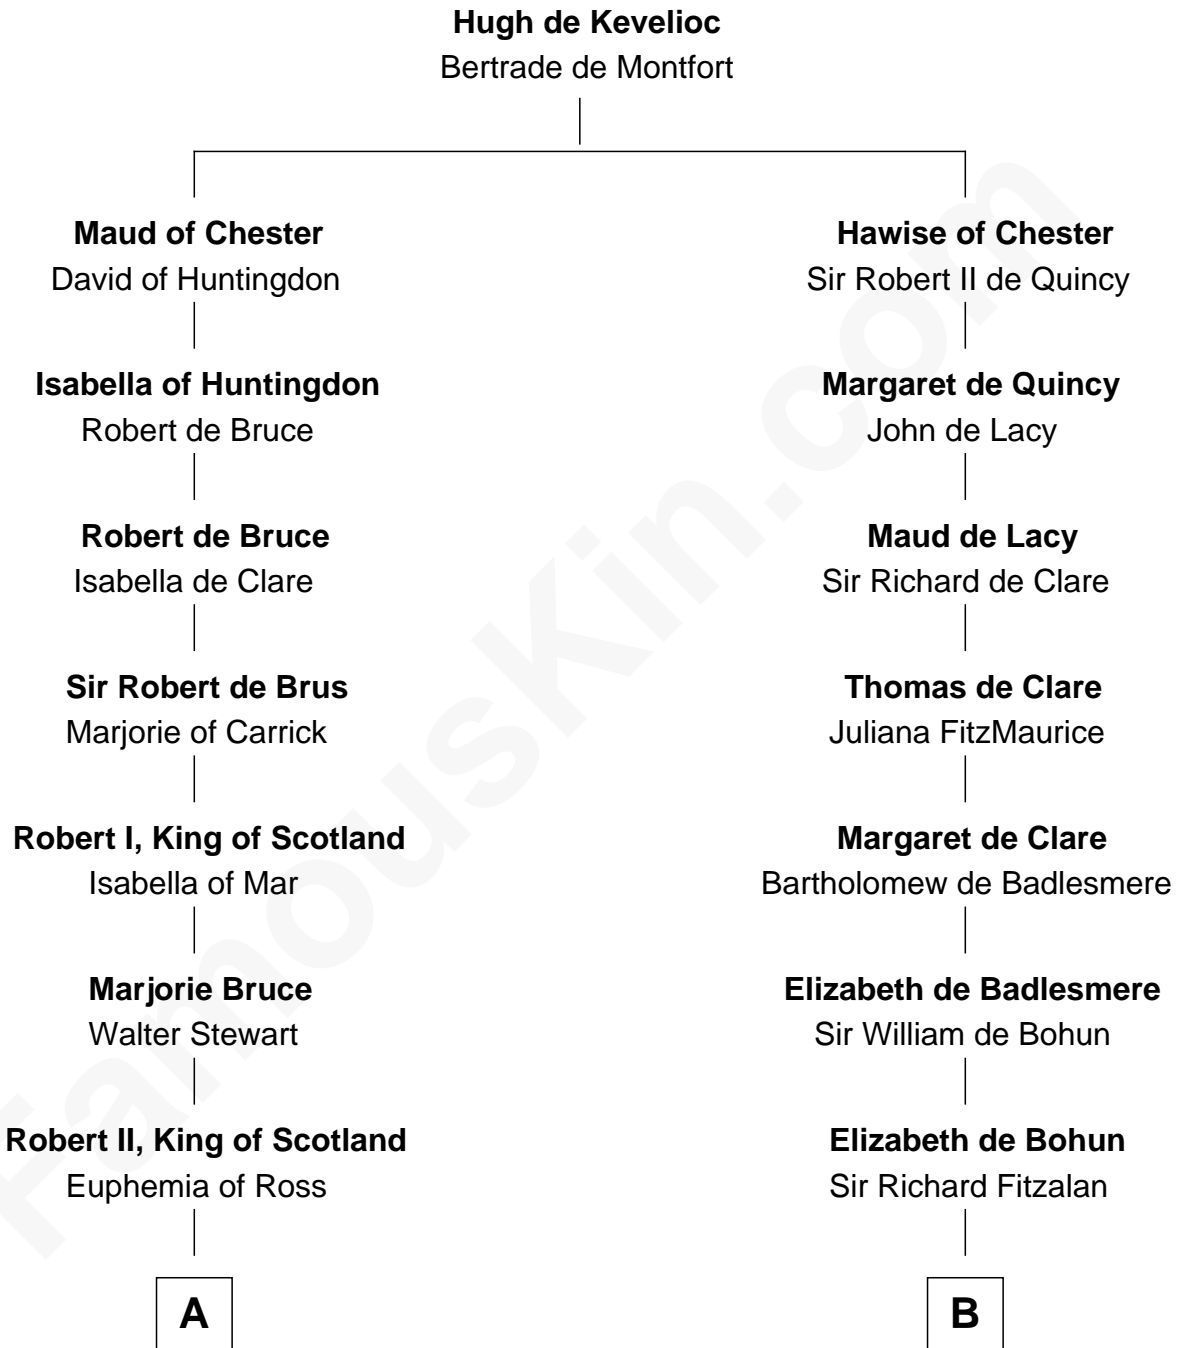

FamousKin.com

Relationship Chart of

Philip Livingston

Signer of the Declaration of Independence

18th cousin 3 times removed of

Shubael D. Childs

Founder of S.D. Childs & Company

C

Philip Livingston
Catrina Van Brugh

Philip Livingston
Signer of Declaration of Independence

D

Elizabeth Wellington
John Fay

Benjamin Fay
Martha Miles

Benjamin Fay
Beulah Stow

Beulah Fay
Josiah Childs

Shubael D. Childs
Founder of S.D. Childs & Company