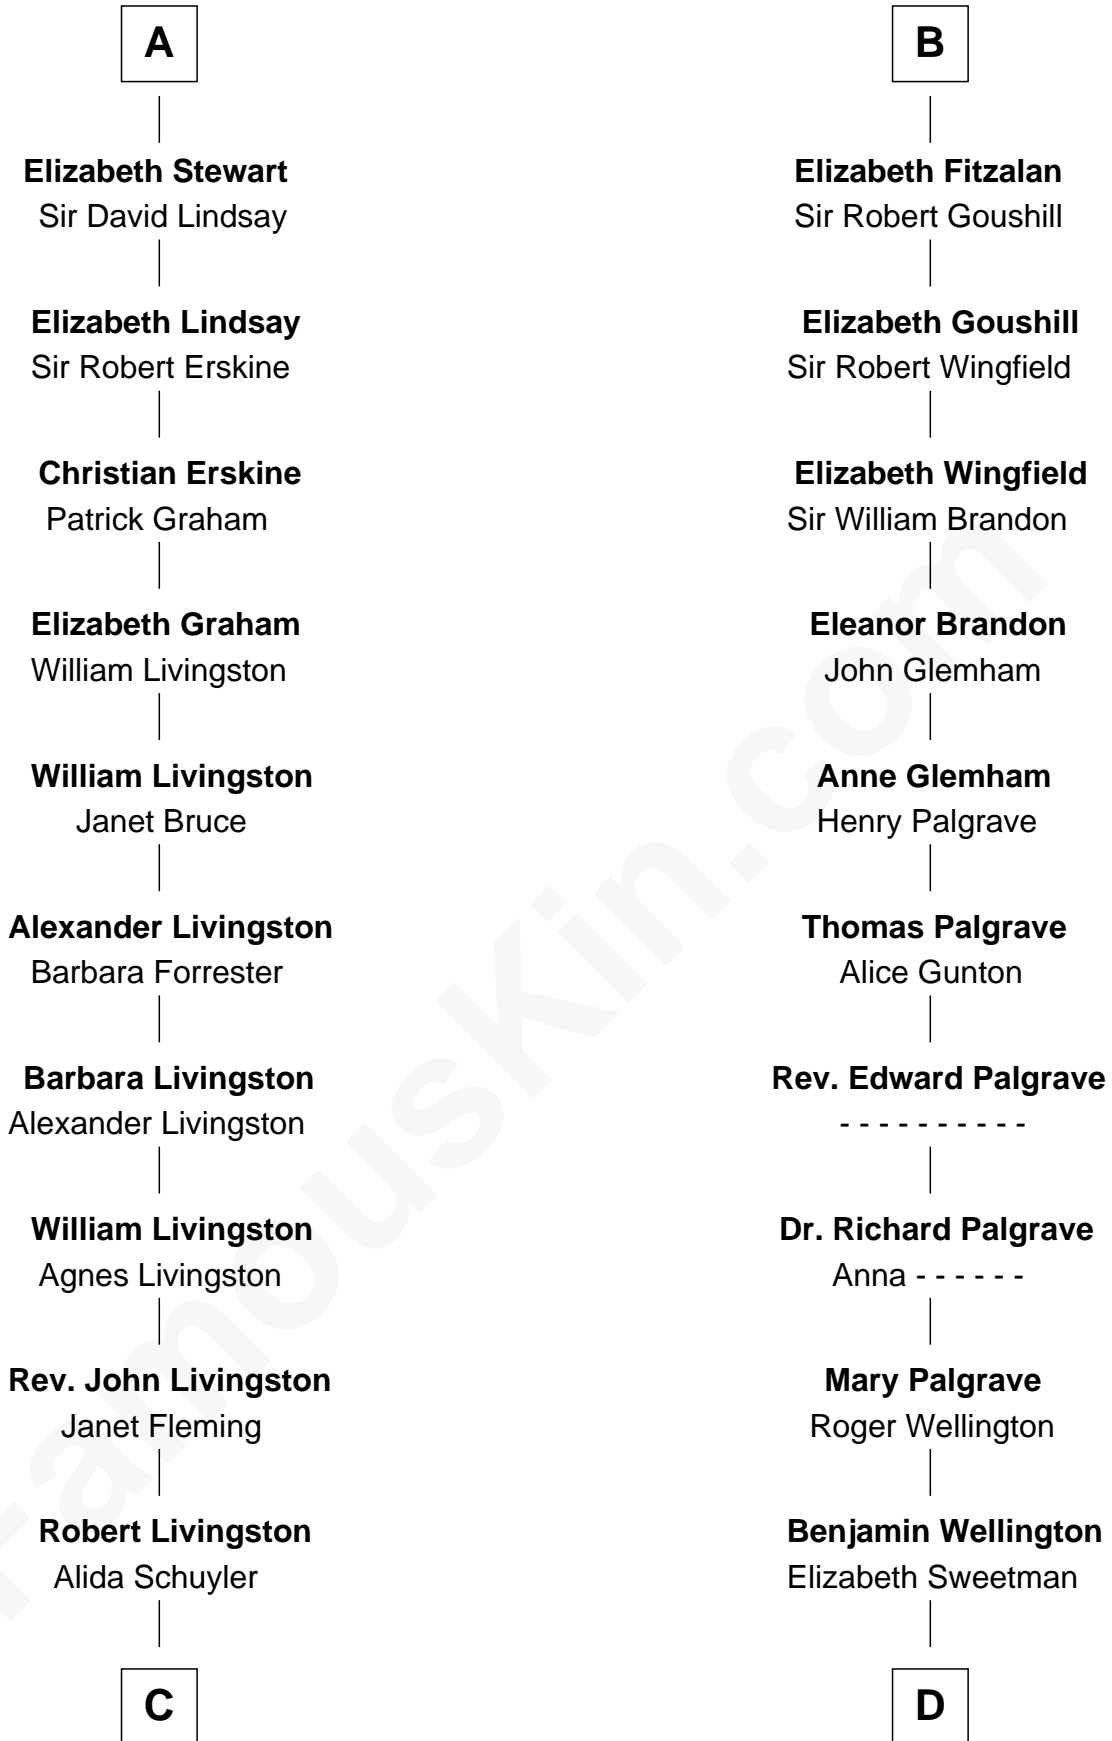

FamousKin.com

Relationship Chart of

Philip Livingston

Signer of the Declaration of Independence

18th cousin 3 times removed of

Shubael D. Childs

Founder of S.D. Childs & Company

C

Philip Livingston
Catrina Van Brugh

Philip Livingston
Signer of Declaration of Independence

D

Elizabeth Wellington
John Fay

Benjamin Fay
Martha Miles

Benjamin Fay
Beulah Stow

Beulah Fay
Josiah Childs

Shubael D. Childs
Founder of S.D. Childs & Company