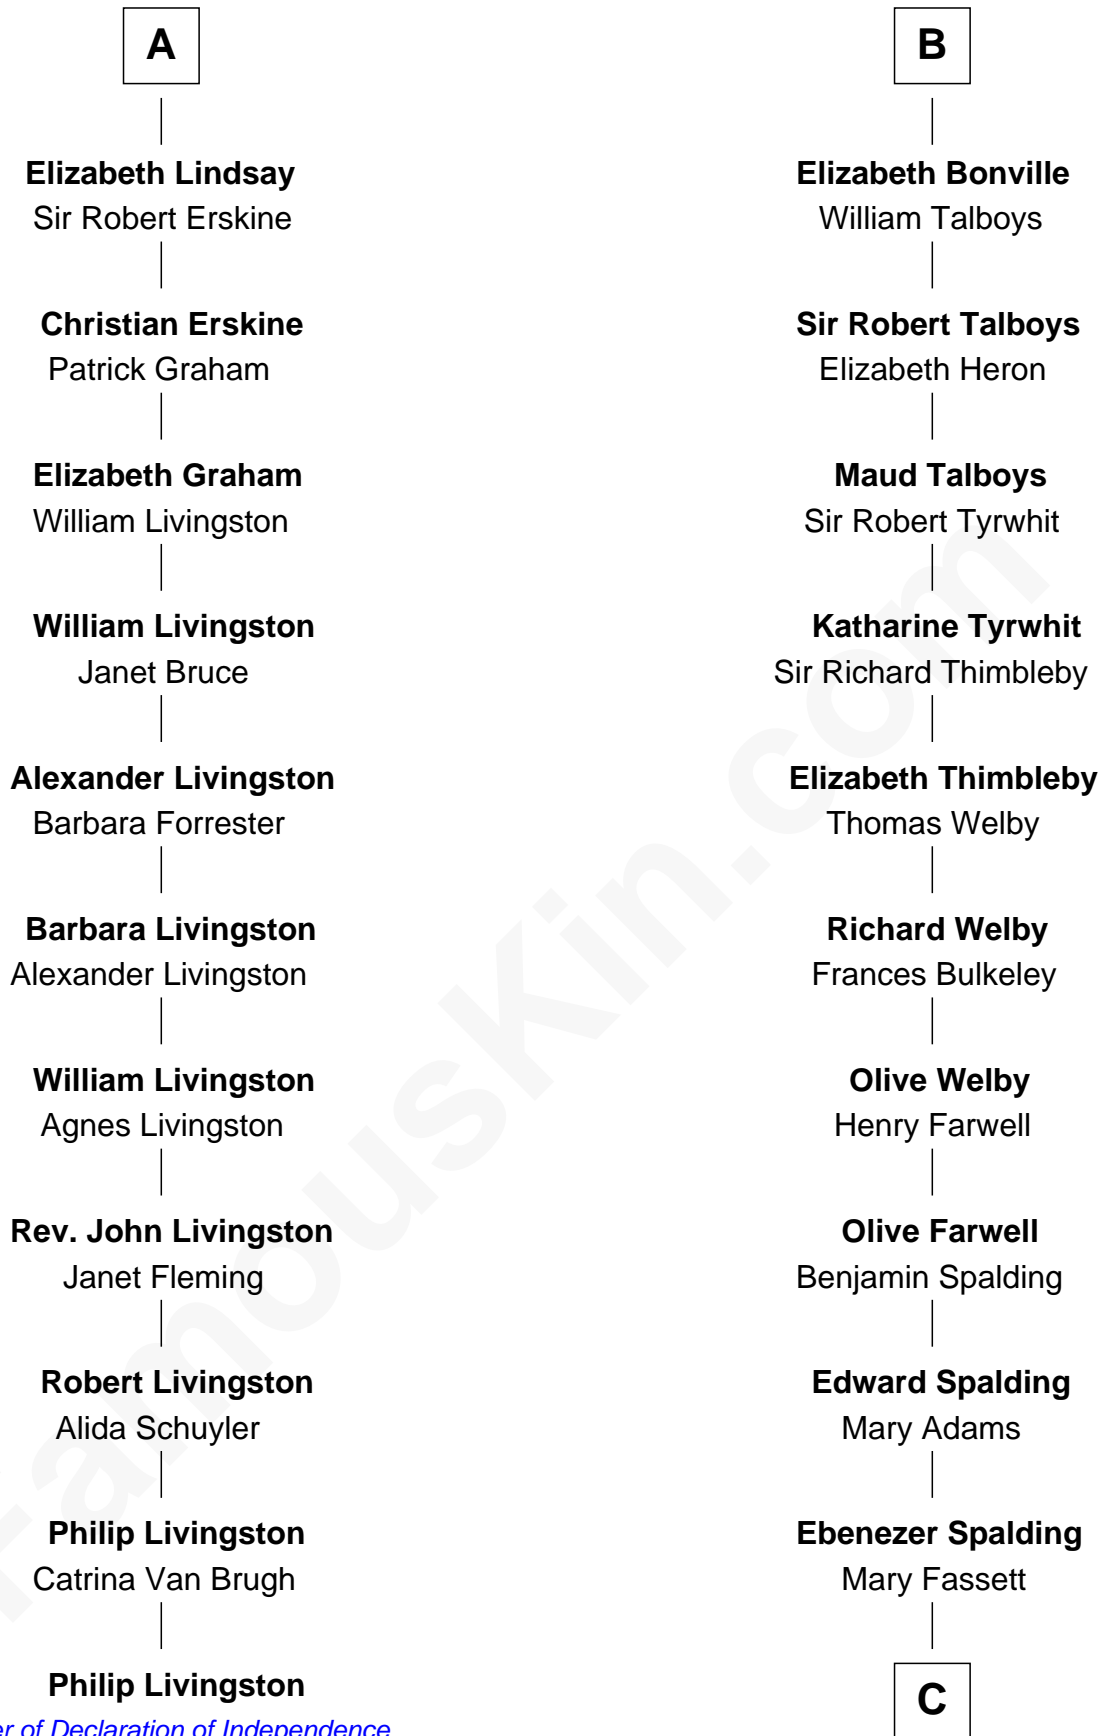

FamousKin.com

Relationship Chart of

Philip Livingston

Signer of the Declaration of Independence

17th cousin 3 times removed of

William Rufus Day

36th U.S. Secretary of State

David of Huntingdon

Maud of Chester

C

—
Dr. Rufus Spalding

Lydia Paine

—
Rufus Paine Spalding

Lucretia A. Swift

—
Emily Swift Spalding

Luther Day