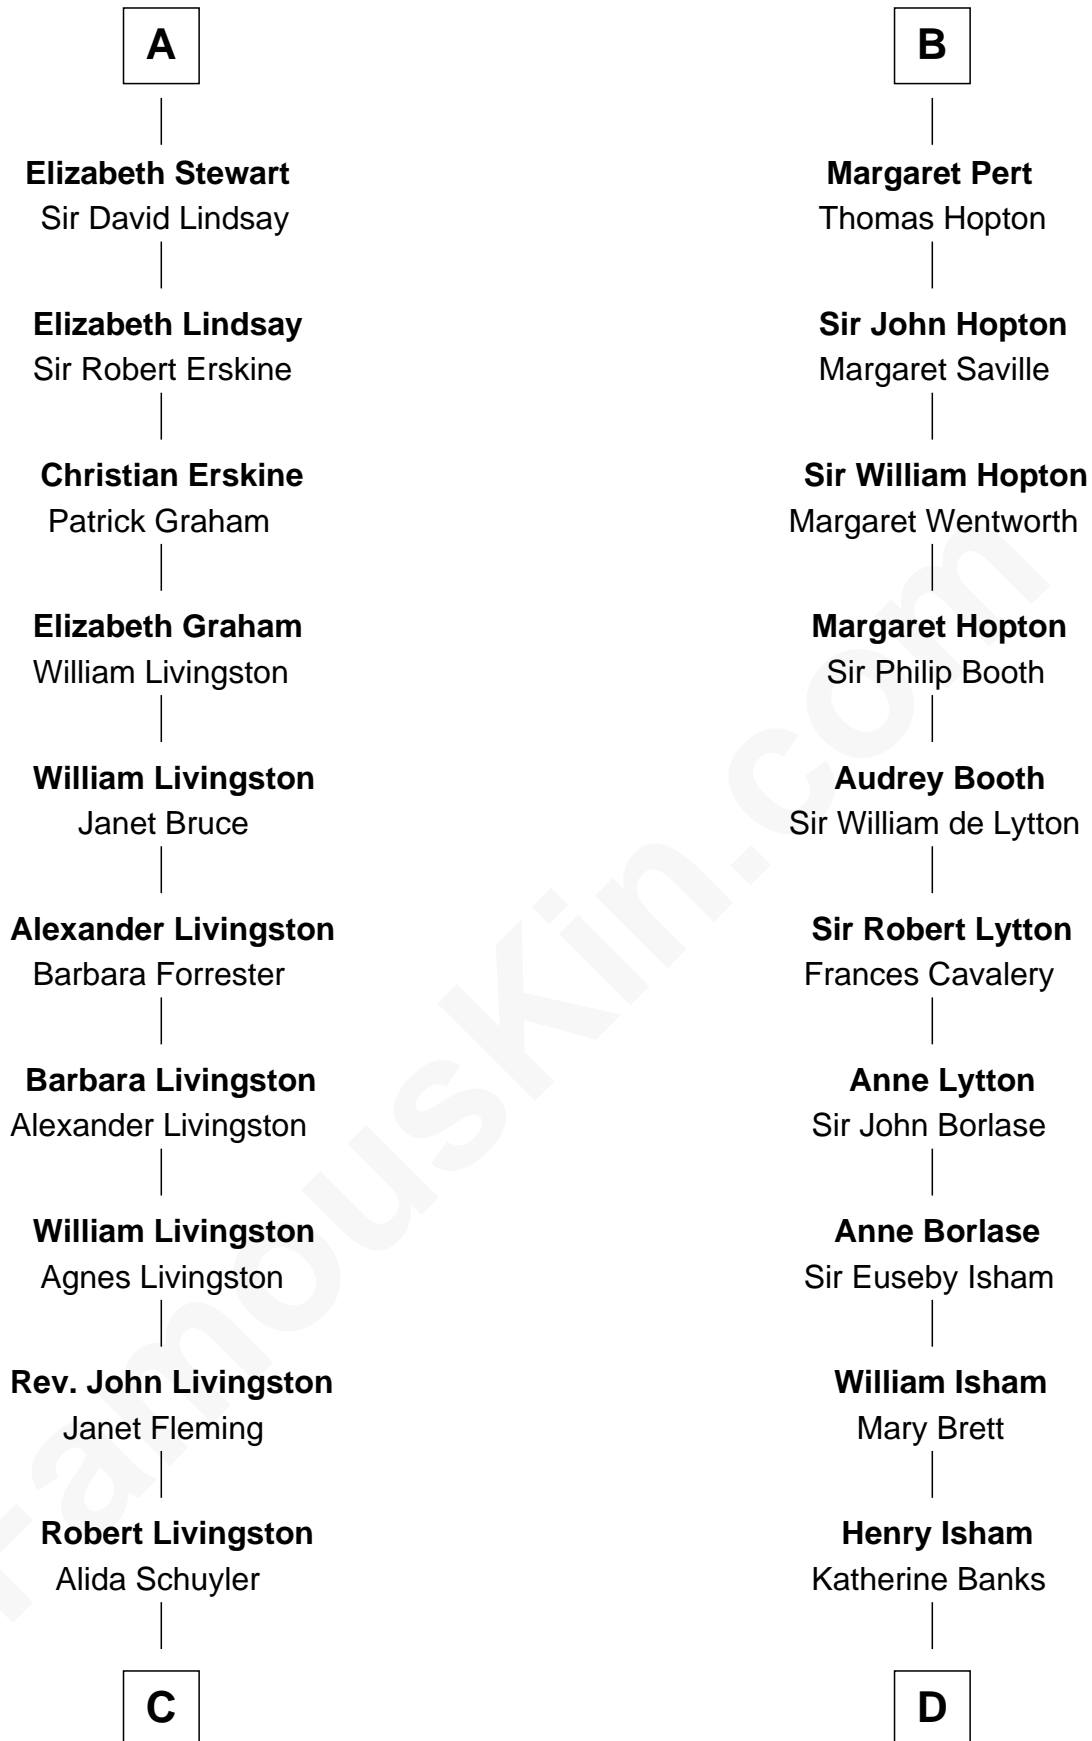

FamousKin.com

Relationship Chart of

Philip Livingston

Signer of the Declaration of Independence

18th cousin 3 times removed of

John Marshall

4th Chief Justice of the U.S. Supreme Court

C

Philip Livingston
Catrina Van Brugh

Philip Livingston
Signer of Declaration of Independence

D

Mary Isham
Col. William Randolph

Thomas Randolph
----- Fleming

Mary Isham Randolph
Rev. James Keith

Mary Randolph Keith
Col. Thomas Marshall