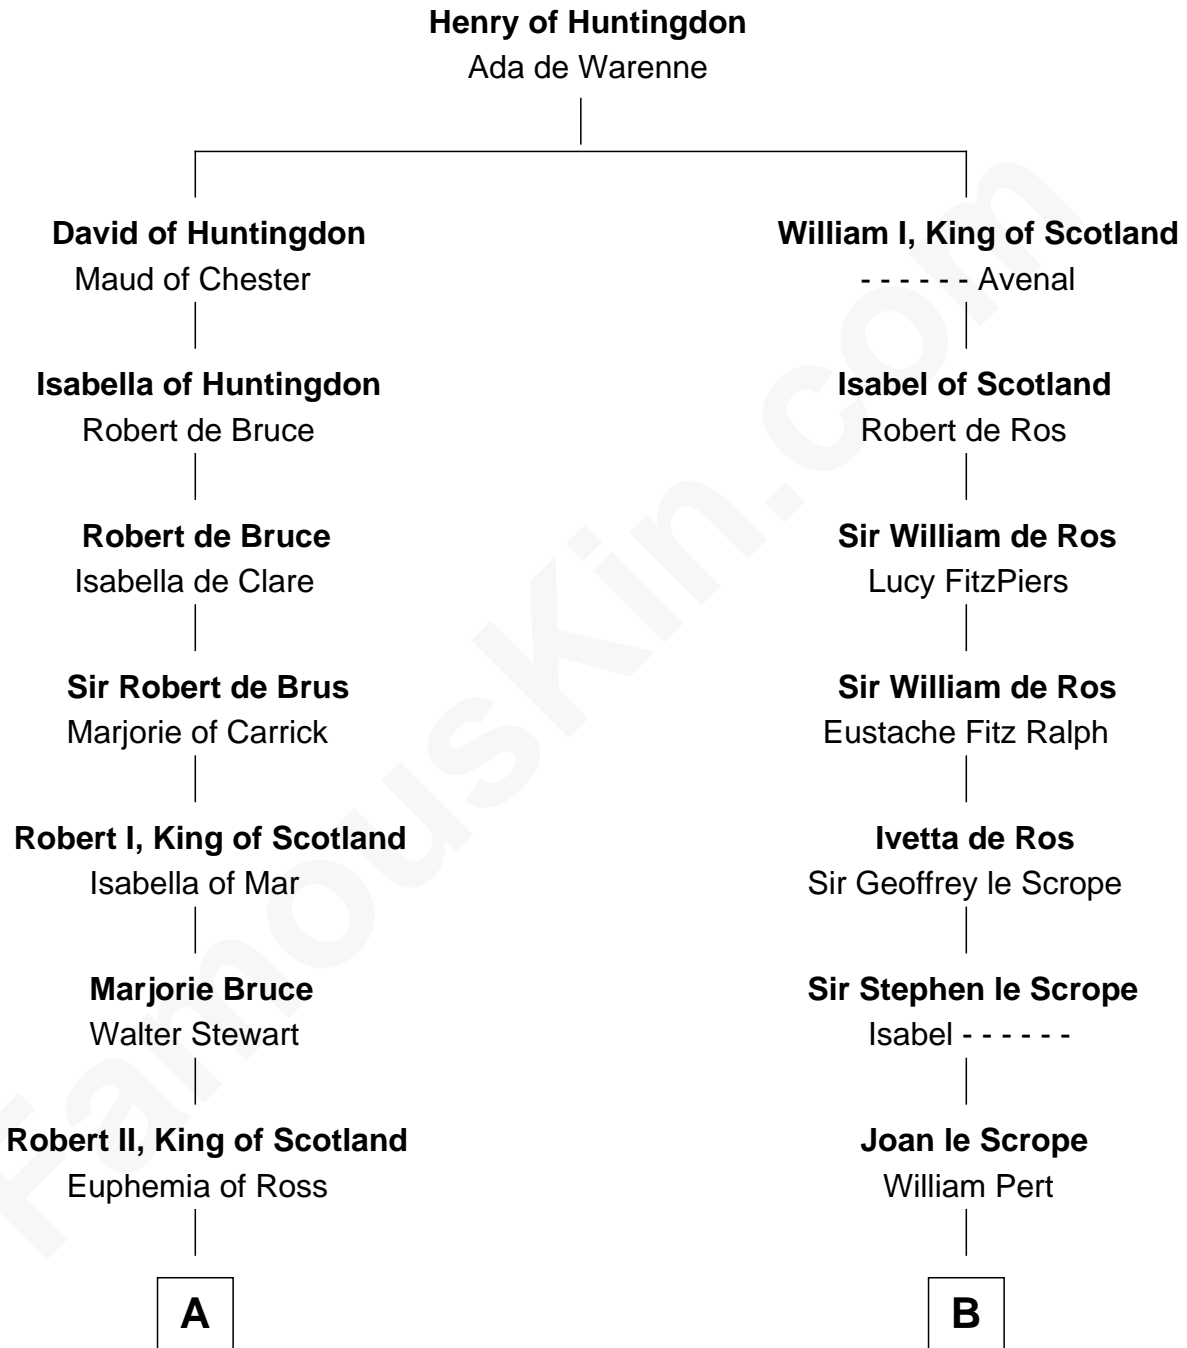

FamousKin.com

Relationship Chart of

Philip Livingston

Signer of the Declaration of Independence

18th cousin 3 times removed of

John Marshall

4th Chief Justice of the U.S. Supreme Court

C

Philip Livingston
Catrina Van Brugh

Philip Livingston
Signer of Declaration of Independence

D

Mary Isham
Col. William Randolph

Thomas Randolph
----- Fleming

Mary Isham Randolph
Rev. James Keith

Mary Randolph Keith
Col. Thomas Marshall