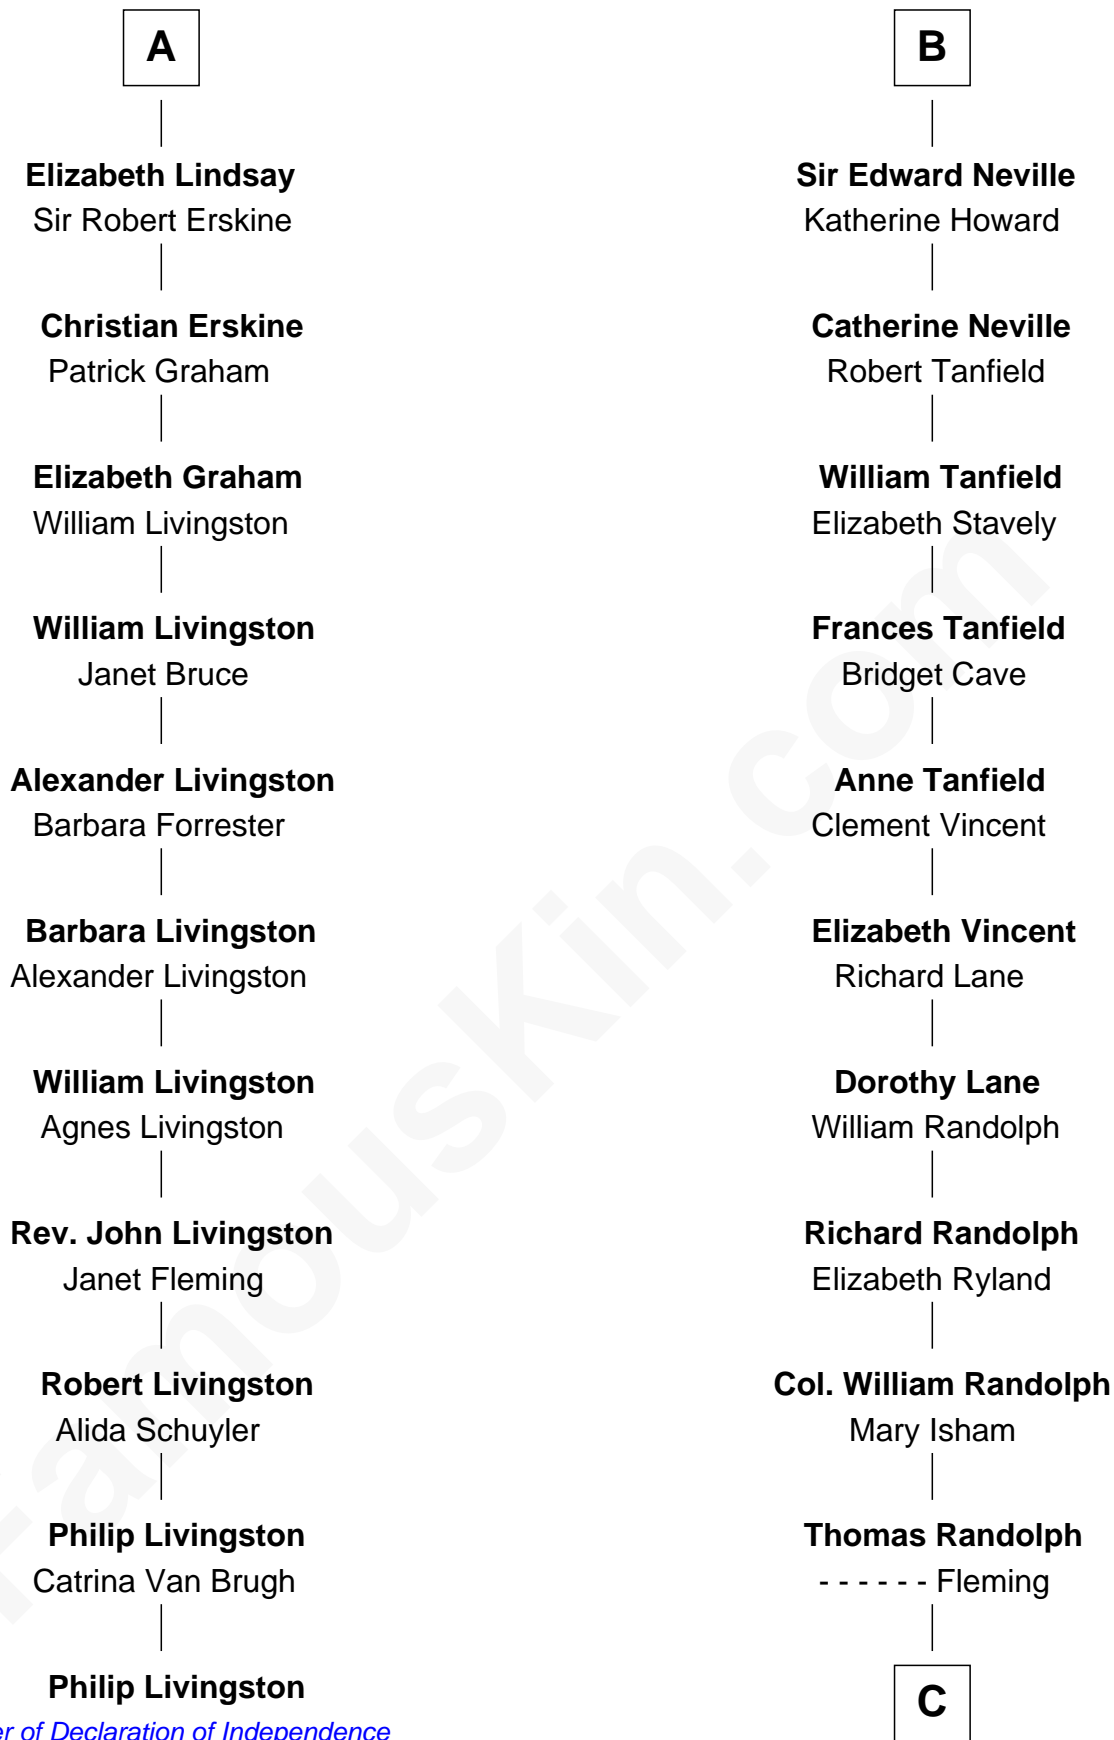

## Relationship Chart of

### Philip Livingston

*Signer of the Declaration of Independence*

**17th cousin 2 times removed of**

### John Marshall

*4th Chief Justice of the U.S. Supreme Court*

**C**

—  
**Mary Isham Randolph**

Rev. James Keith

—  
**Mary Randolph Keith**

Col. Thomas Marshall

—  
**John Marshall**