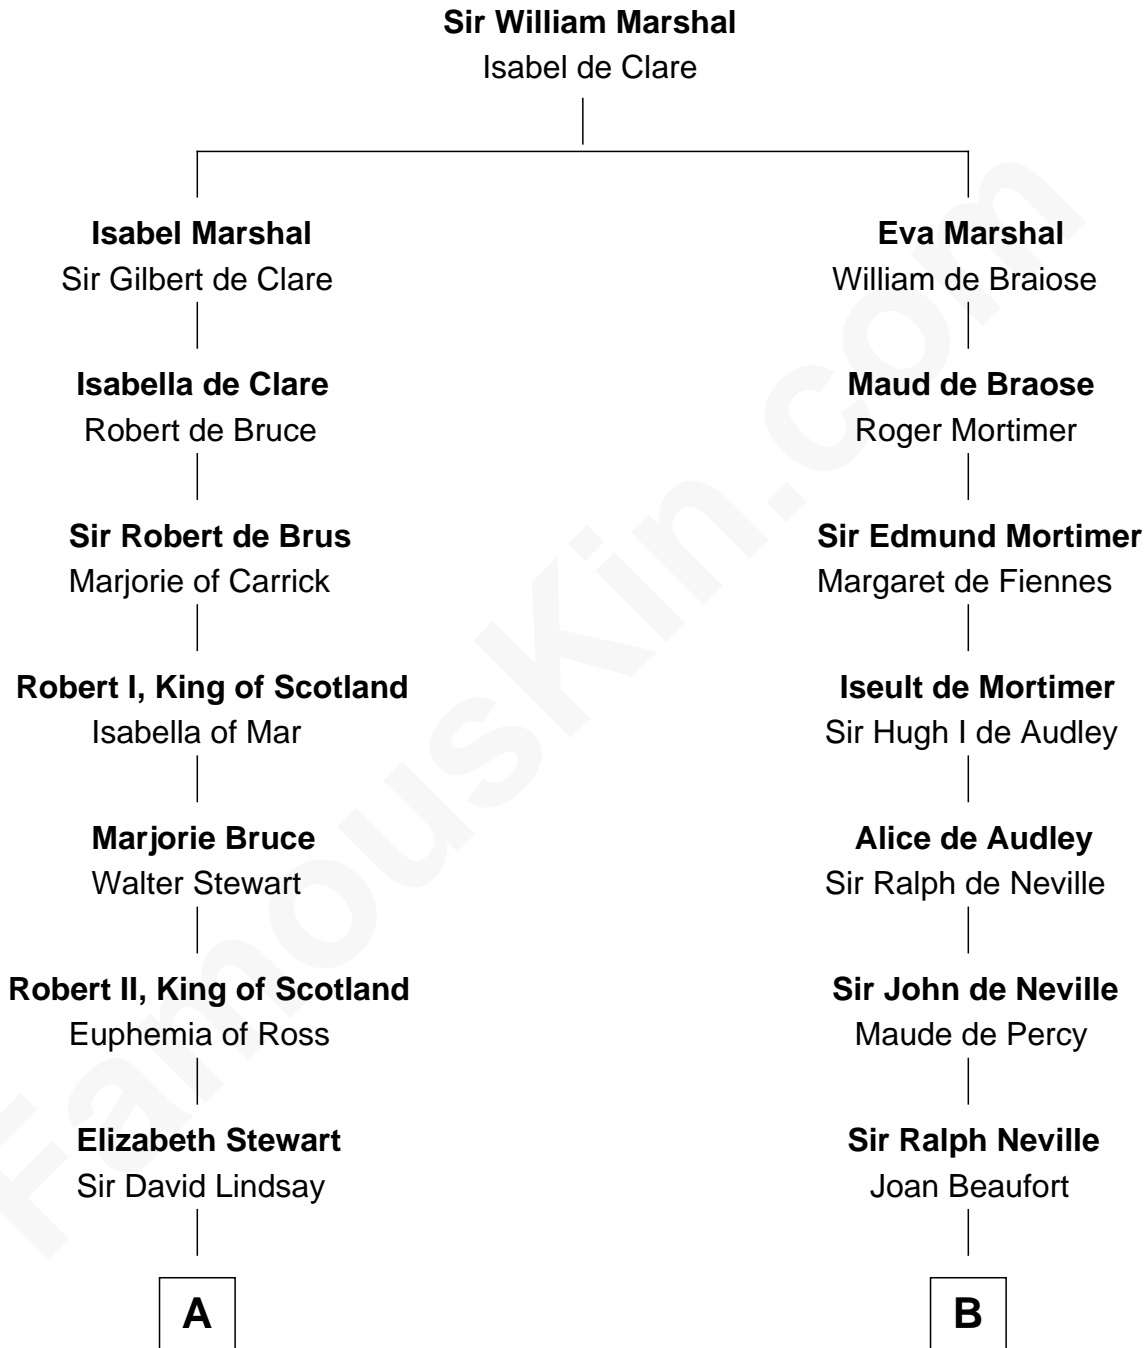

## Relationship Chart of

### Philip Livingston

*Signer of the Declaration of Independence*

**17th cousin 2 times removed of**

### John Marshall

*4th Chief Justice of the U.S. Supreme Court*

**C**

—  
**Mary Isham Randolph**

Rev. James Keith

—  
**Mary Randolph Keith**

Col. Thomas Marshall

—  
**John Marshall**