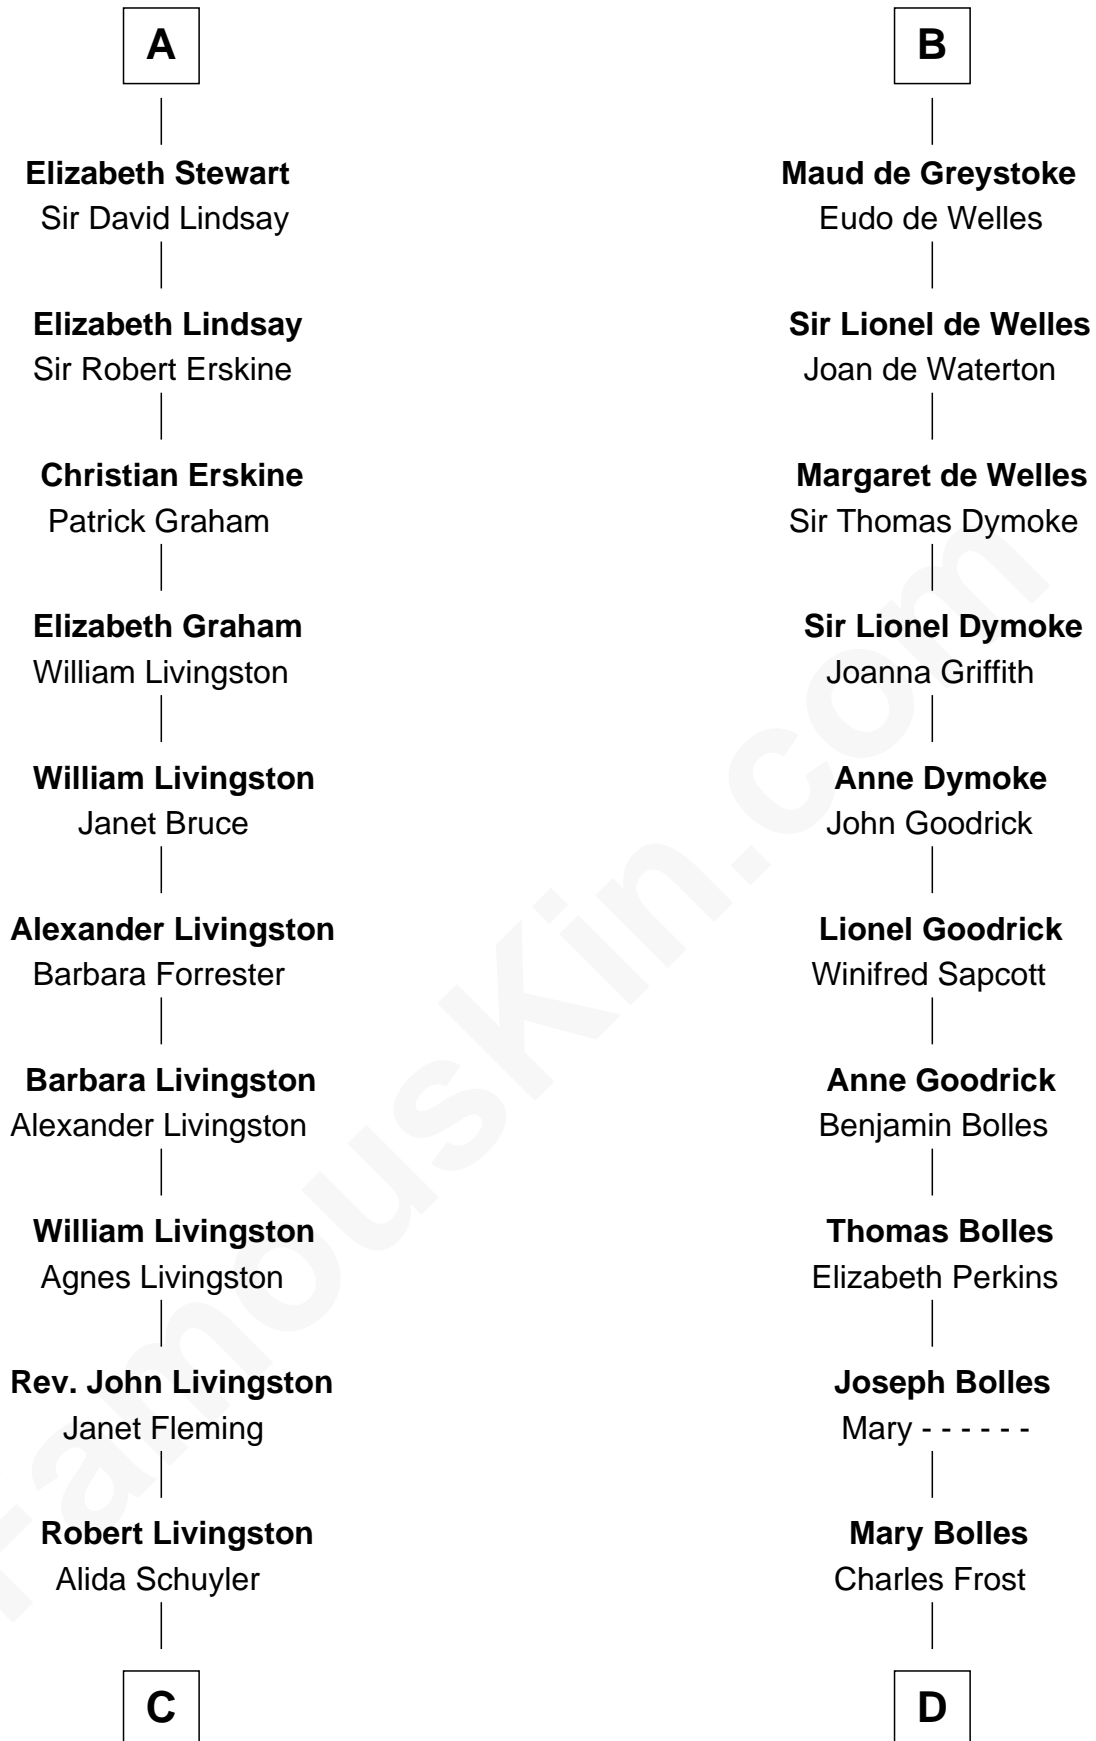

FamousKin.com

Relationship Chart of

Philip Livingston

Signer of the Declaration of Independence

18th cousin 3 times removed of

Ichabod Goodwin

27th Governor of New Hampshire

C

Philip Livingston
Catrina Van Brugh

Philip Livingston

Signer of Declaration of Independence

D

Mary Frost
John Hill

Elisha Hill
Mary Plaisted

Hannah Hill
Dominicus Goodwin

Samuel Goodwin
Anna Thompson Gerrish

Ichabod Goodwin
27th Governor of New Hampshire

FamousKin.com