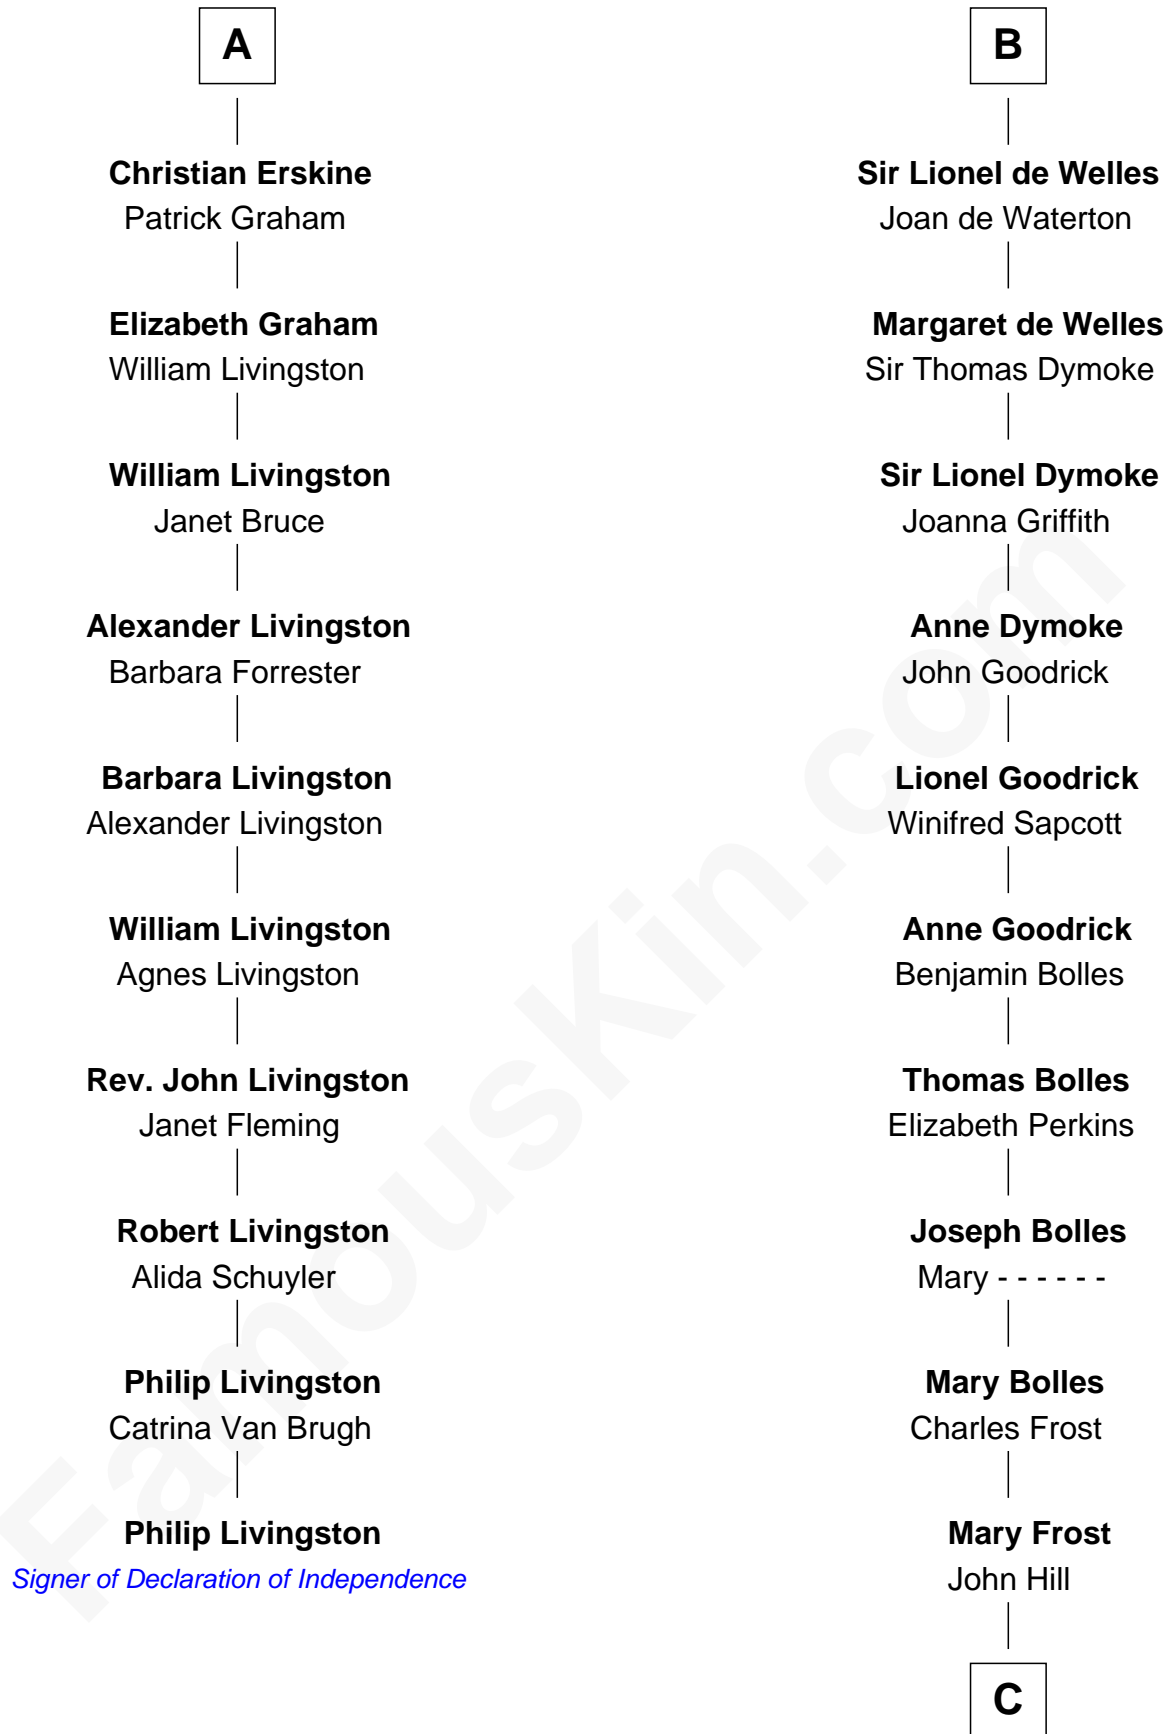

## Relationship Chart of

### Philip Livingston

*Signer of the Declaration of Independence*

**16th cousin 4 times removed of**

### Ichabod Goodwin

*27th Governor of New Hampshire*

**C**

—  
**Elisha Hill**

Mary Plaisted  
—

**Hannah Hill**

Dominicus Goodwin  
—

**Samuel Goodwin**