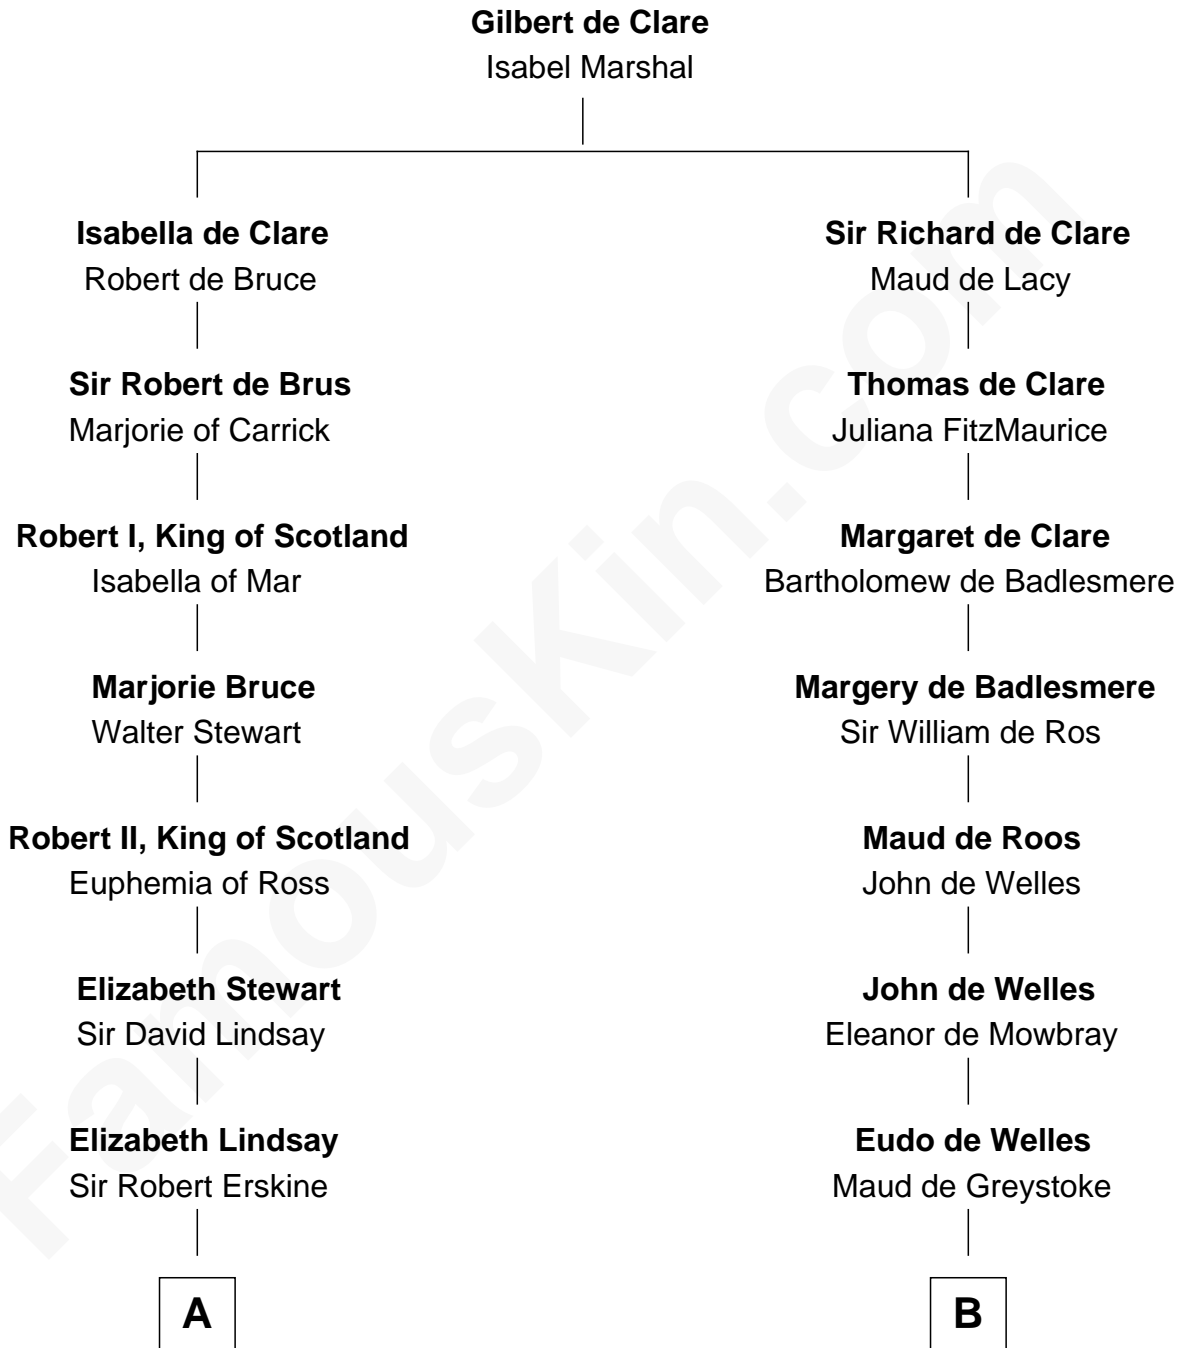

## Relationship Chart of

### Philip Livingston

*Signer of the Declaration of Independence*

**16th cousin 4 times removed of**

### Ichabod Goodwin

*27th Governor of New Hampshire*

**C**

—  
**Elisha Hill**

Mary Plaisted  
—

**Hannah Hill**

Dominicus Goodwin  
—

**Samuel Goodwin**

Anna Thompson Gerrish  
—

**Ichabod Goodwin**

*27th Governor of New Hampshire*