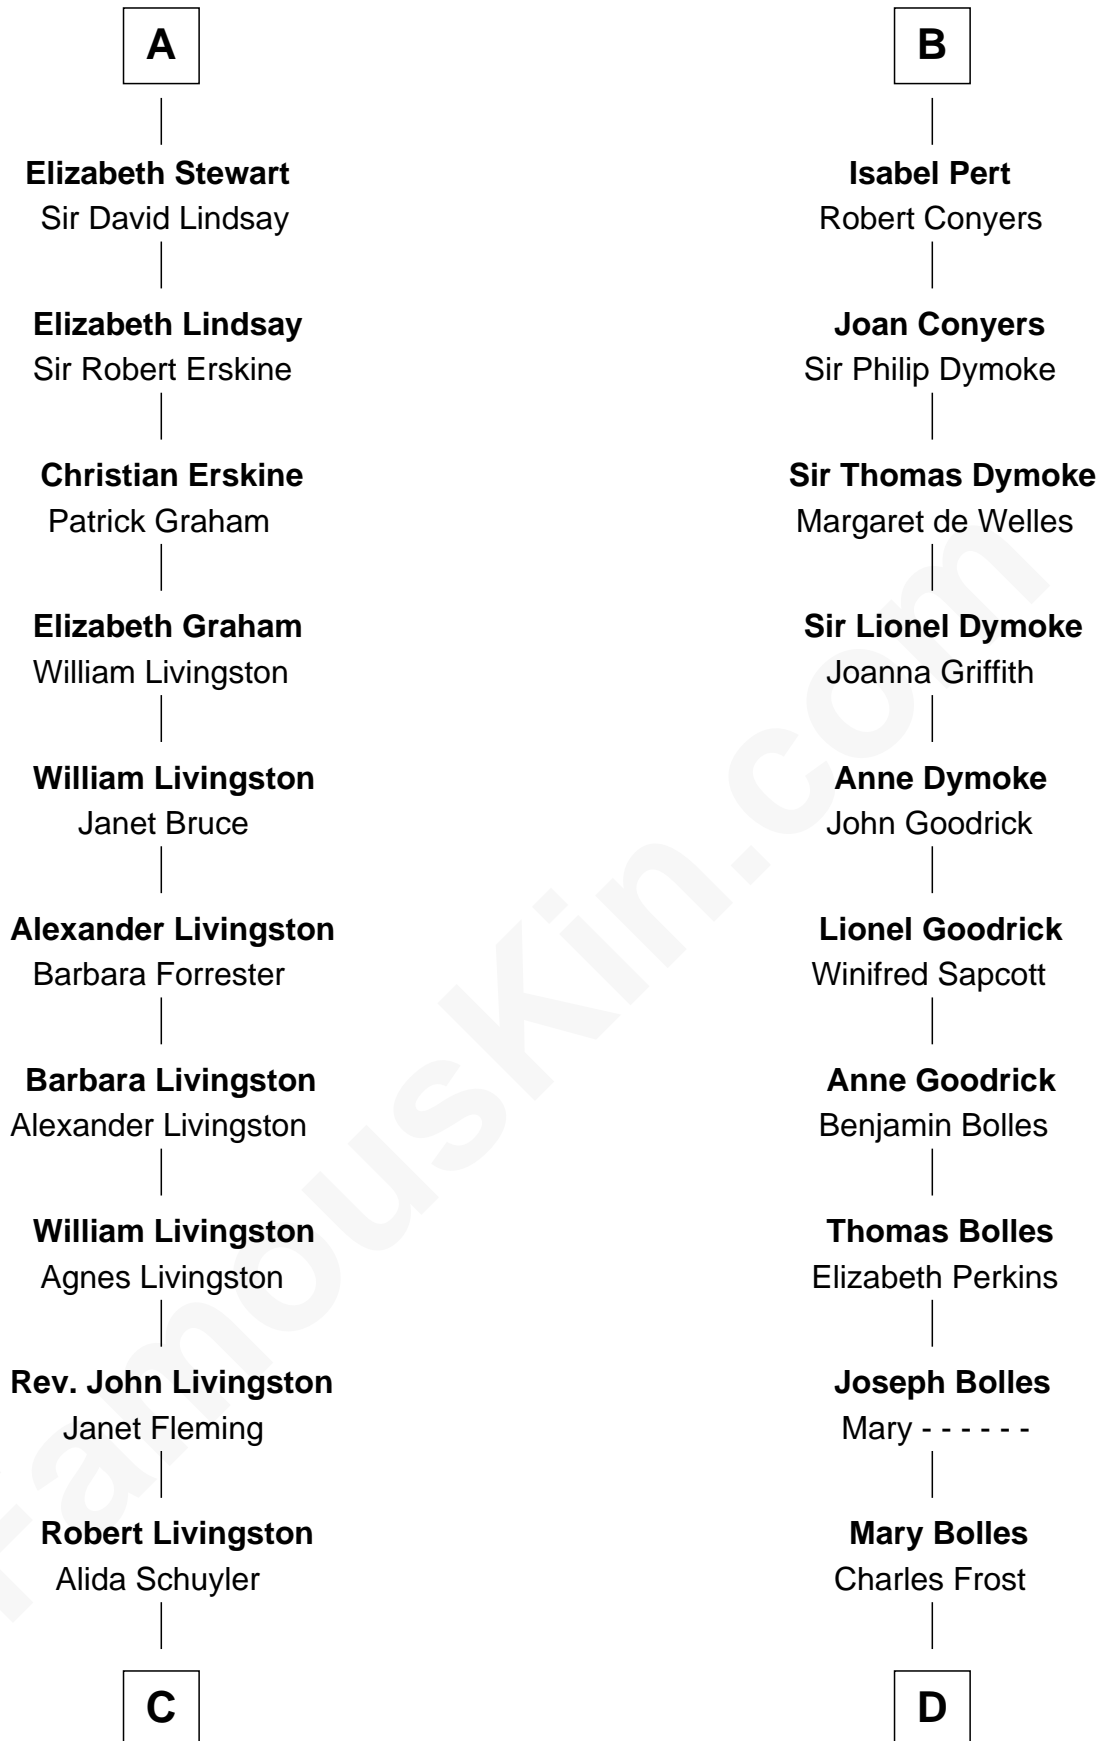

## Relationship Chart of

### Philip Livingston

*Signer of the Declaration of Independence*

18th cousin 3 times removed of

### Ichabod Goodwin

*27th Governor of New Hampshire*

**C**

**Philip Livingston**  
Catrina Van Brugh

**Philip Livingston**

*Signer of Declaration of Independence*

**D**

**Mary Frost**  
John Hill