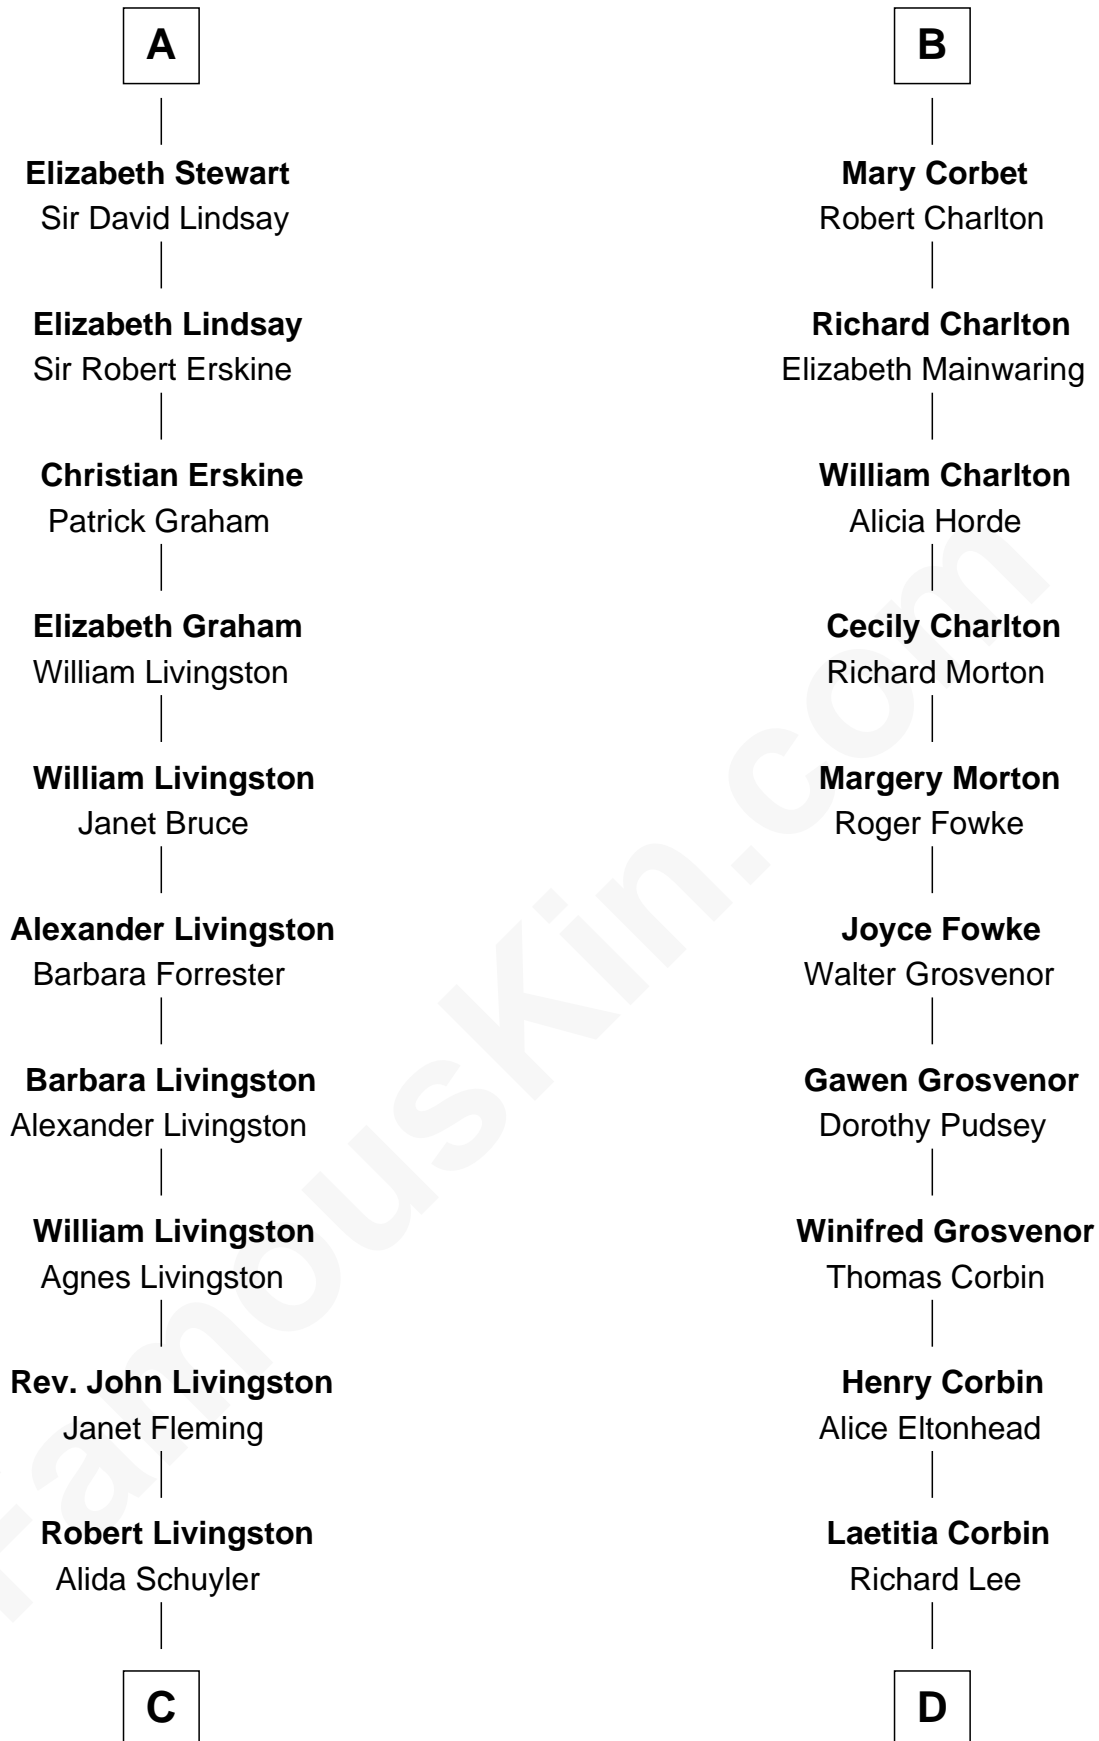

FamousKin.com

Relationship Chart of

Philip Livingston

Signer of the Declaration of Independence

18th cousin of

Richard Henry Lee

Signer of the Declaration of Independence

C

Philip Livingston
Catrina Van Brugh

Philip Livingston

Signer of Declaration of Independence

D

Gov. Thomas Lee
Hannah Ludwell

Richard Henry Lee

Signer of Declaration of Independence

FamousKin.com