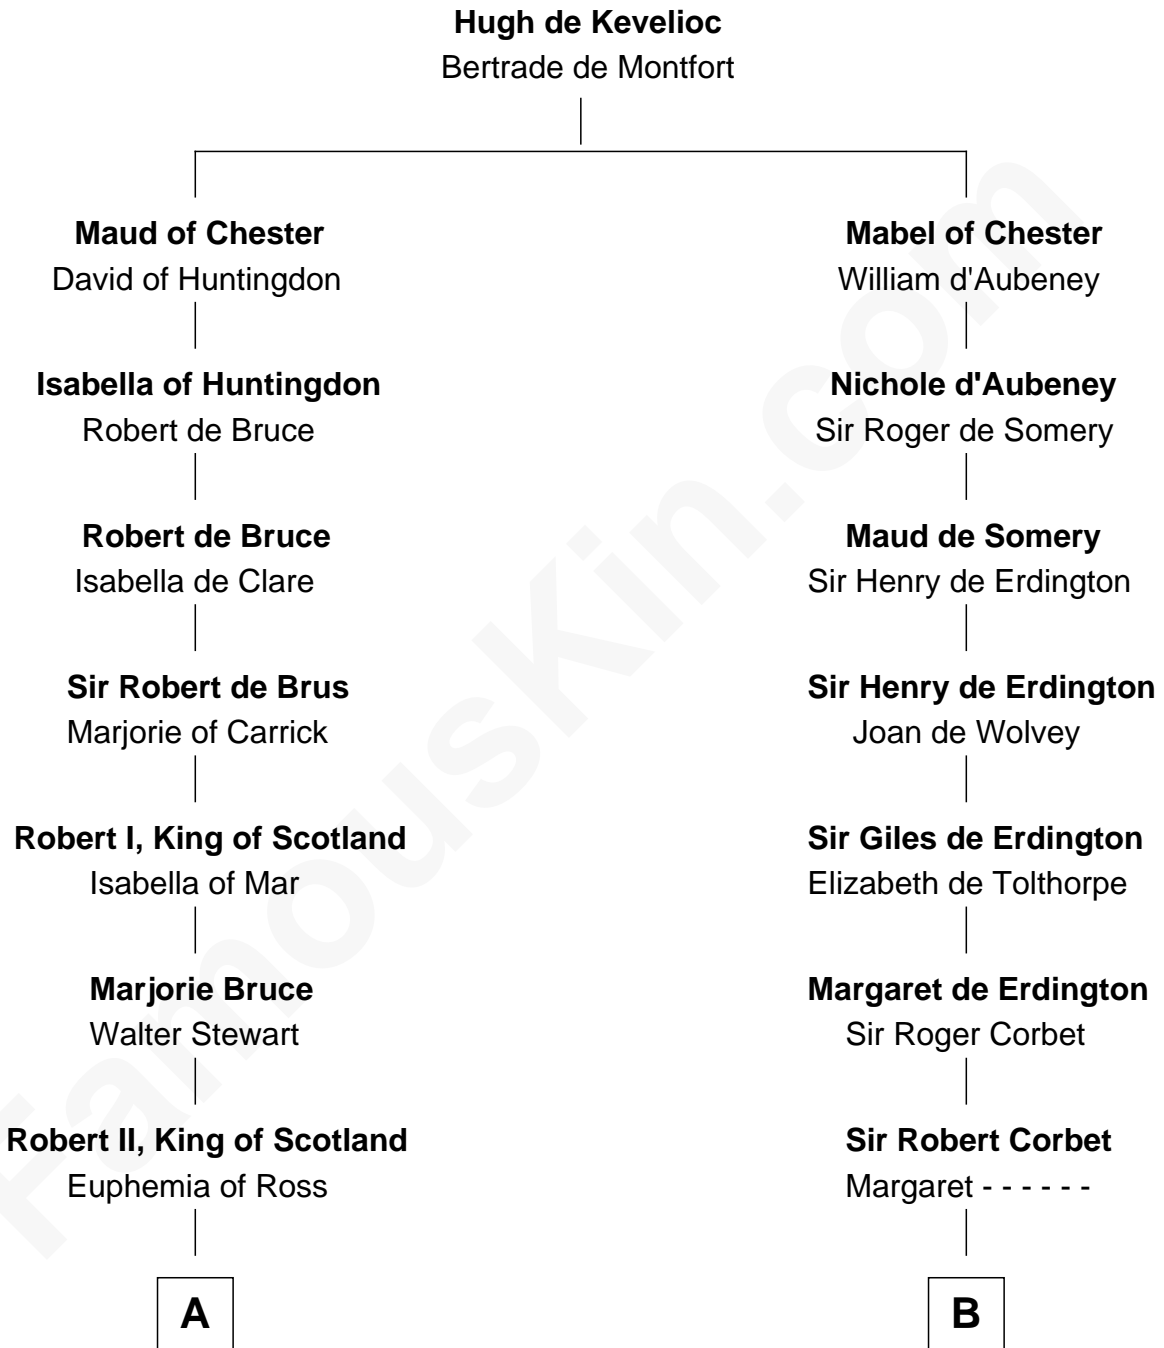

FamousKin.com

Relationship Chart of

Philip Livingston

Signer of the Declaration of Independence

18th cousin of

Richard Henry Lee

Signer of the Declaration of Independence

C

Philip Livingston
Catrina Van Brugh

Philip Livingston

Signer of Declaration of Independence

D

Gov. Thomas Lee
Hannah Ludwell

Richard Henry Lee

Signer of Declaration of Independence

FamousKin.com