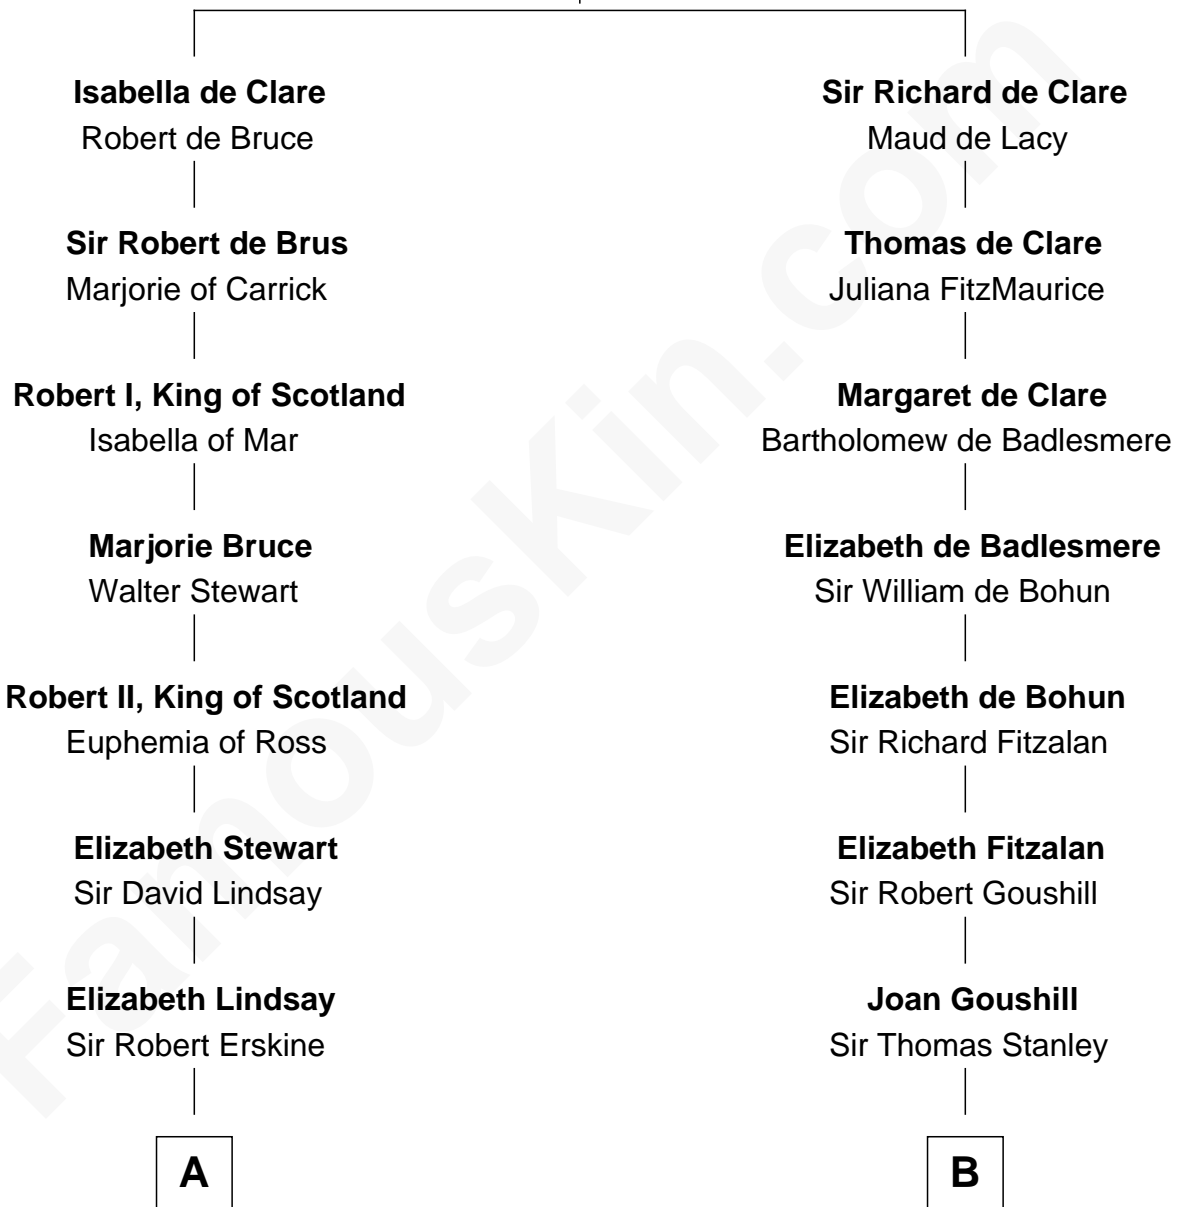

Gilbert de Clare

Isabel Marshal