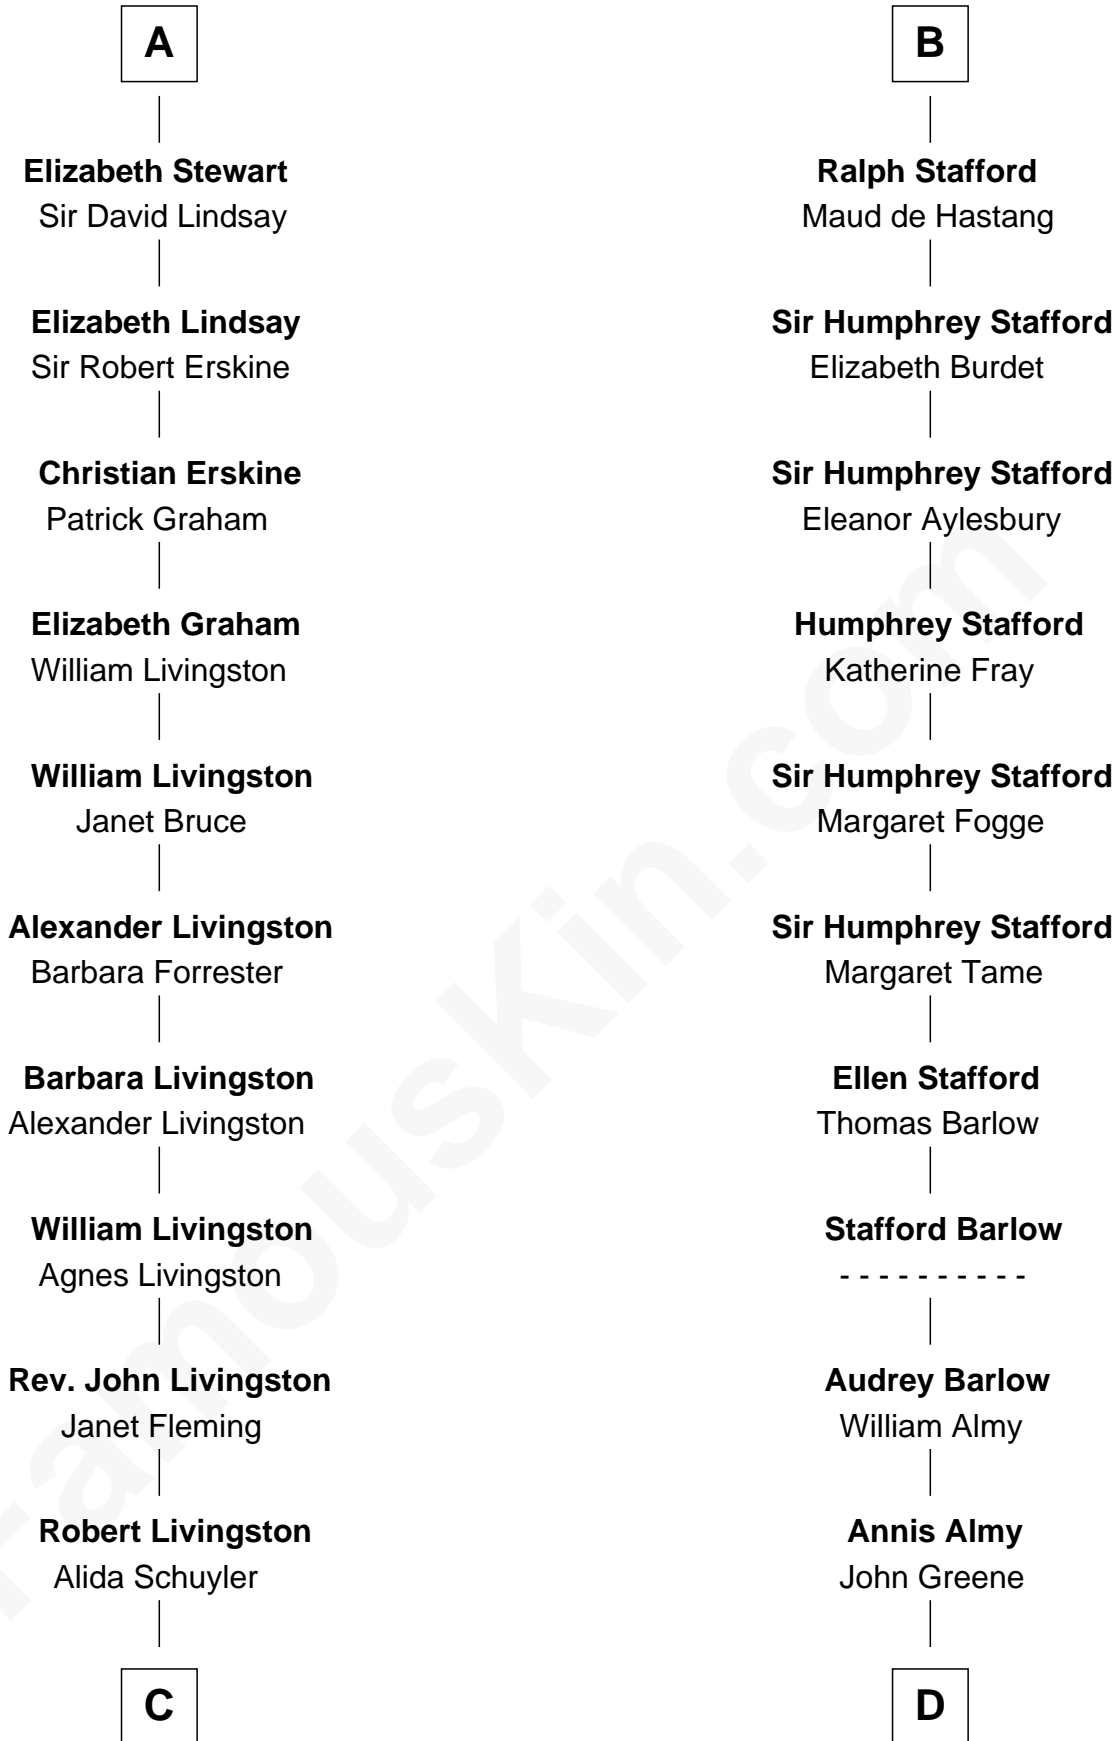

FamousKin.com

Relationship Chart of

Philip Livingston

Signer of the Declaration of Independence

18th cousin 3 times removed of

Samuel Ward King

15th Governor of Rhode Island

C

Philip Livingston
Catrina Van Brugh

Philip Livingston
Signer of Declaration of Independence

D

Samuel Greene
Mary Gorton

Samuel Greene
Sarah Coggeshall

Mercy Green
John Walton

Welthian Walton
William Borden King

Samuel Ward King
15th Governor of Rhode Island

FamousKin.com