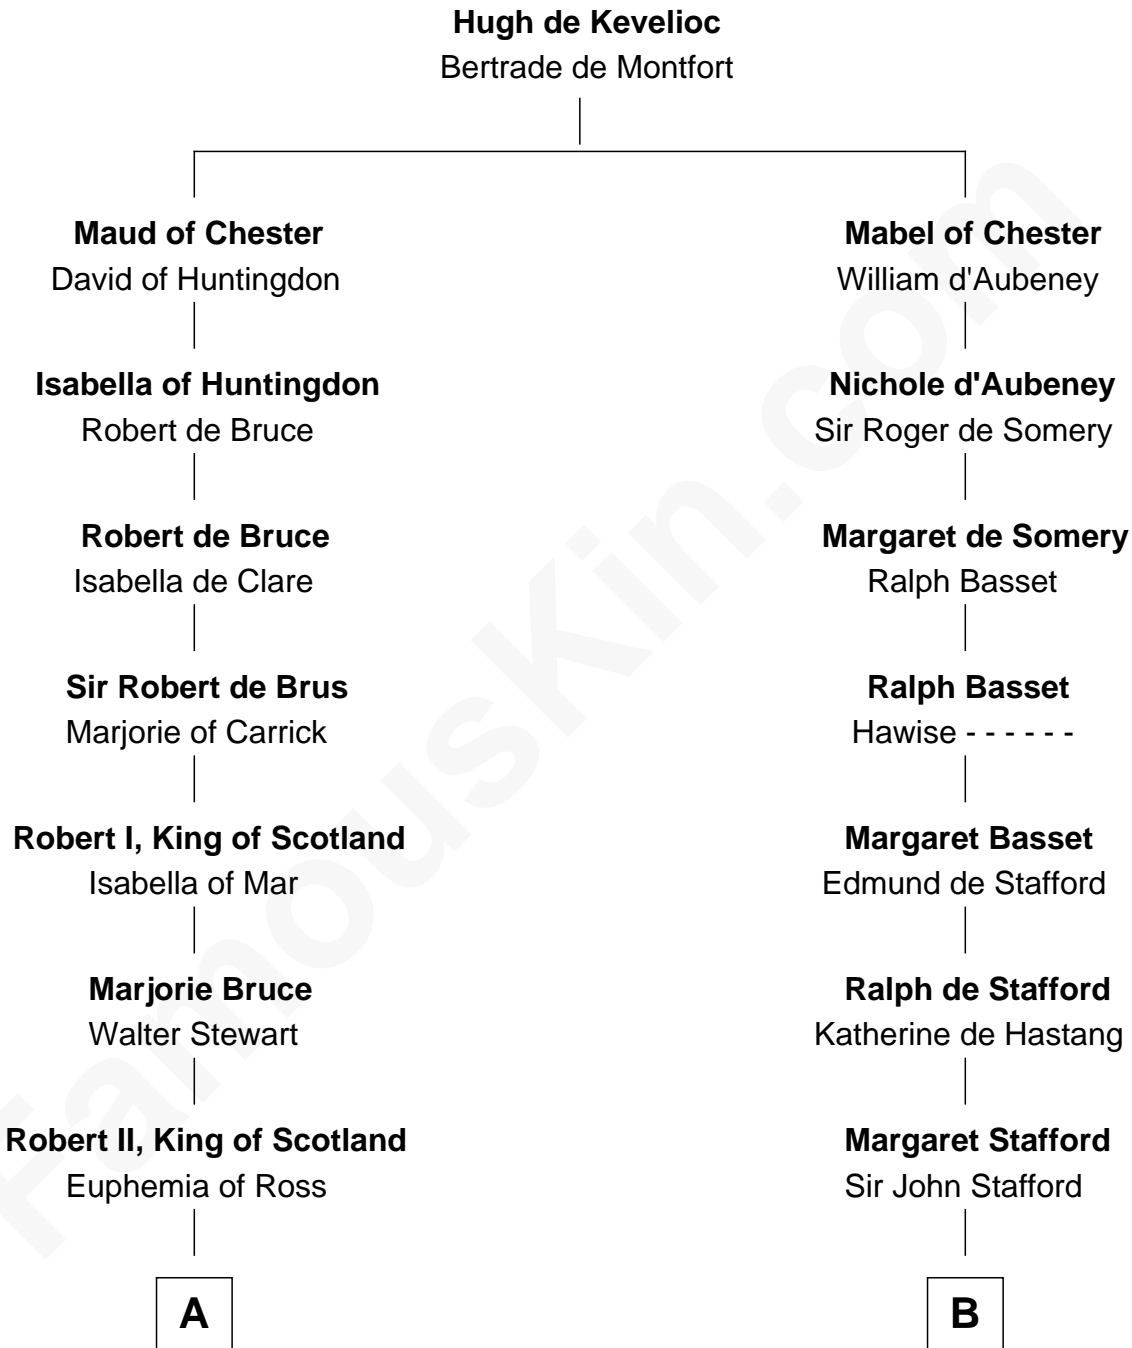

FamousKin.com

Relationship Chart of

Philip Livingston

Signer of the Declaration of Independence

18th cousin 3 times removed of

Samuel Ward King

15th Governor of Rhode Island

C

Philip Livingston
Catrina Van Brugh

Philip Livingston
Signer of Declaration of Independence

D

Samuel Greene
Mary Gorton

Samuel Greene
Sarah Coggeshall

Mercy Green
John Walton

Welthian Walton
William Borden King

Samuel Ward King
15th Governor of Rhode Island

FamousKin.com