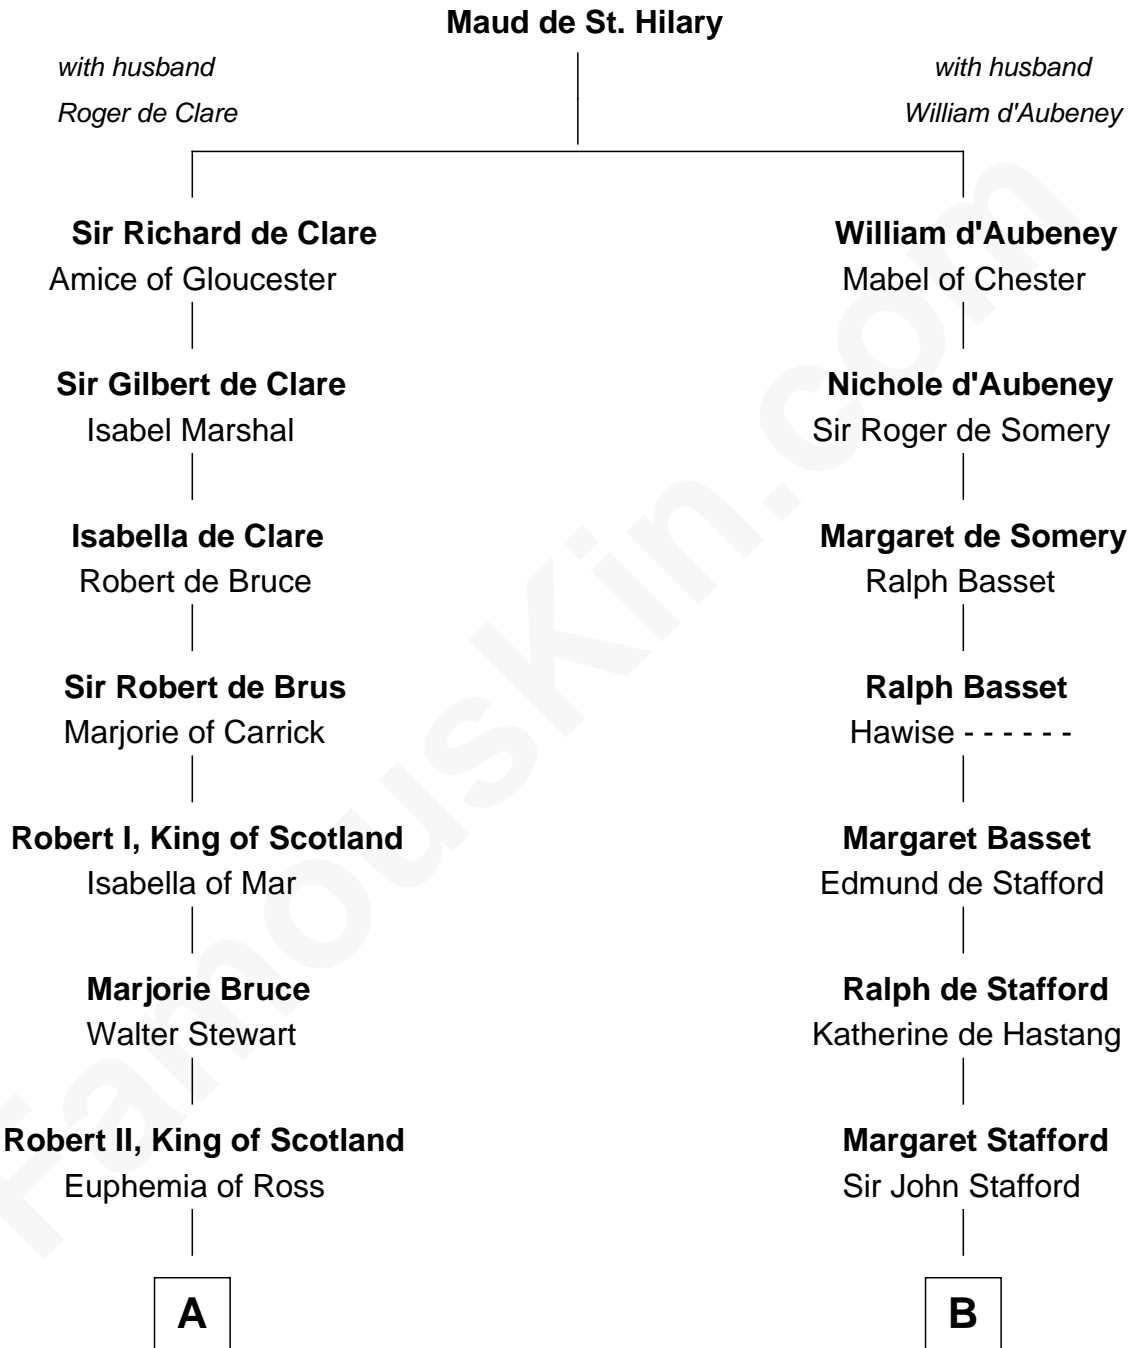

FamousKin.com

Relationship Chart of

Philip Livingston

Signer of the Declaration of Independence

18th cousin 3 times removed of

Samuel Ward King

15th Governor of Rhode Island

C

Philip Livingston
Catrina Van Brugh

Philip Livingston

Signer of Declaration of Independence

D

Samuel Greene
Mary Gorton

Samuel Greene
Sarah Coggeshall

Mercy Green
John Walton

Welthian Walton
William Borden King

Samuel Ward King
15th Governor of Rhode Island

FamousKin.com