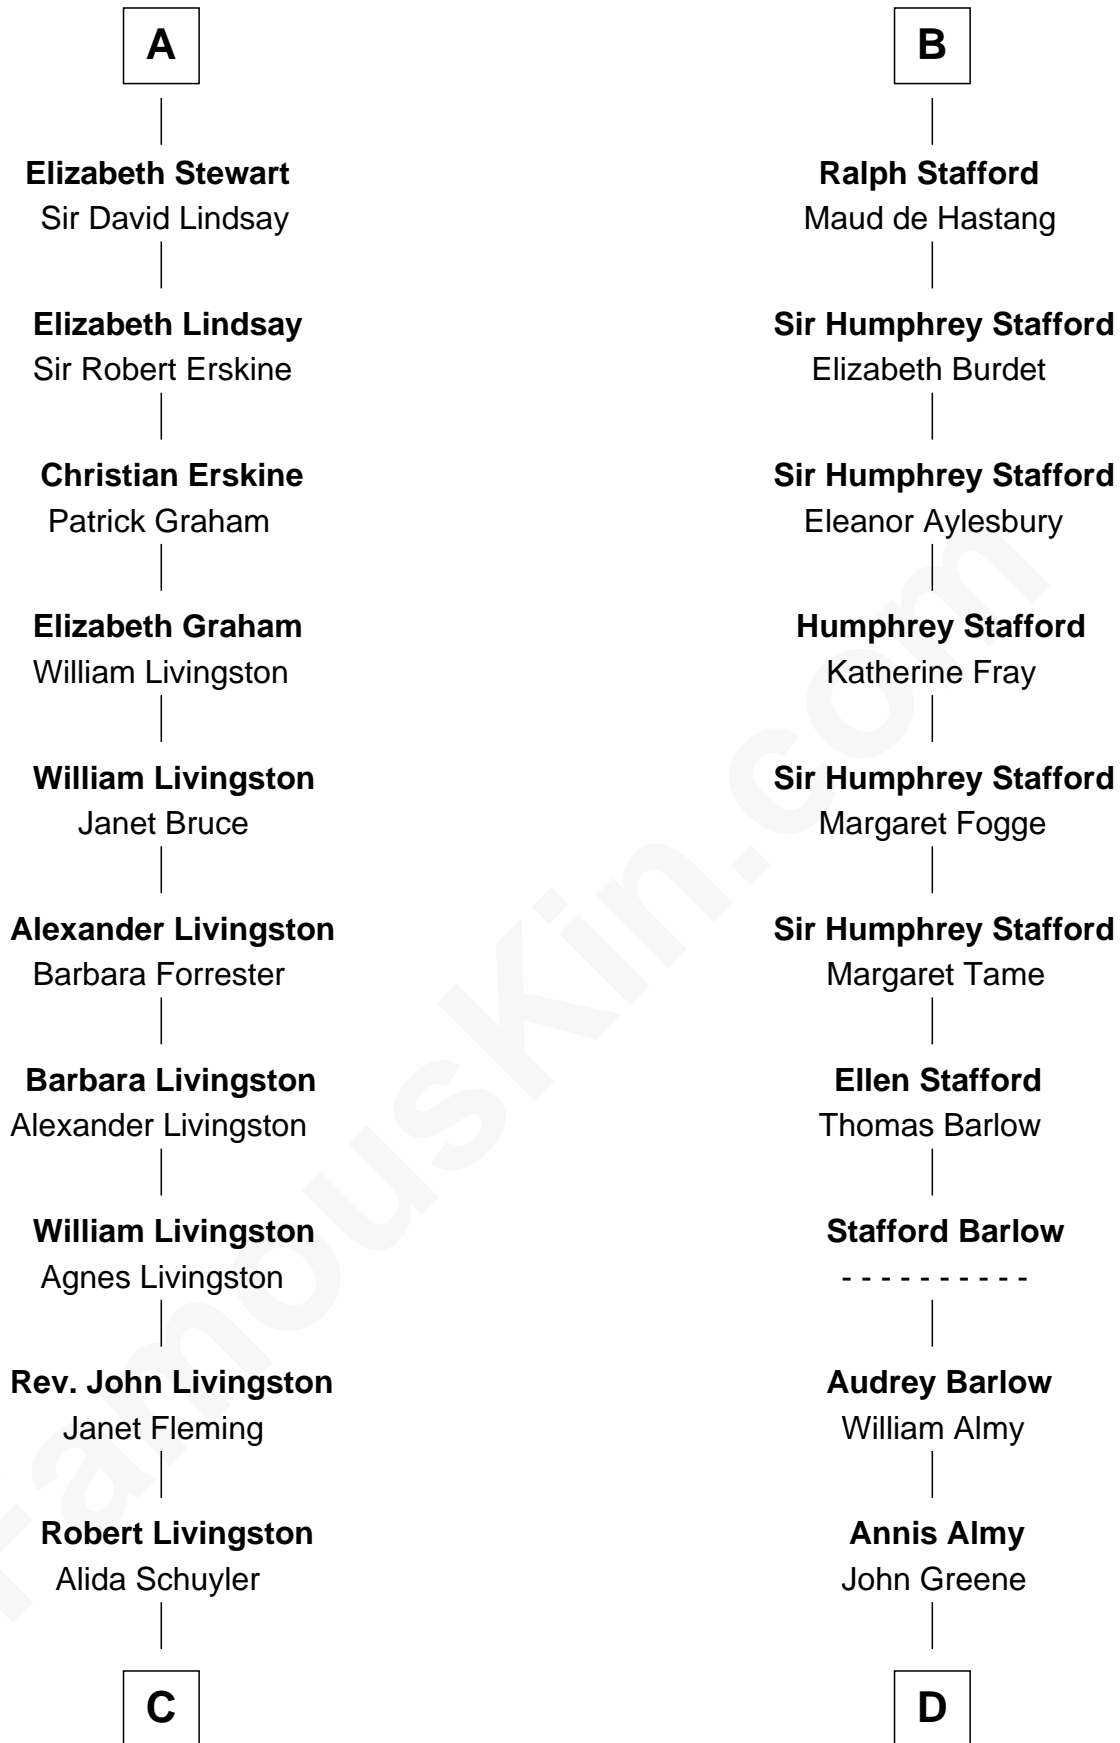

FamousKin.com

Relationship Chart of

Philip Livingston

Signer of the Declaration of Independence

18th cousin 3 times removed of

Samuel Ward King

15th Governor of Rhode Island

C

Philip Livingston
Catrina Van Brugh

Philip Livingston

Signer of Declaration of Independence

D

Samuel Greene
Mary Gorton

Samuel Greene
Sarah Coggeshall

Mercy Green
John Walton

Welthian Walton
William Borden King

Samuel Ward King
15th Governor of Rhode Island

FamousKin.com