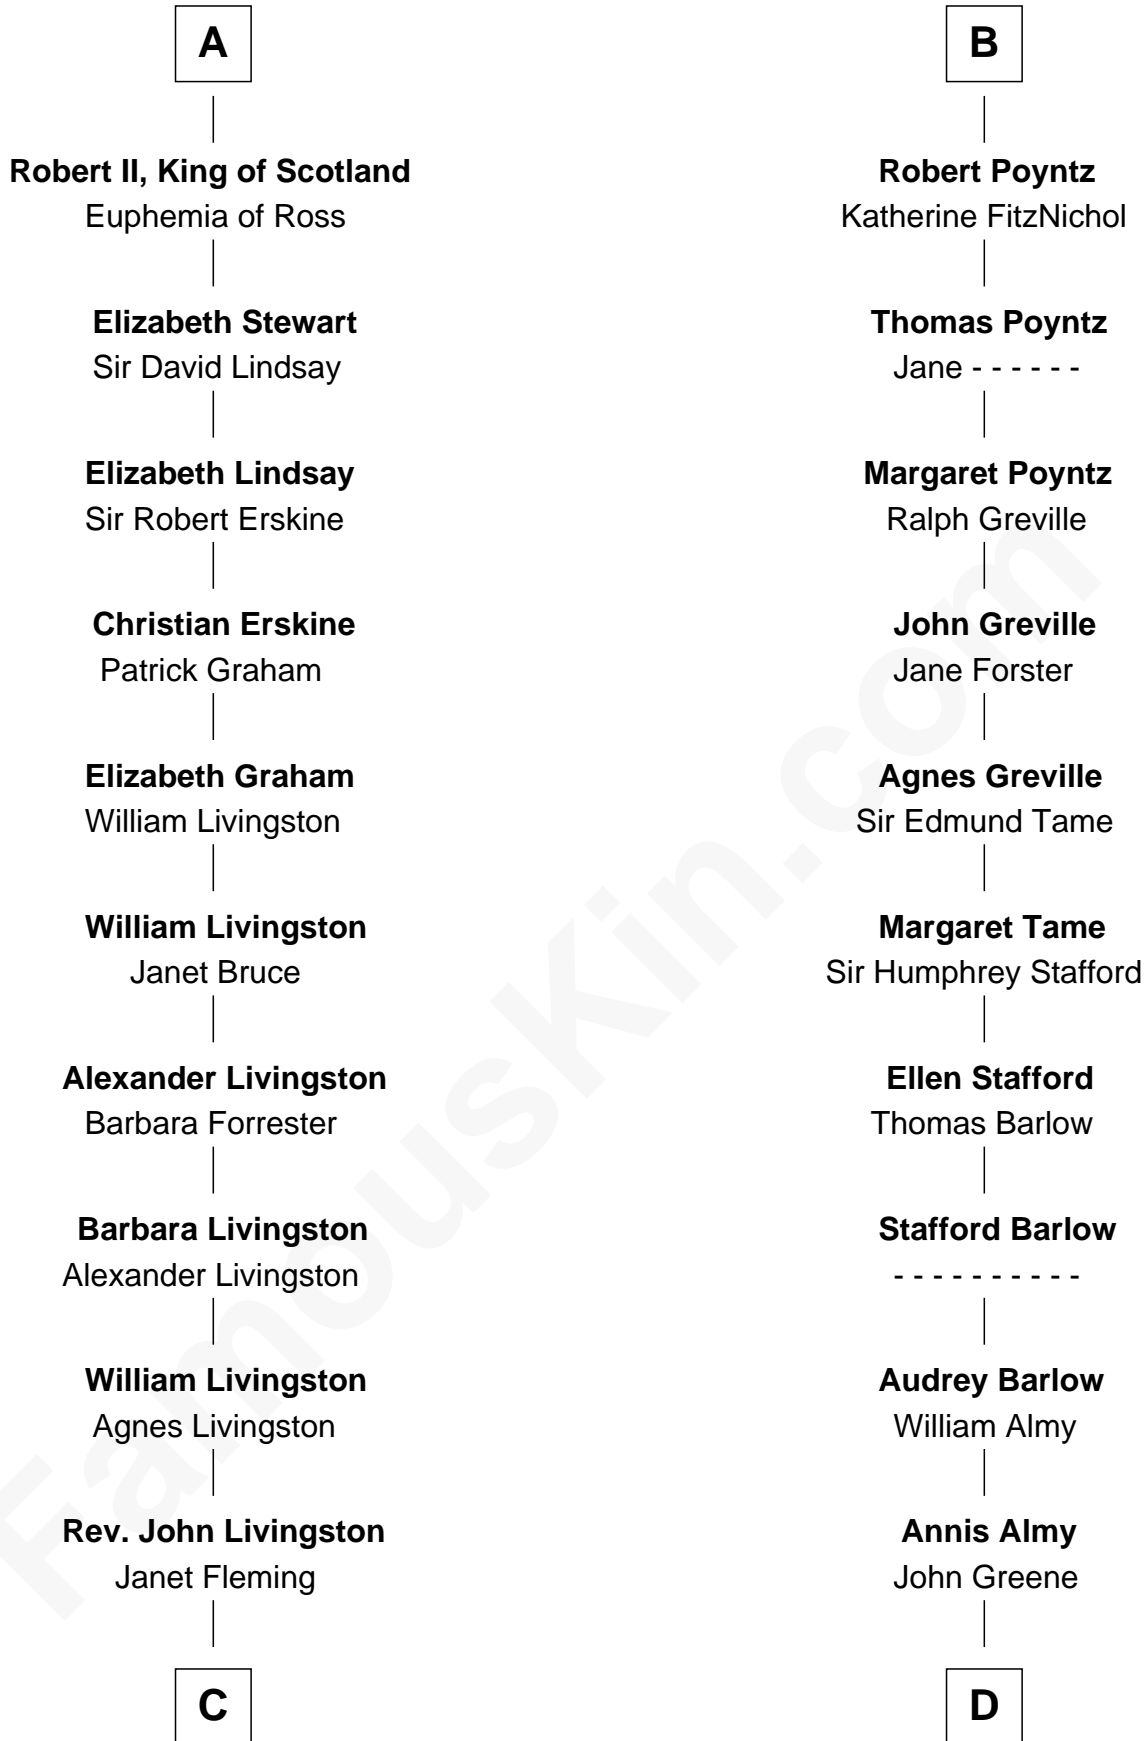

## Relationship Chart of

### Philip Livingston

*Signer of the Declaration of Independence*

19th cousin 2 times removed of

### Samuel Ward King

*15th Governor of Rhode Island*

**C**

**Robert Livingston**

Alida Schuyler

**Philip Livingston**

Catrina Van Brugh

**Philip Livingston**