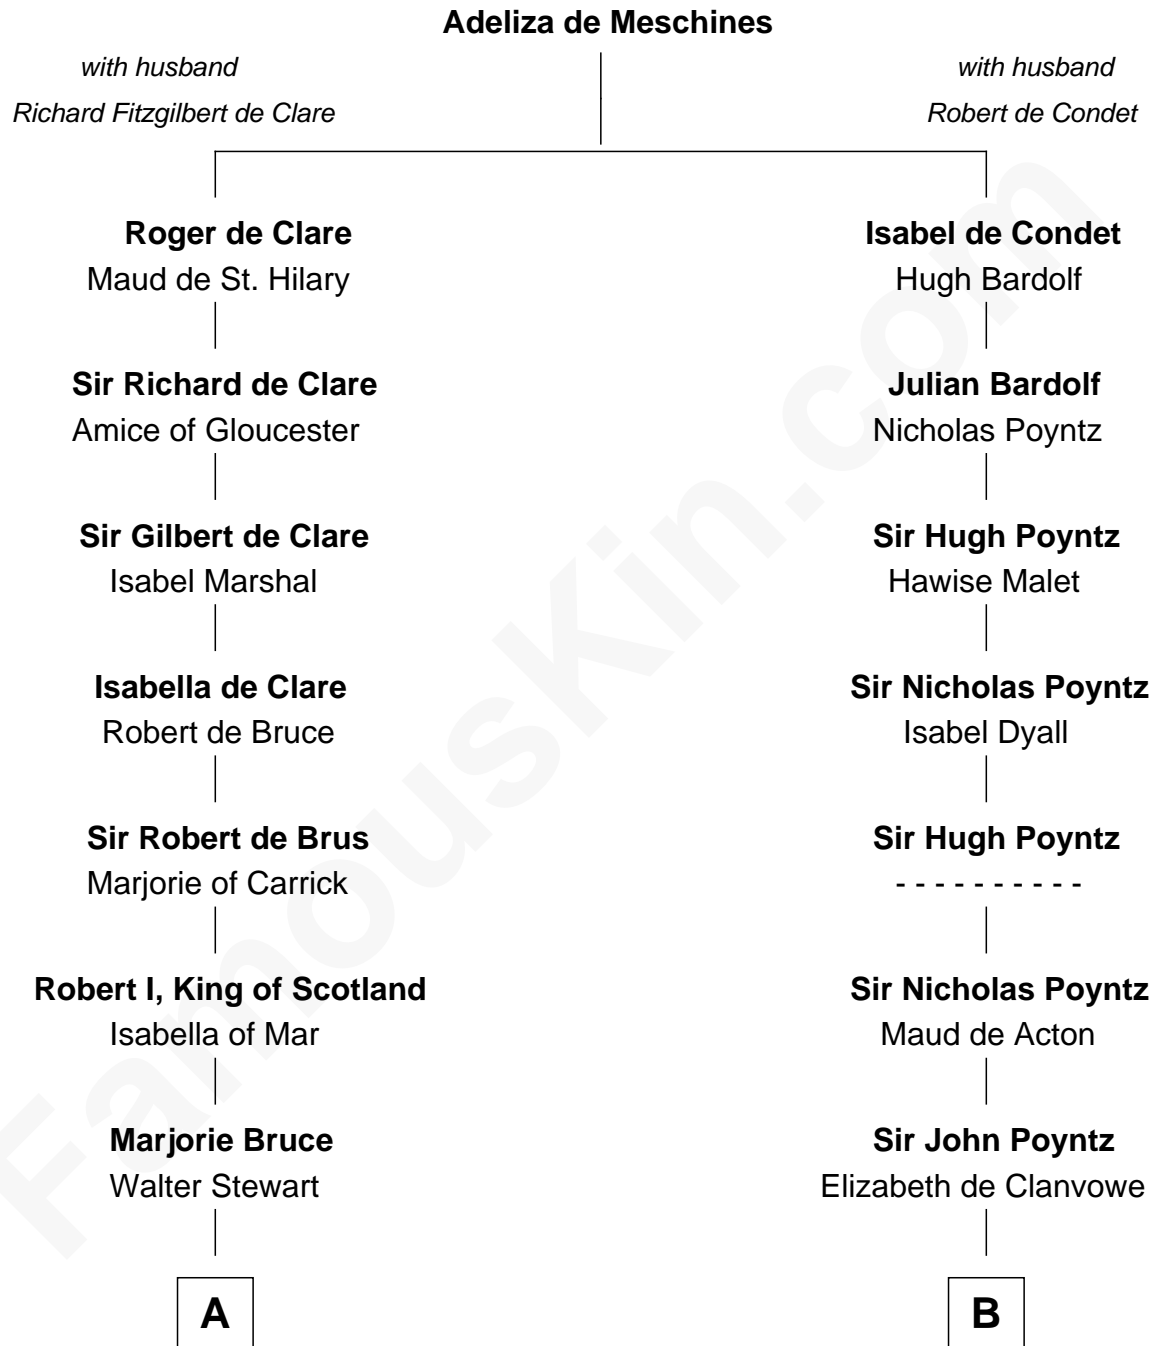

## Relationship Chart of

### Philip Livingston

*Signer of the Declaration of Independence*

19th cousin 2 times removed of

### Samuel Ward King

*15th Governor of Rhode Island*

**C**

**Robert Livingston**

Alida Schuyler

**Philip Livingston**

Catrina Van Brugh

**Philip Livingston**