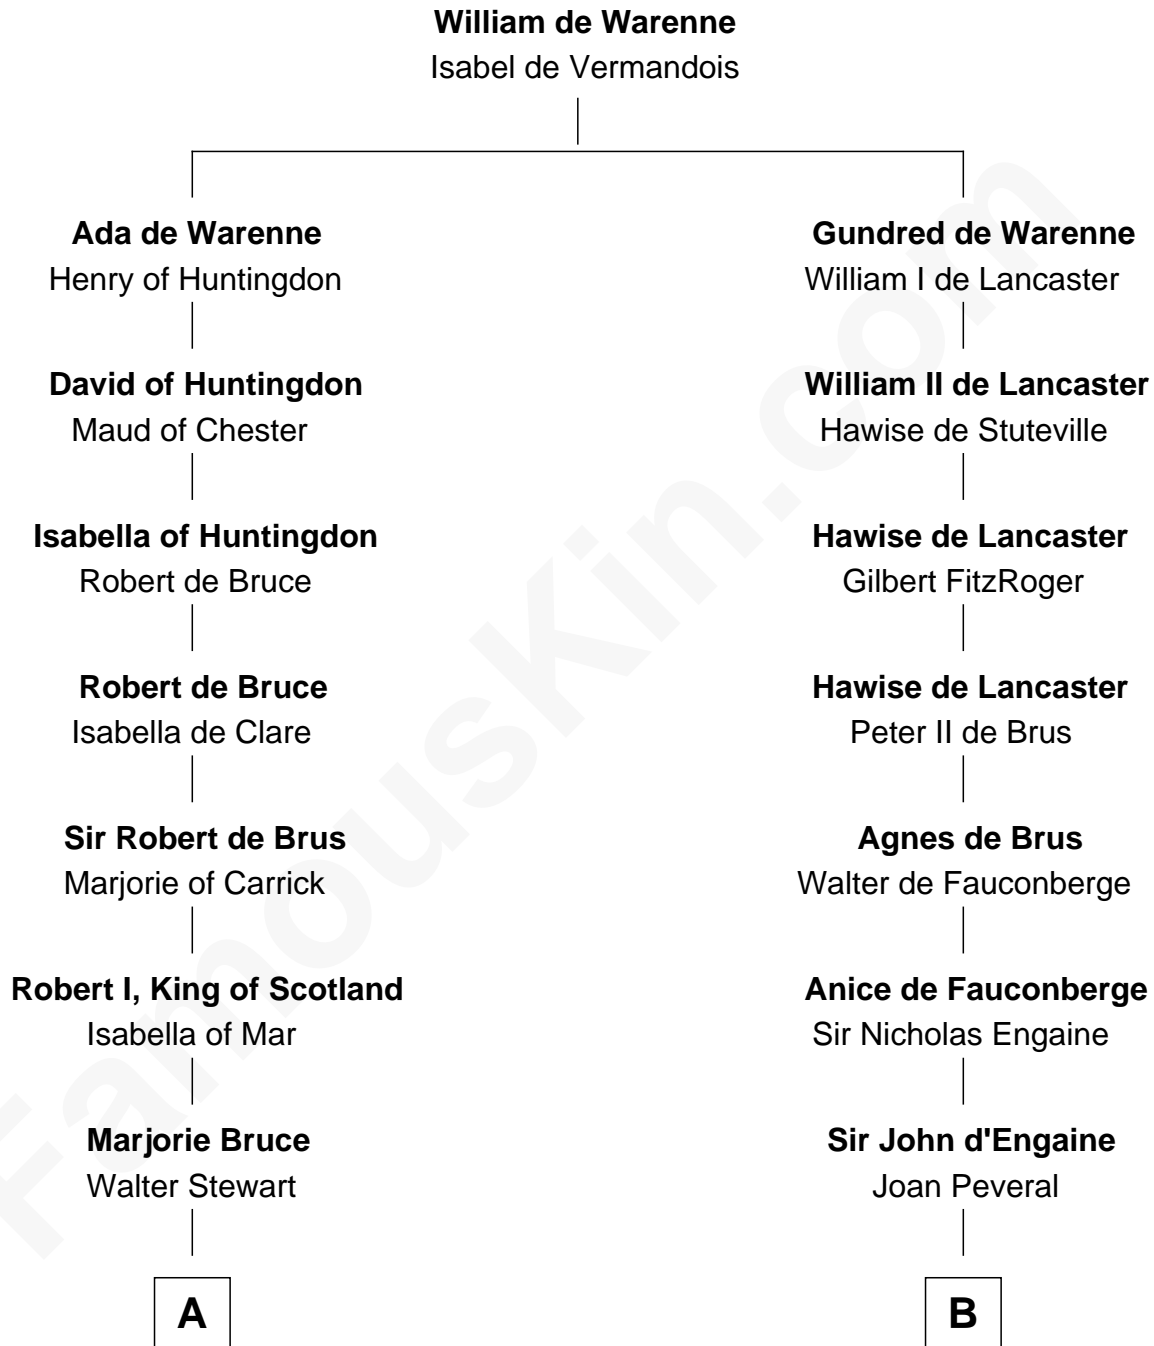

## Relationship Chart of

### Philip Livingston

*Signer of the Declaration of Independence*

19th cousin 2 times removed of

### Samuel Ward King

*15th Governor of Rhode Island*

**C**

**Robert Livingston**

Alida Schuyler

**Philip Livingston**

Catrina Van Brugh

**Philip Livingston**

**Welthian Walton**

William Borden King

**Samuel Ward King**

*15th Governor of Rhode Island*

FamousKin.com